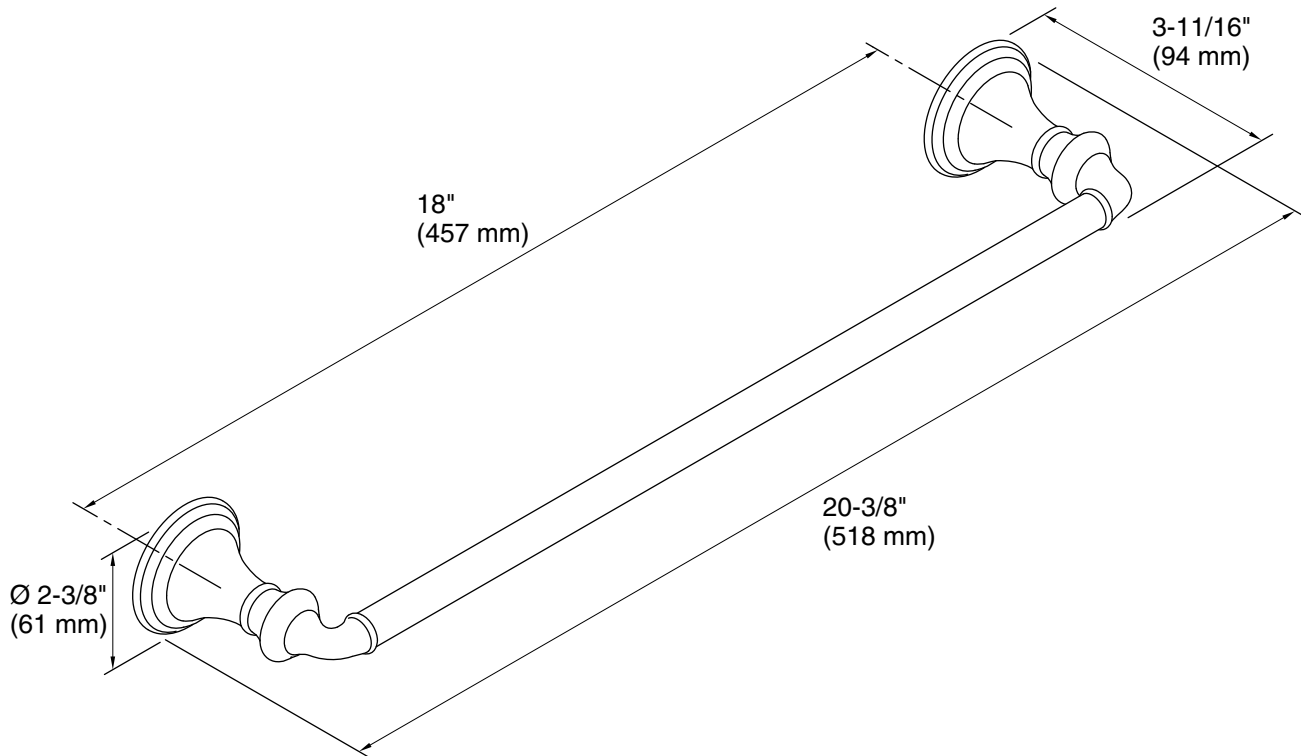

**Devonshire®**  
18" Towel Bar  
**K-10550**

**Features**

- Coordinates with other products in the Devonshire collection

**Material**

- Premium metal construction for durability and reliability
- KOHLER® finishes resist corrosion and tarnishing

#### Technical Information

All product dimensions are nominal.

Material: Metal