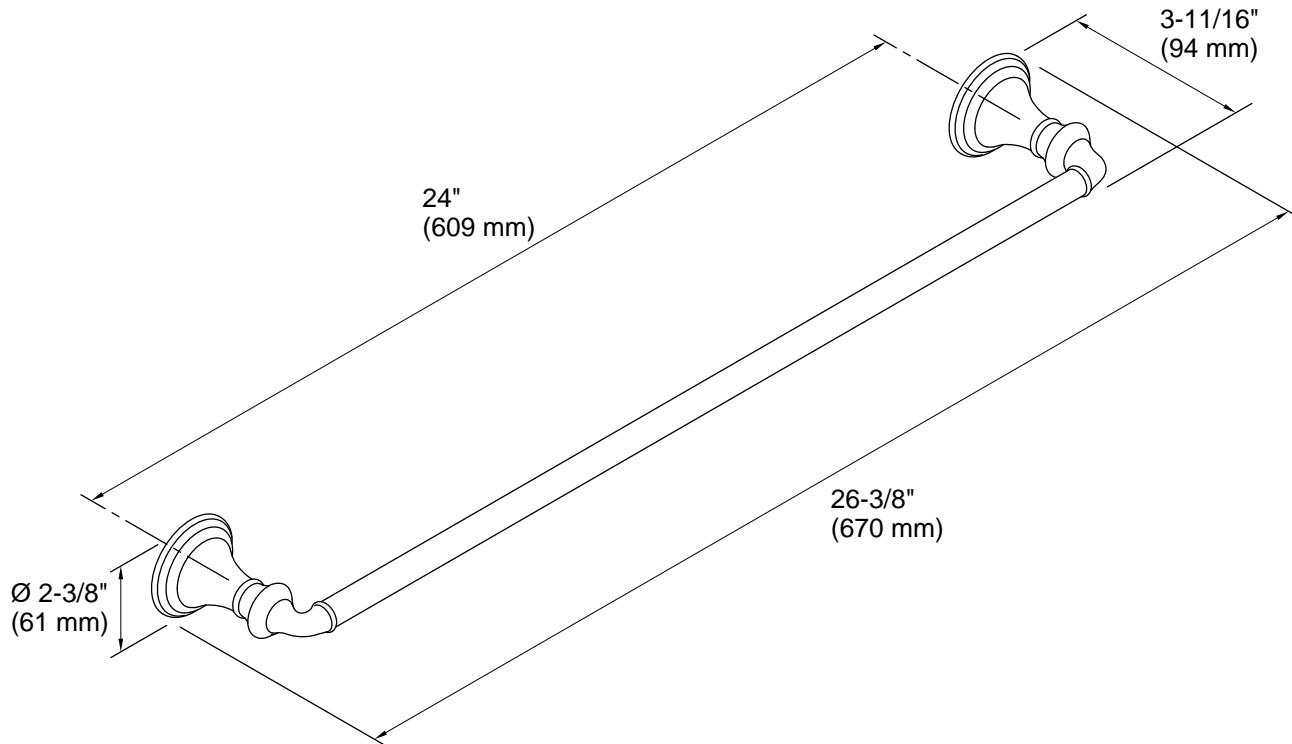

Devonshire®
24" Towel Bar
K-10551

Features

- Coordinates with other products in the Devonshire collection

Material

- Premium metal construction for durability and reliability
- KOHLER finishes resist corrosion and tarnishing

Technical Information

All product dimensions are nominal.

Material: Metal

Notes

Install this product according to the installation guide.

CAUTION: Risk of personal injury. Do not install these products in any area where they are likely to be used inadvertently as a grab bar or support bar. These products are not designed or intended for use as a grab bar or support bar.