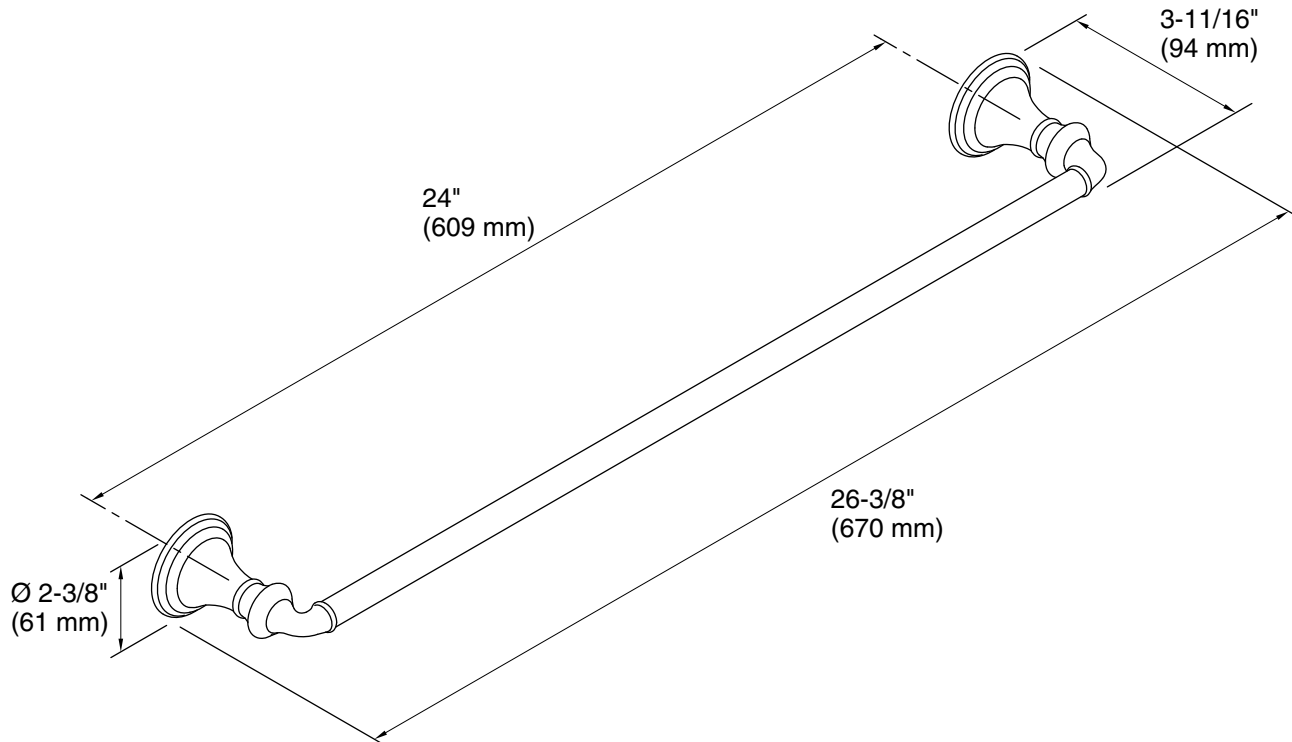

**Devonshire®**  
24" Towel Bar  
K-10551

**Features**

- Coordinates with other products in the Devonshire collection

**Material**

- Premium metal construction for durability and reliability
- KOHLER® finishes resist corrosion and tarnishing

#### Technical Information

All product dimensions are nominal.

Material: Metal