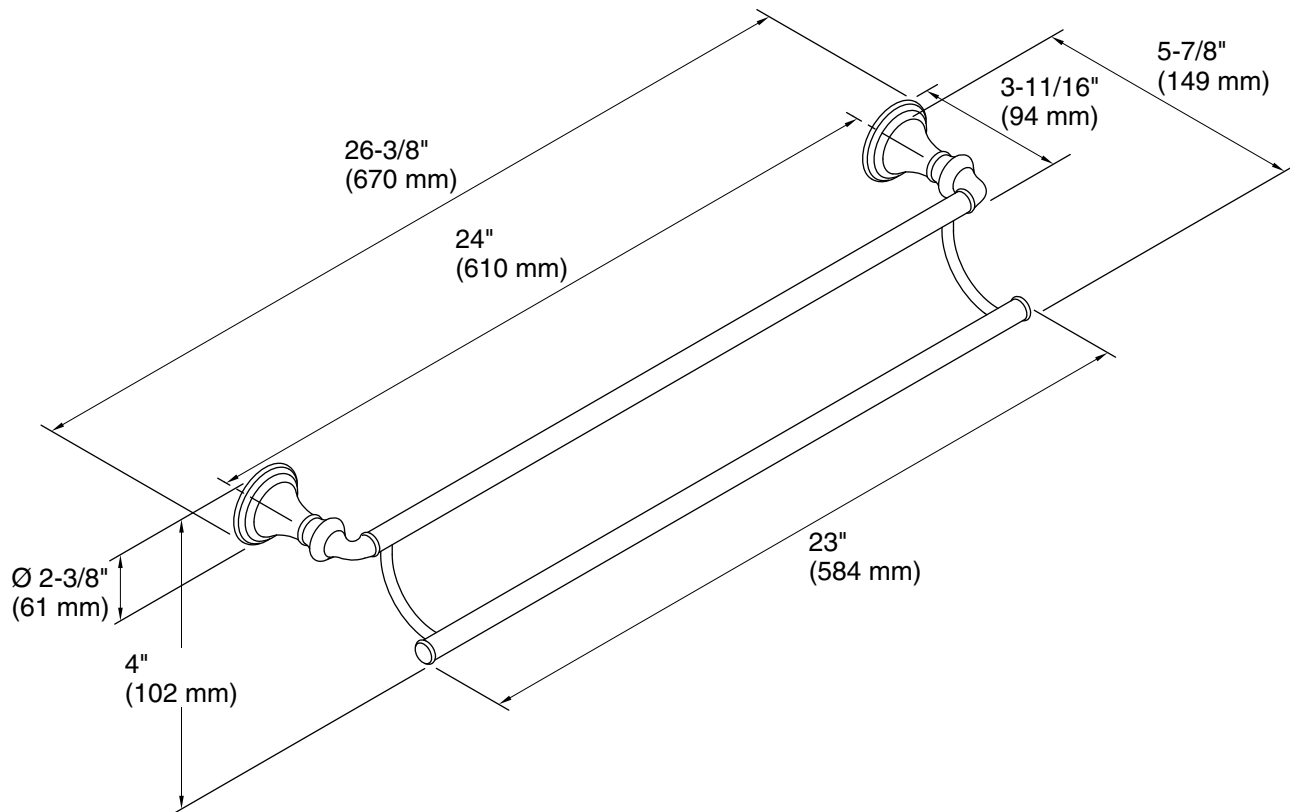

Devonshire®
24" Double Towel Bar
K-10553

Features

- Coordinates with other products in the Devonshire collection

Material

- Premium metal construction for durability and reliability
- KOHLER® finishes resist corrosion and tarnishing

Technical Information

All product dimensions are nominal.

Material: Metal

Notes

Install this product according to the installation guide.

CAUTION: Risk of personal injury. Do not install these products in any area where they are likely to be used inadvertently as a grab bar or support bar. These products are not designed or intended for use as a grab bar or support bar.