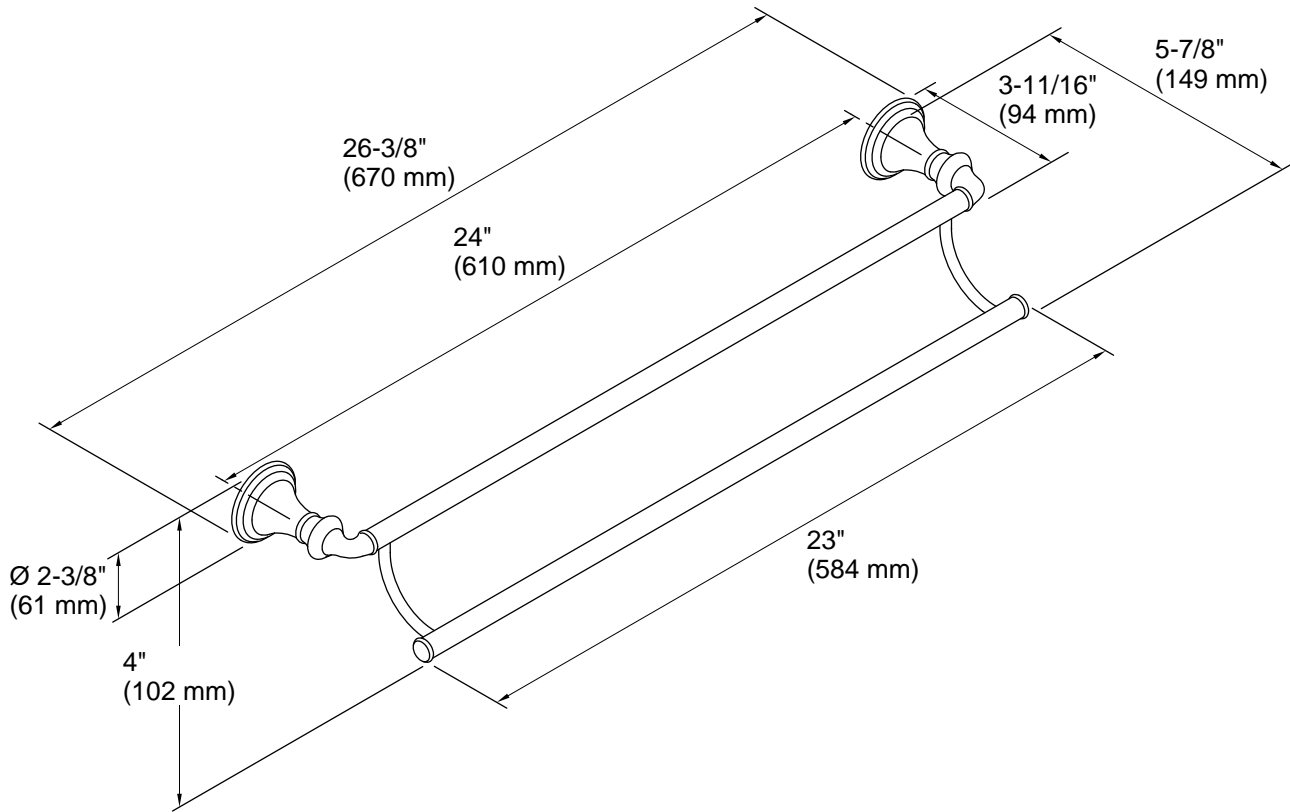

Devonshire®
24" Double Towel Bar
K-10553

Features

- Coordinates with other products in the Devonshire collection

Material

- Premium metal construction for durability and reliability
- KOHLER finishes resist corrosion and tarnishing

Technical Information

All product dimensions are nominal.

Material: Metal

Notes

Install this product according to the installation guide.

CAUTION: Risk of personal injury. Do not install these products in any area where they are likely to be used inadvertently as a grab bar or support bar. These products are not designed or intended for use as a grab bar or support bar.