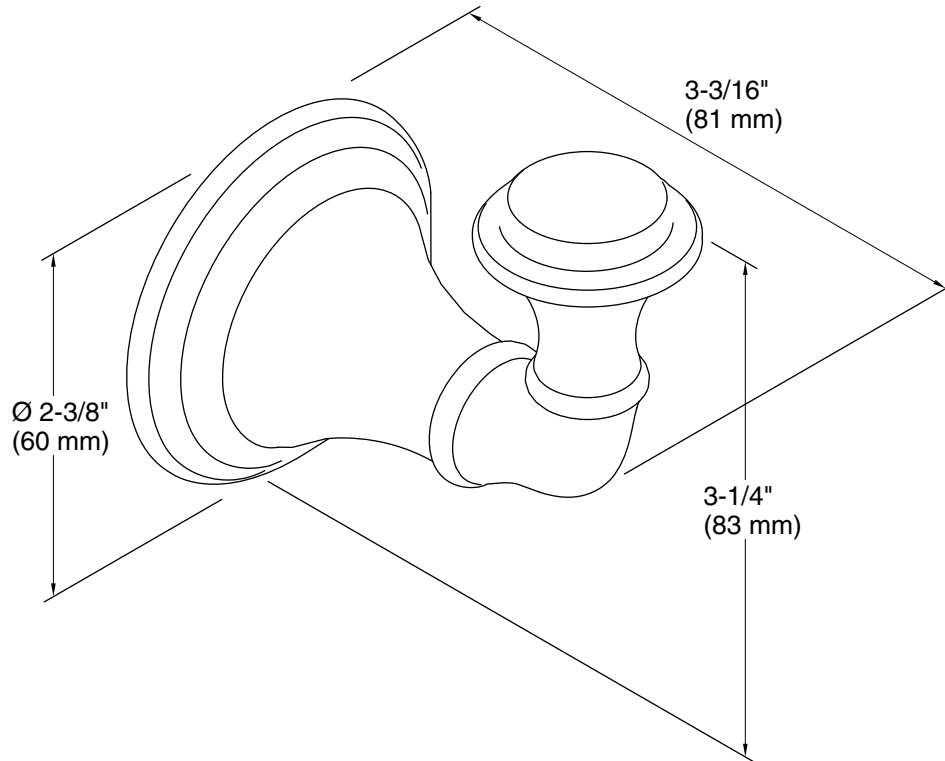

Technical Information

All product dimensions are nominal.

Material: Brass, Zinc

Notes

Install this product according to the installation guide.