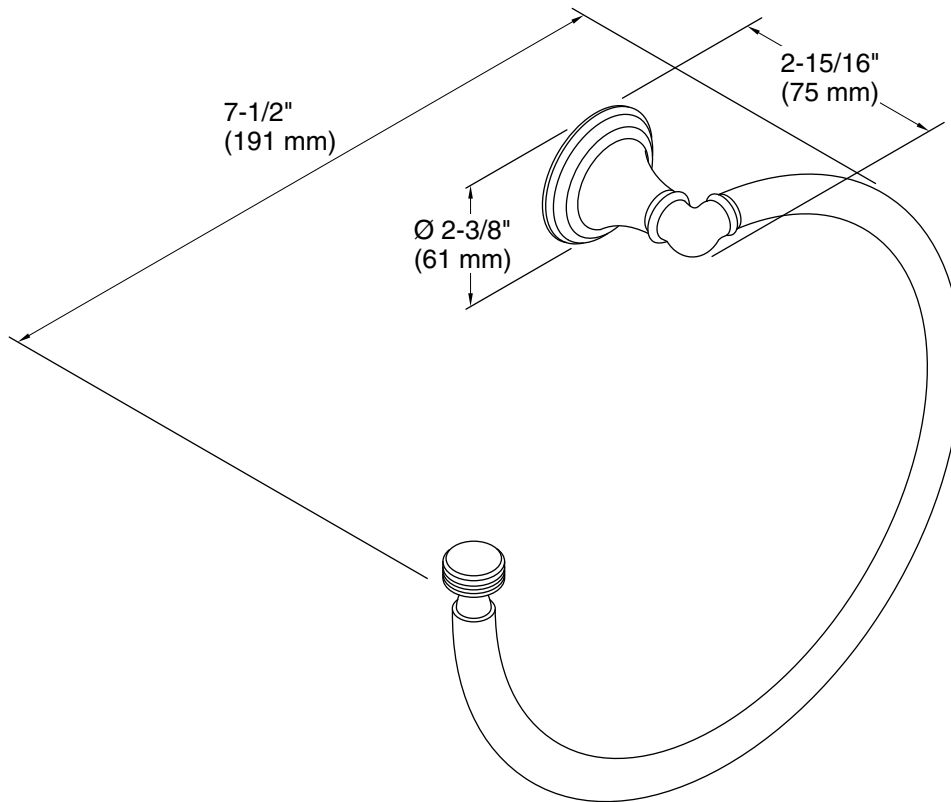

Devonshire®
Towel Ring
K-10557

Features

- Coordinates with other products in the Devonshire collection

Material

- Premium metal construction for durability and reliability
- KOHLER® finishes resist corrosion and tarnishing

Technical Information

All product dimensions are nominal.

Material: Metal

Notes

Install this product according to the installation guide.

CAUTION: Risk of personal injury. Do not install these products in any area where they are likely to be used inadvertently as a grab bar or support bar. These products are not designed or intended for use as a grab bar or support bar.