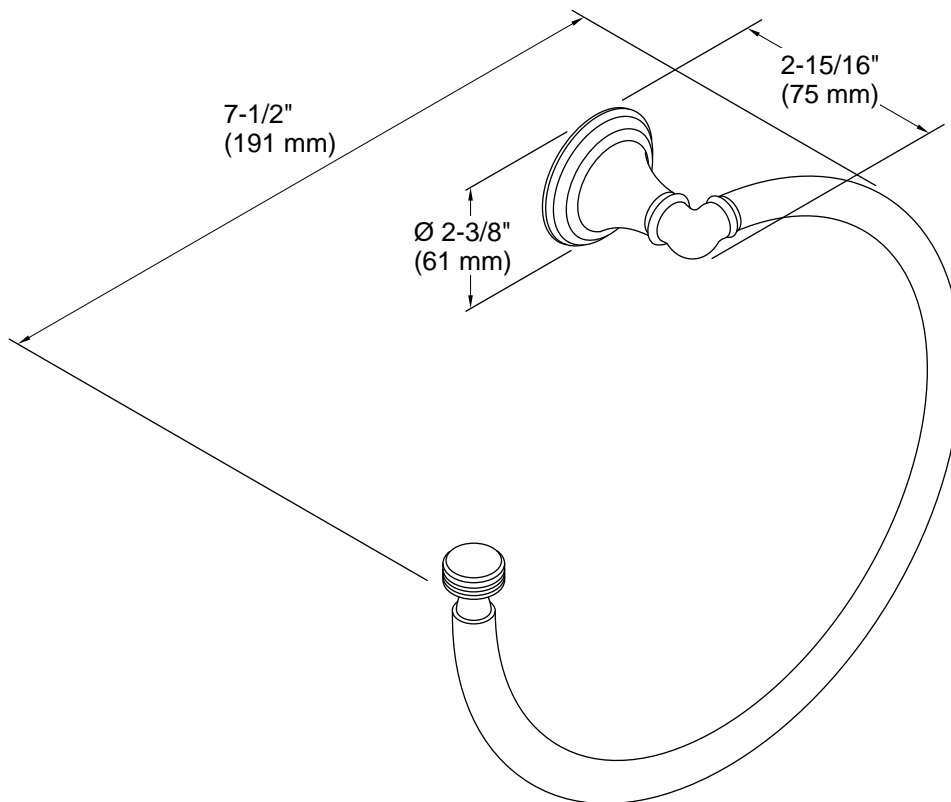

Devonshire®
Towel Ring
K-10557

Features

- Coordinates with other products in the Devonshire collection

Material

- Premium metal construction for durability and reliability
- KOHLER finishes resist corrosion and tarnishing

Technical Information

All product dimensions are nominal.

Material: Metal

Notes

Install this product according to the installation guide.

CAUTION: Risk of personal injury. Do not install these products in any area where they are likely to be used inadvertently as a grab bar or support bar. These products are not designed or intended for use as a grab bar or support bar.