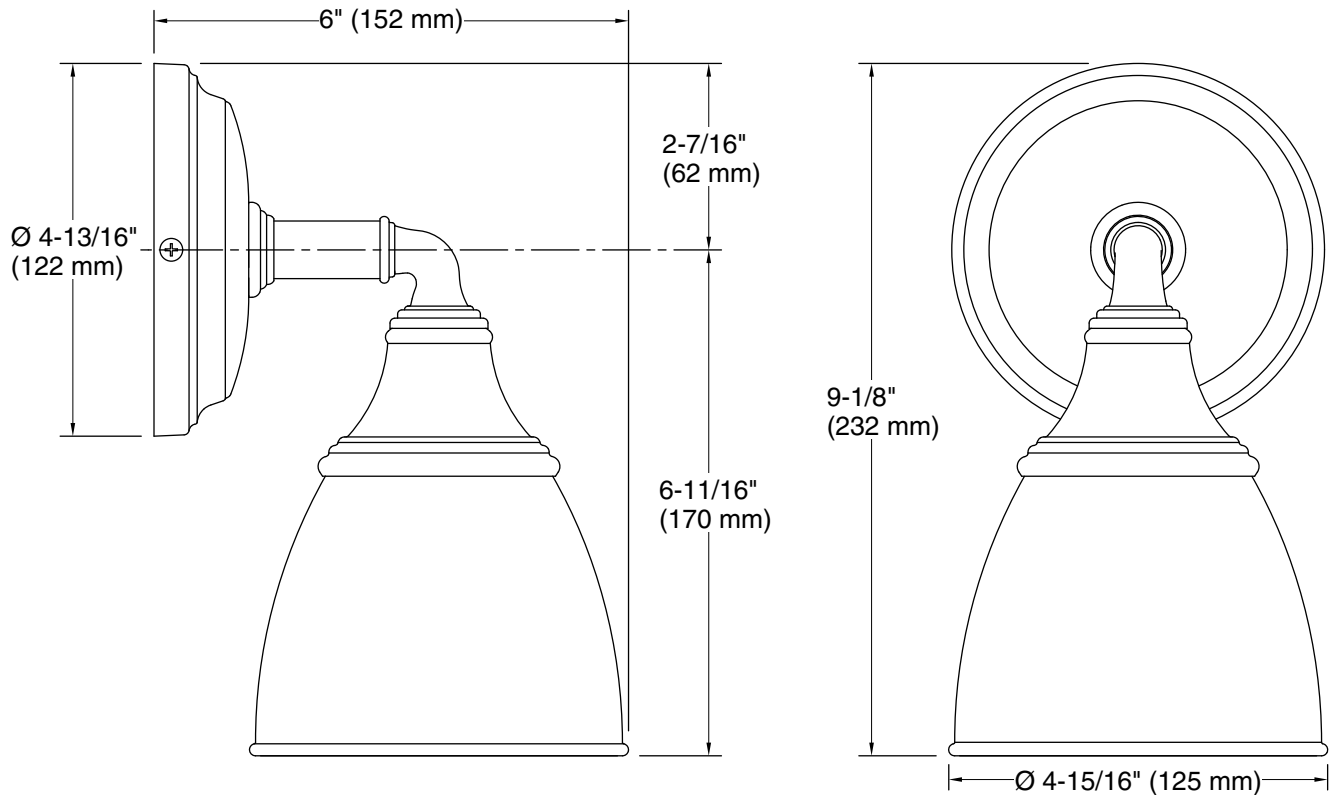

Required Electrical Service

0.5 A

Technical Information

All product dimensions are nominal.

Material: Metal, Glass
Number of Lights: 1
Number of Shades: 1
Shade Type: Frosted Glass
Hanging Type: Non-hanging

Notes

Install this product according to the installation guide.