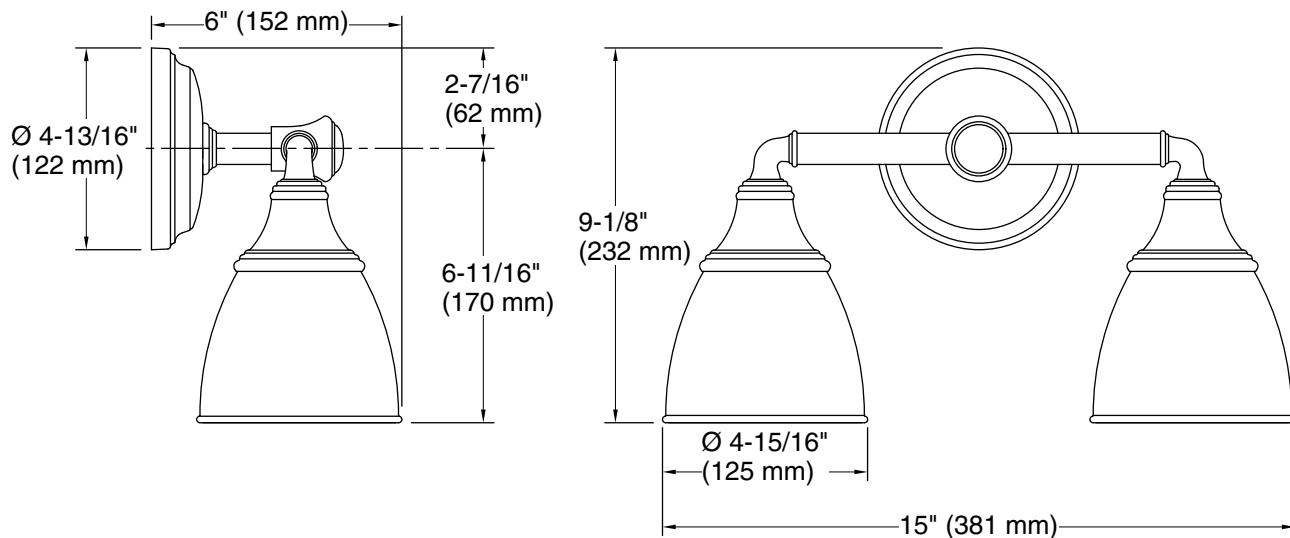

Required Electrical Service

1 A

Technical Information

All product dimensions are nominal.

Material:	Metal, Glass
Number of Lights:	2
Number of Shades:	2
Shade Type:	Frosted Glass
Hanging Type:	Non-hanging

Notes

Install this product according to the installation guide.