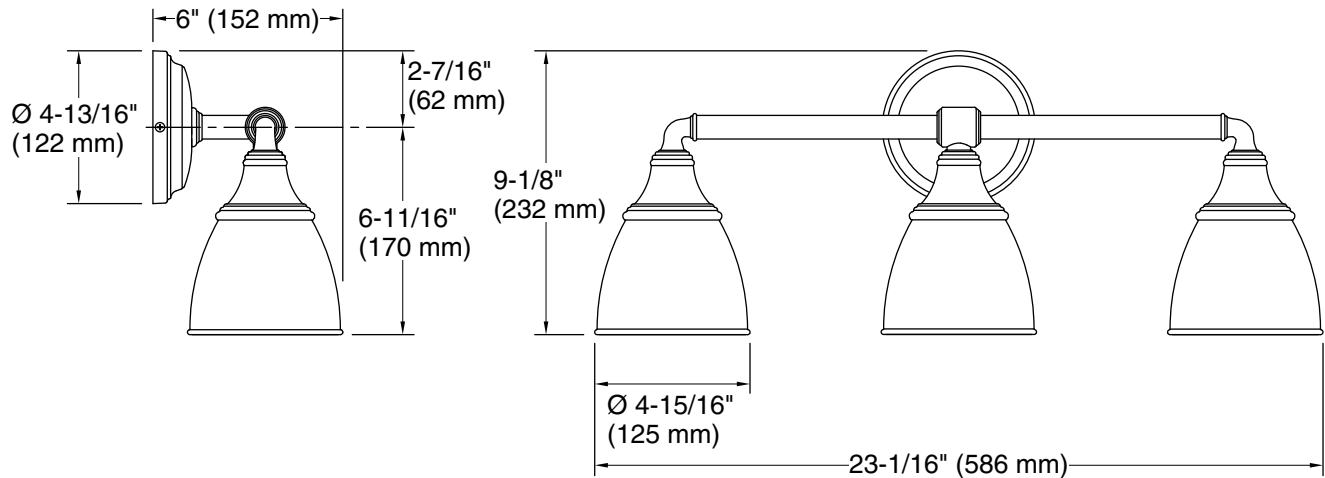

Required Electrical Service

1.5 A

Technical Information

All product dimensions are nominal.

Material:	Metal
Number of Lights:	3
Number of Shades:	3
Shade Type:	Frosted Glass
Hanging Type:	Non-hanging

Notes

Install this product according to the installation guide.