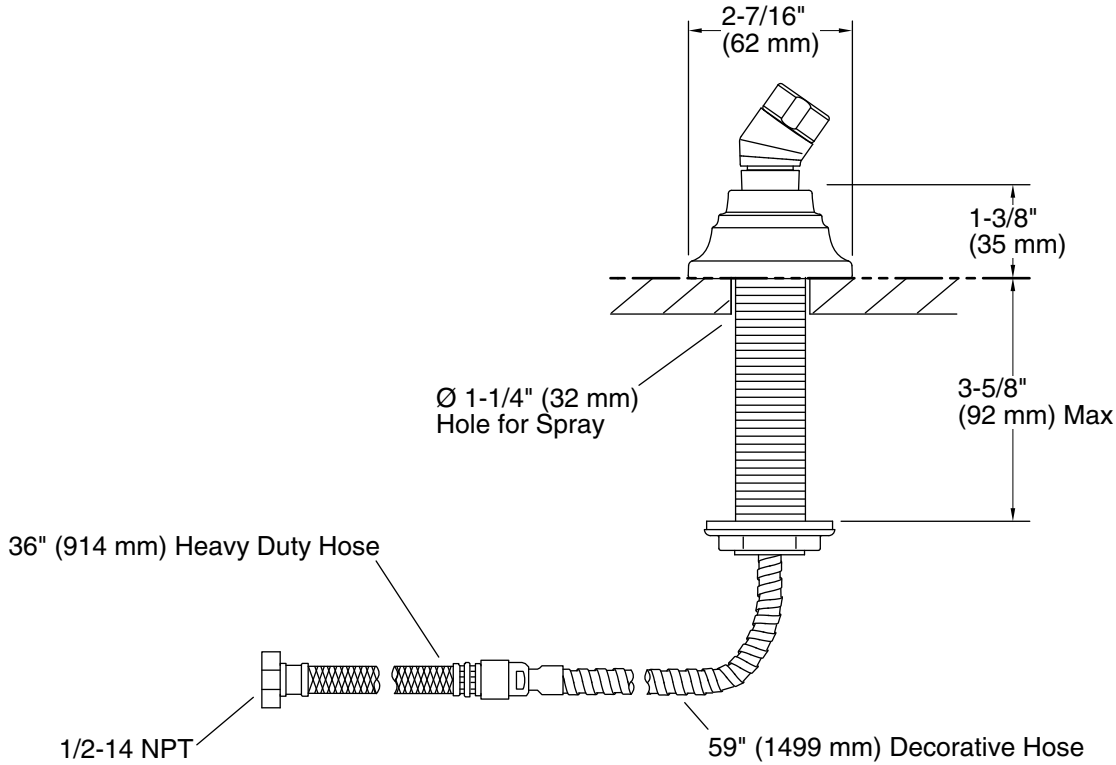

Features

- Includes Polished Chrome handshower hose
- For use with a handshower (sold separately)
- Coordinates with Bancroft faucets, accessories, and showering components to complete your bathroom

Material

- Brass
- KOHLER® finishes resist corrosion and tarnishing

Installation

- Deck- or bath-mount

Recommended Products/Accessories

K-23723 Faucet cleaner

Optional Products/Accessories

79583 Roughing-in Kit for Deck-Mount Handshowers

Codes/Standards

ASME A112.18.1/CSA B125.1

KOHLER® Faucet Lifetime Limited Warranty

See website for detailed warranty information.

Technical Information

All product dimensions are nominal.

Drain included: No

Handshower:

Rated maximum flow: 0 gal/min (0 l/min)

Notes

Install this product according to the installation guide.