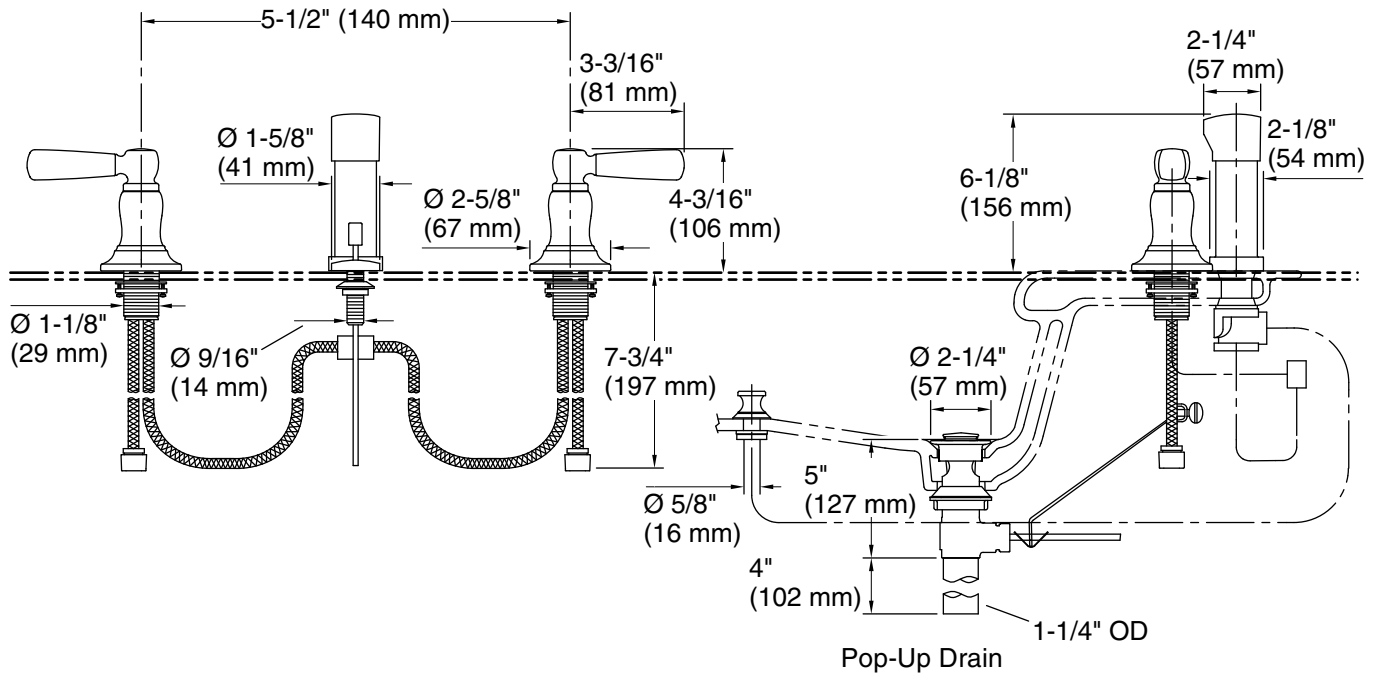

Features

- Pop-up drain with lift rod and tailpiece
- Vertical spray
- Fixture-mount transfer valve/vacuum breaker
- Complements Bancroft faucets and accessories
- Quarter-turn washerless ceramic disc valves
- Metal construction

Installation

- Flexible connections for easy installation

Recommended Products/Accessories

- K-23726 Drain treatment
- K-23723 Faucet cleaner

Codes/Standards

ASME A112.18.1/CSA B125.1
ASSE 1001
IAPMO Certification

KOHLER® Faucet Lifetime Limited Warranty

See website for detailed warranty information.

Technical Information

All product dimensions are nominal.

Drain included: Yes

Handshower:

Rated maximum flow: 2 gal/min (7.6 l/min)