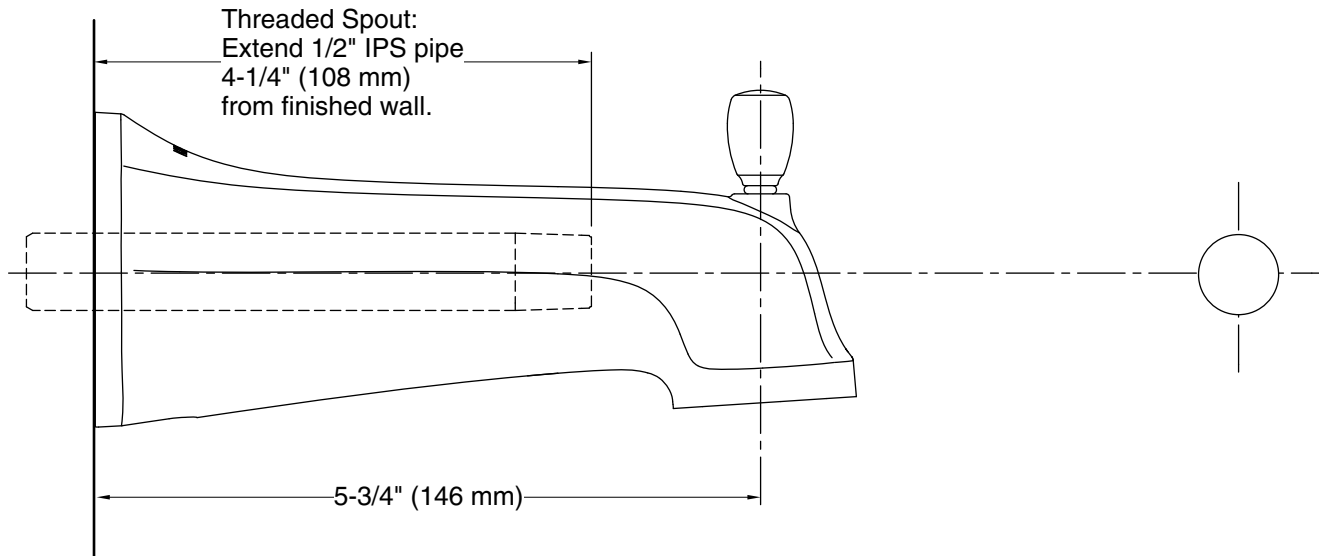

Features

- 5-3/4" (146 mm) diverter bath spout with 1/2" NPT connection
- Coordinates with the Bancroft collection of faucets and accessories

Material

- Premium metal construction for durability and reliability
- KOHLER® finishes resist corrosion and tarnishing

See website for detailed warranty information.

Technical Information

All product dimensions are nominal.

Drain included: No

Spout:

Spout reach: 5-3/4" (146 mm)

Handshower:

Rated maximum flow: 0 gal/min (0 l/min)

Notes

Install this product according to the installation guide.

Install straight pipe or tube drop of 7" (178 mm) to 18" (457 mm) with single elbow between valve and wall-mount spout.