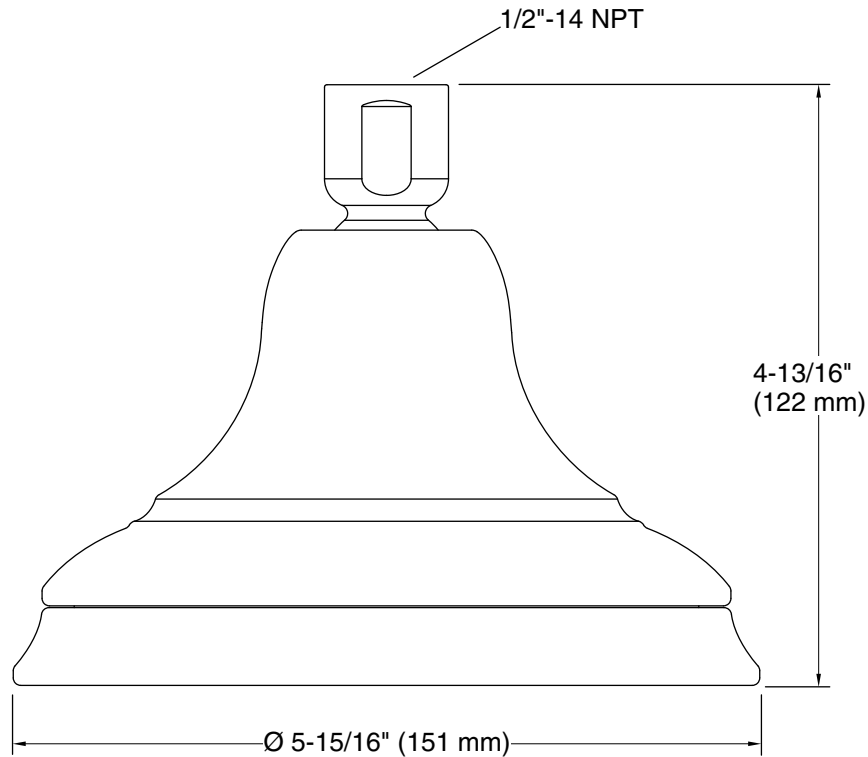

Features

- Single-function showerhead with 66 nozzle 5-15/16" (151 mm) diameter sprayface
- Optimized sprayface for maximum performance
- MasterClean™ sprayface features an easy-to-clean surface that withstands mineral buildup and maximizes spray performance
- 2.5 gpm (9.5 lpm) maximum flow rate

Color tiles intended for reference only.

Color	Code	Description
	CP	Polished Chrome
	BN	Vibrant® Brushed Nickel

Technical Information

All product dimensions are nominal.

Showerhead/Body Spray:

Rated maximum flow: 2.5 gal/min (9.5 l/min)