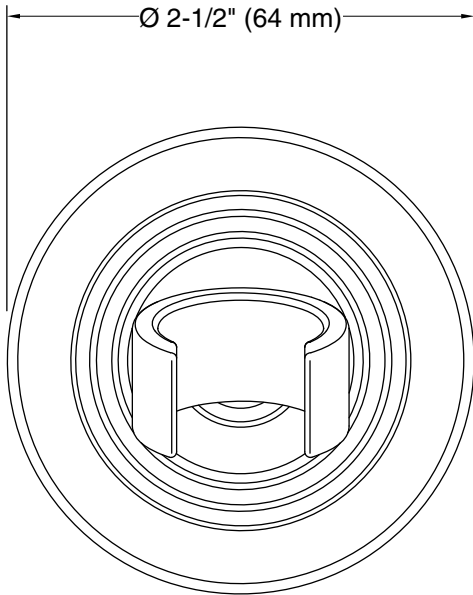

**Bancroft®**  
Handshower Holder  
**K-10599**

**Features**

- Handshower holder pivots and rotates to position handshower at desired angle
- Coordinates with Bancroft faucets, accessories, and showering components to complete your bathroom

### Technical Information

All product dimensions are nominal.

Material: Brass