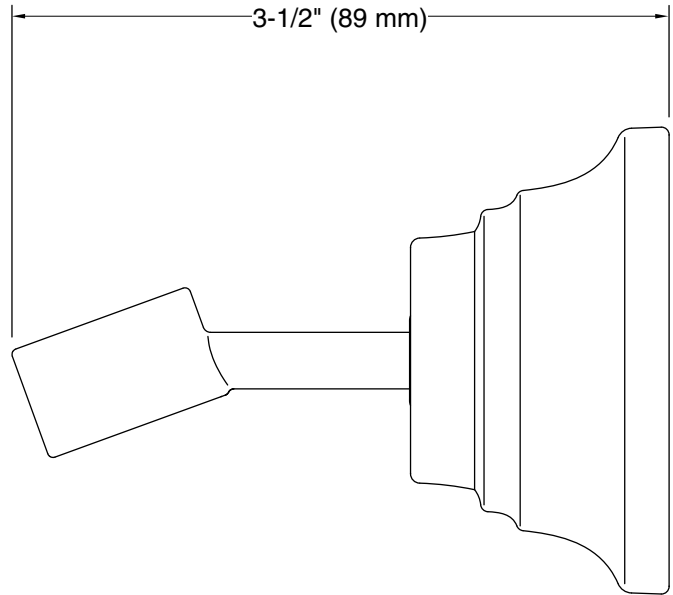

**Bancroft®**  
Handshower Holder  
**K-10599**

**Features**

- Handshower holder pivots and rotates to position handshower at desired angle
- Coordinates with Bancroft faucets, accessories, and showering components to complete your bathroom

### Technical Information

All product dimensions are nominal.

Material: Brass