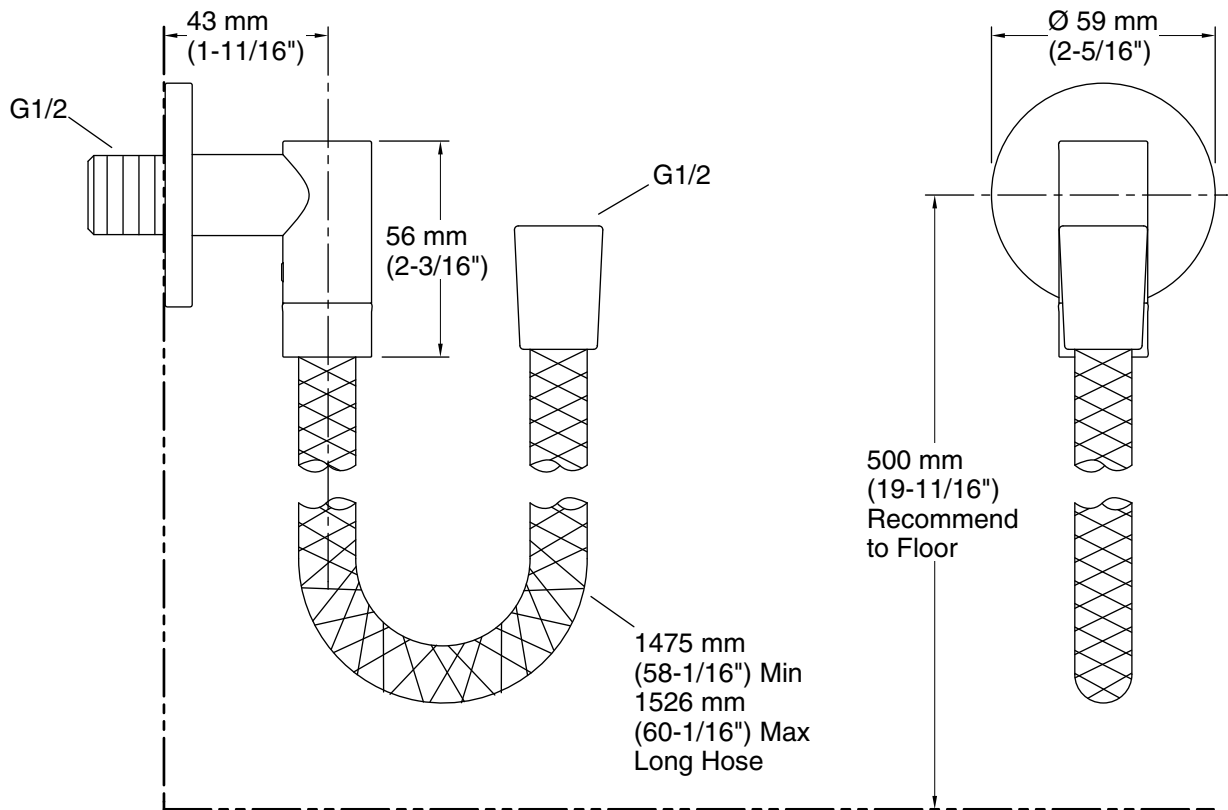

Features

- Wall-mount flange and installation
- Thread = G 1/2
- Includes 1500mm flexible hose

Material

- Brass
- KOHLER finishes resist corrosion and tarnishing

Codes and Standards vary by country.
Consult your Kohler representative for detailed information.

Warranty varies by country. See country website for detailed warranty information.

Technical Information

All product dimensions are nominal.

Faucet:

Flow rate: 2.37 gal/min (9 l/min)

Notes

Install this product according to the installation instructions.