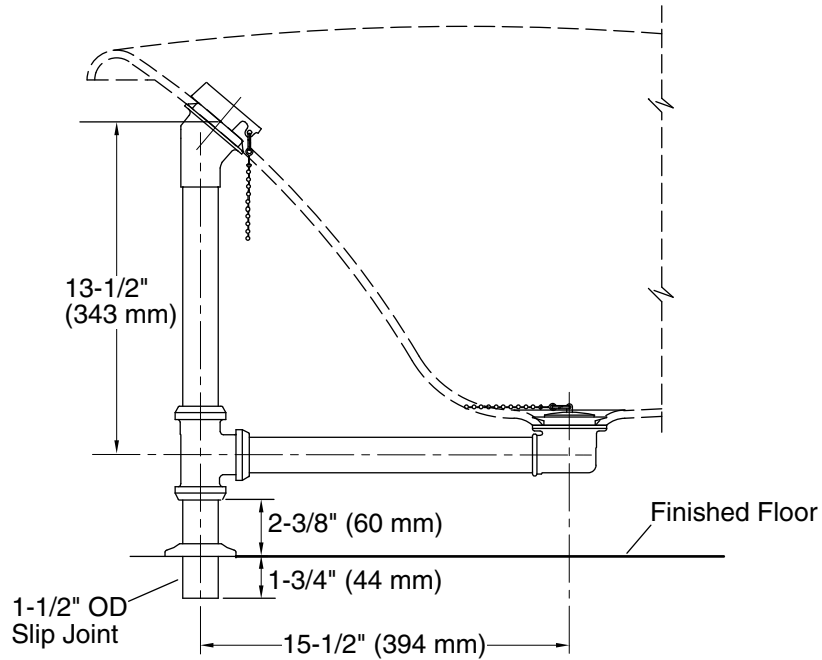

Features

- Includes brass tee and pipe
- Through-the-floor installation
- For use with K-100 Birthday Bath®

Material

- Solid-brass construction for durability and reliability

Recommended Products/Accessories

Technical Information

All product dimensions are nominal.

Material: Brass

Notes

Measure your actual product for roughing-in details.

Install this product according to the installation guide.