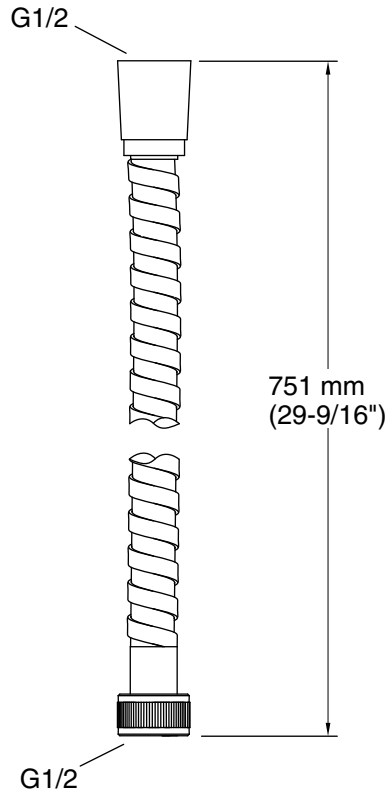

Features

- 750 mm hose length
- Flexible material
- For use with a handshower (sold separately)
- Thread = G 1/2

Material

- KOHLER® finishes resist corrosion and tarnishing

Codes and Standards vary by country.
Consult your Kohler representative for detailed information.

Warranty varies by country. See country website for detailed warranty information.

Technical Information

All product dimensions are nominal.