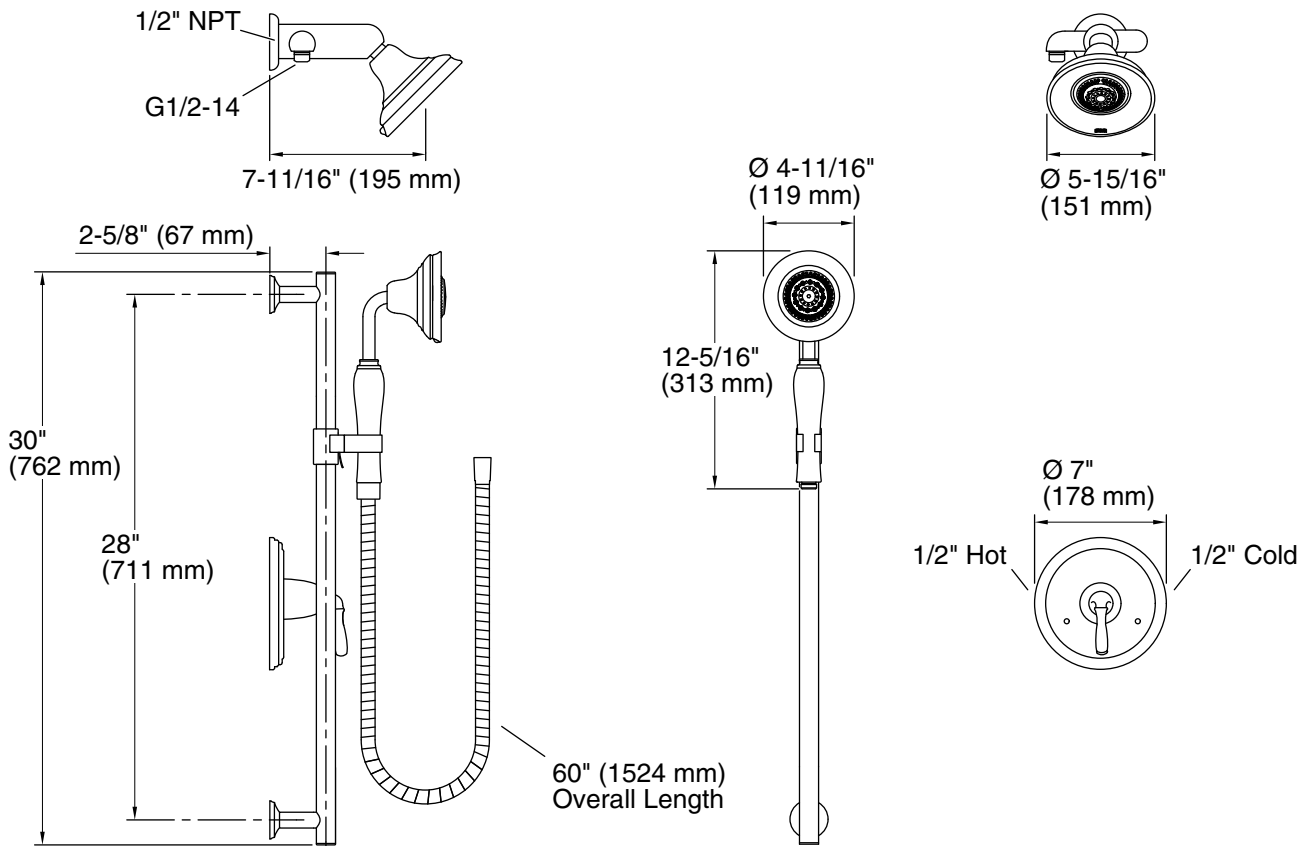

1055527 Handshower Relaxing

K-8524 30" sidebar

K-9514 60" Shower Hose

Codes/Standards

ASME A112.18.1/CSA B125.1

DOE - Energy Policy Act 1992

IAPMO Certification

KOHLER® Faucet Lifetime Limited Warranty

See website for detailed warranty information.

Technical Information

All product dimensions are nominal.

Handshower:

Rated maximum flow: 2.5 gal/min (9.5 l/min)

Showerhead/Body Spray:

Rated maximum flow: 2.5 gal/min (9.5 l/min)

Cap shower outlet if deck-mounted spout, diverter, or handshower is connected to the spout outlet.

Install straight pipe or tube drop of 7" (178 mm) to 18" (457 mm) with single elbow between valve and wall-mount spout.