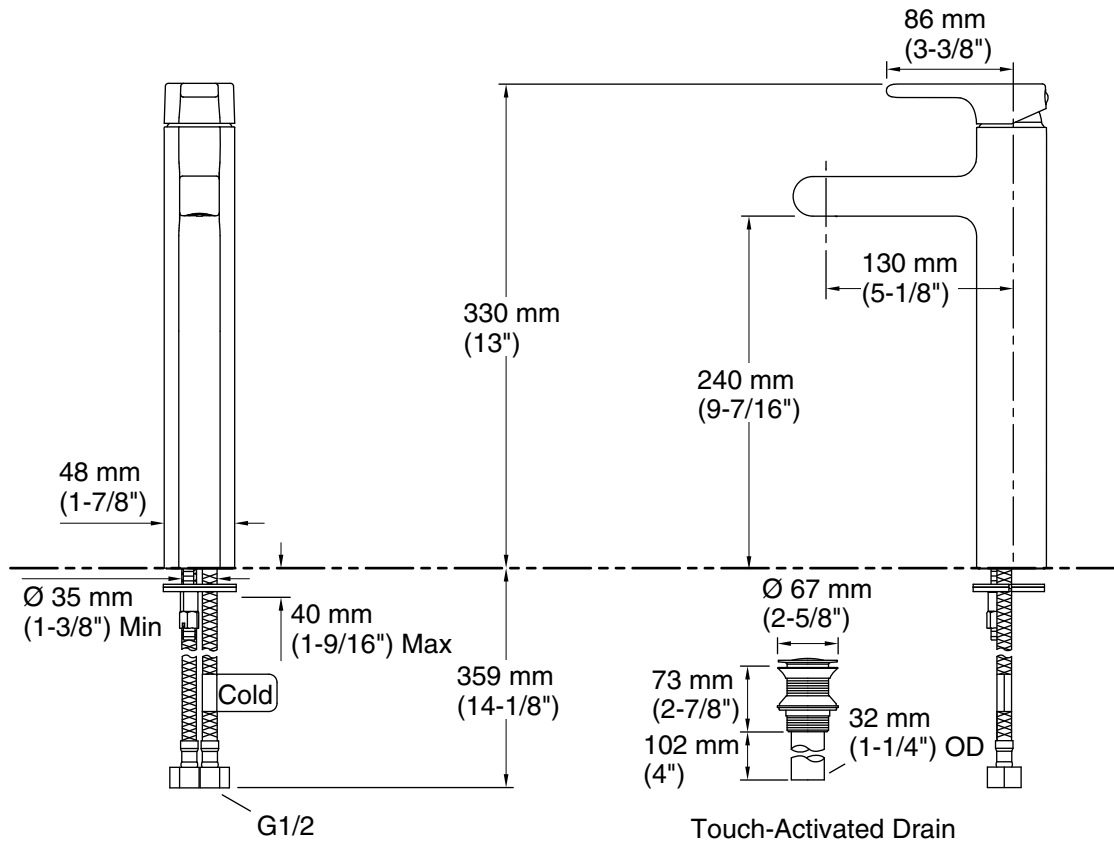

### Features

- KOHLER ceramic disc valves exceed industry longevity standards for a lifetime of durable performance
- Single hole installation
- Lever handle
- Spout reach 130 mm
- Includes flexible G 1/2 supply hoses for easy installation
- Includes drain

**Technical Information**

All product dimensions are nominal.

**Faucet:**

Flow rate: 2.37 gal/min (9 l/min)

**Notes**

Install this product according to the installation instructions.