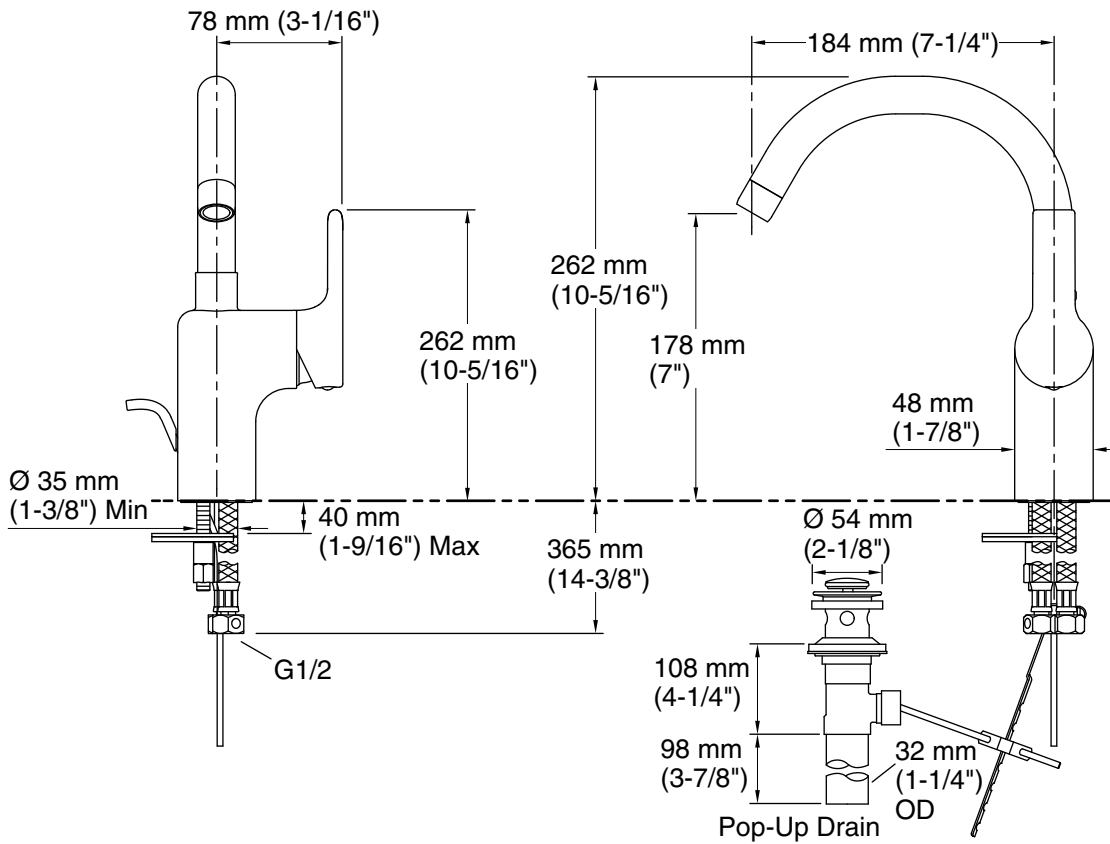

Features

- KOHLER ceramic disc valves exceed industry longevity standards for a lifetime of durable performance
- Lever handle
- Spout reach 184 mm
- Includes flexible G 1/2 supply hoses for easy installation
- Includes drain

Technical Information

All product dimensions are nominal.

Faucet:

Flow rate: 2.37 gal/min (9 l/min)

Notes

Install this product according to the installation instructions.