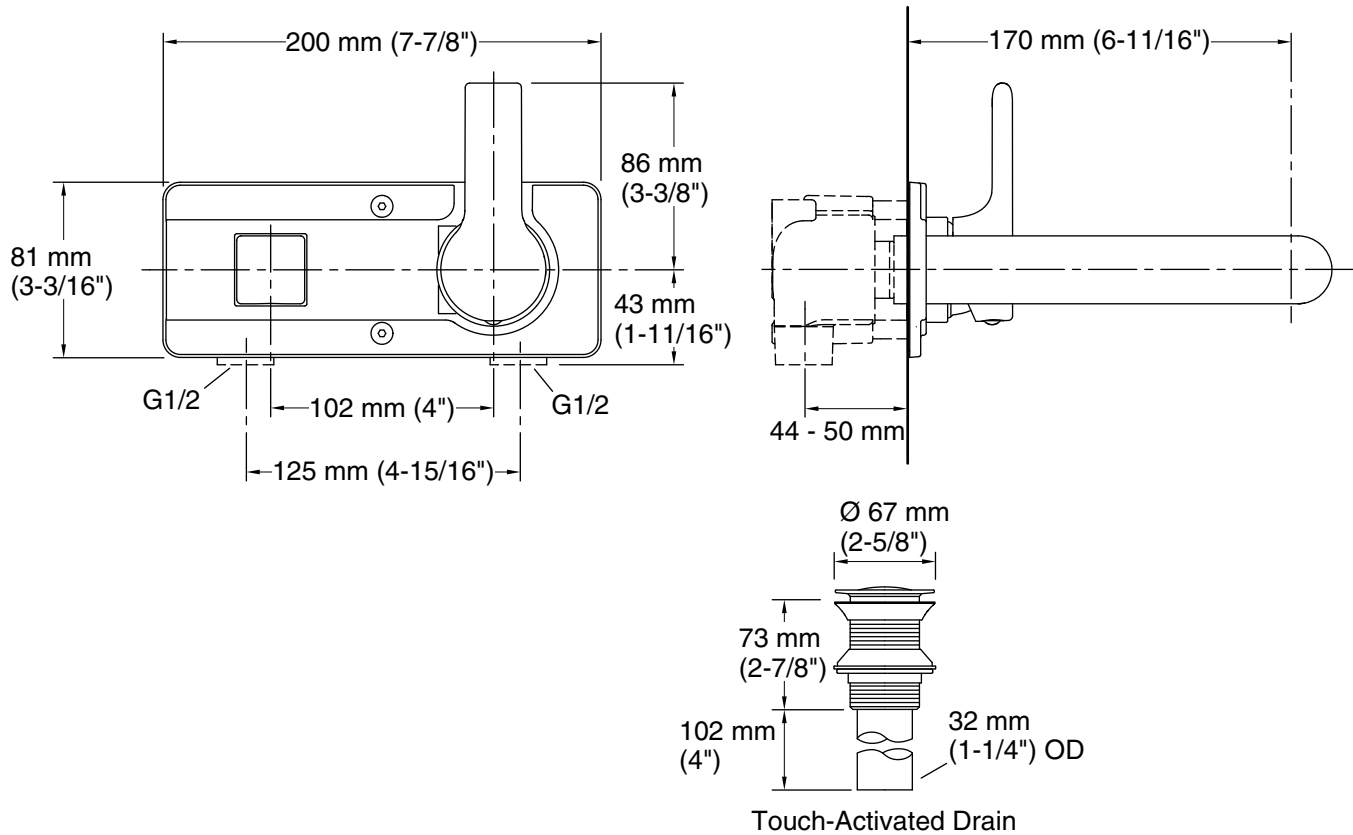

Features

- KOHLER ceramic disc valves exceed industry longevity standards for a lifetime of durable performance
- Lift and turn lever handle
- 170 mm spout reach
- Includes in-wall brass valve
- Includes drain

Technical Information

All product dimensions are nominal.

Faucet:

Flow rate: 2.37 gal/min (9 l/min)

Notes

Install this product according to the installation instructions.