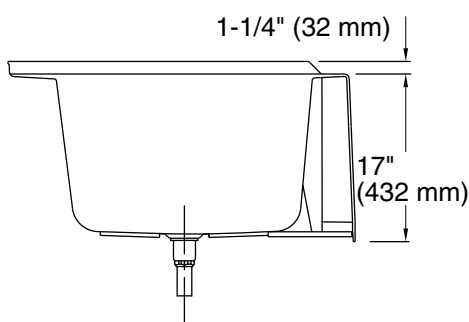

No change in measurements if connected with drain illustrated. (K-7213)

Technical Information

All product dimensions are nominal.

Drain location:	Right
Basin area, bottom:	45-11/16" x 27-5/8" (1160 mm x 702 mm)
Basin area, top:	54" x 31" (1372 mm x 787 mm)
Weight:	78 lbs (35.4 kg)
Minimum floor load:	38 lbs/ft² (185.5 kg/m²)
Water depth:	12-5/8" (321 mm)
Water capacity:	60 gal (227.1 L)

Notes

Measure your actual product for rough-in details.

Install this product according to the installation instructions.

The hot water supply should be 70% of the capacity of the bath or greater. Installations will vary.