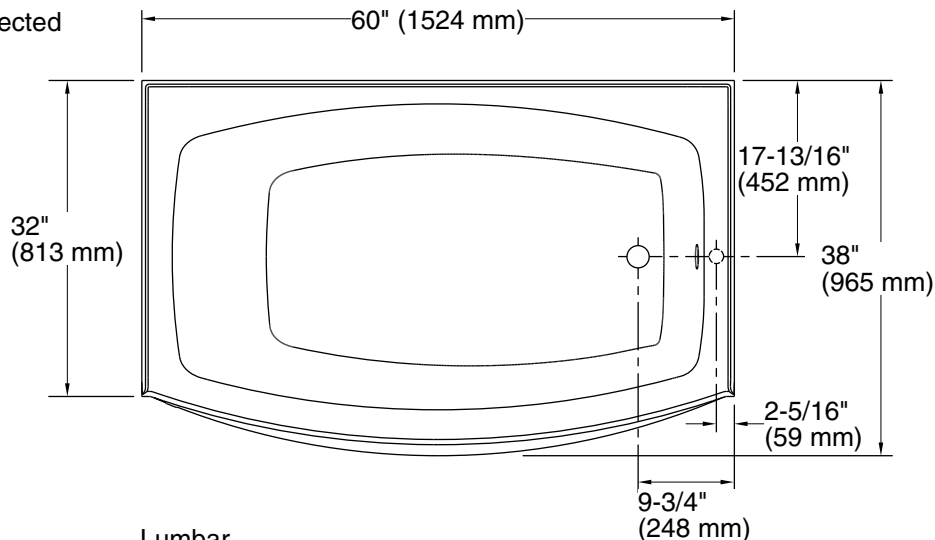

No change in measurements if connected with drain illustrated. (K-7213)

Technical Information

All product dimensions are nominal.

Drain location:	Right
Basin area, bottom:	45-11/16" x 27-5/8" (1160 mm x 702 mm)
Basin area, top:	54" x 31" (1372 mm x 787 mm)
Weight:	78 lbs (35.4 kg)
Minimum floor load:	38 lbs/ft² (185.5 kg/m²)
Water depth:	12-5/8" (321 mm)
Water capacity:	60 gal (227.1 L)

Notes

Measure your actual product for rough-in details.

Install this product according to the installation instructions.

The hot water supply should be 70% of the capacity of the bath or greater. Installations will vary.