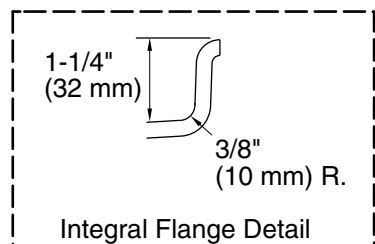

No change in measurements if connected with drain illustrated. (K-7213)

Technical Information

All product dimensions are nominal.

Drain location:	Right
Basin area, bottom:	45-11/16" x 27-5/8" (1160 mm x 702 mm)
Basin area, top:	54" x 31" (1372 mm x 787 mm)
Weight:	78 lbs (35.4 kg)
Minimum floor load:	38 lbs/ft² (185.5 kg/m²)
Water depth:	12-5/8" (321 mm)
Water capacity:	60 gal (227.1 L)

Notes

Measure your actual product for rough-in details.

Install this product according to the installation instructions.

The hot water supply should be 70% of the capacity of the bath or greater. Installations will vary.