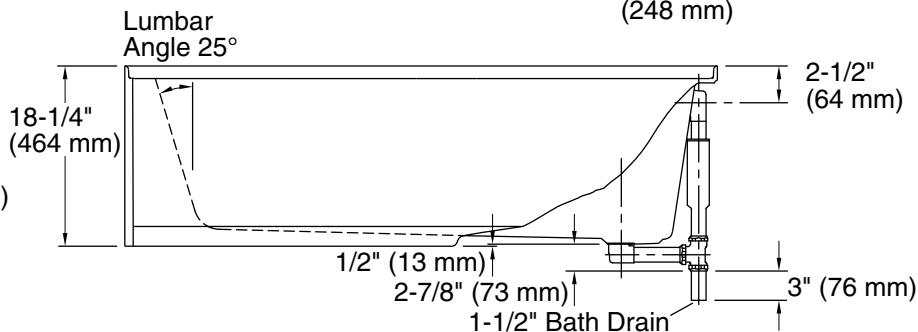

No change in measurements if connected with drain illustrated. (K-7213)

Technical Information

All product dimensions are nominal.

Drain location:	Right
Basin area, bottom:	45-11/16" x 27-5/8" (1160 mm x 702 mm)
Basin area, top:	54" x 31" (1372 mm x 787 mm)
Weight:	78 lbs (35.4 kg)
Minimum floor load:	38 lbs/ft² (185.5 kg/m²)
Water depth:	12-5/8" (321 mm)
Water capacity:	60 gal (227.1 L)

Notes

Measure your actual product for rough-in details.

Install this product according to the installation instructions.

The hot water supply should be 70% of the capacity of the bath or greater. Installations will vary.