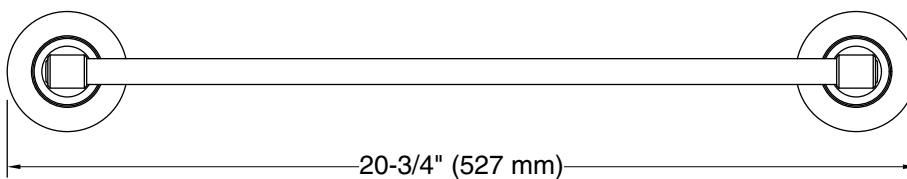

Features

- Coordinates with other products in the Archer collection

Material

- Premium metal construction for durability and reliability
- KOHLER® finishes resist corrosion and tarnishing

Installation

- Installation template included

Recommended Products/Accessories

K-23723 Faucet cleaner

Codes/Standards

None Applicable

KOHLER® Faucet Lifetime Limited Warranty

See website for detailed warranty information.

Technical Information

All product dimensions are nominal.

Material: Metal

Notes

Install this product according to the installation guide.

CAUTION: Risk of personal injury. Do not install these products in any area where they are likely to be used inadvertently as a grab bar or support bar. These products are not designed or intended for use as a grab bar or support bar.