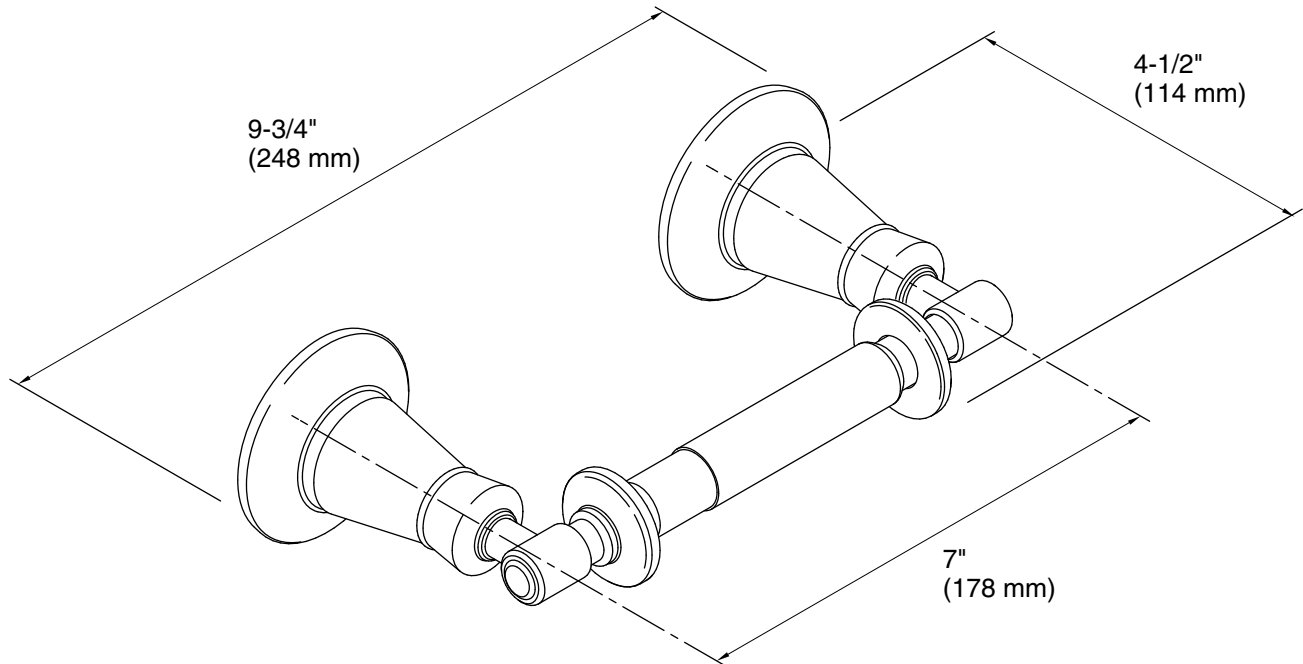

Archer®
Horizontal toilet paper holder
K-11054

Features

- Coordinates with other products in the Archer collection

Material

- Premium metal construction for durability and reliability
- KOHLER® finishes resist corrosion and tarnishing

Technical Information

All product dimensions are nominal.

Material: Metal

Notes

Install this product according to the installation guide.

CAUTION: Risk of personal injury. Do not install these products in any area where they are likely to be used inadvertently as a grab bar or support bar. These products are not designed or intended for use as a grab bar or support bar.