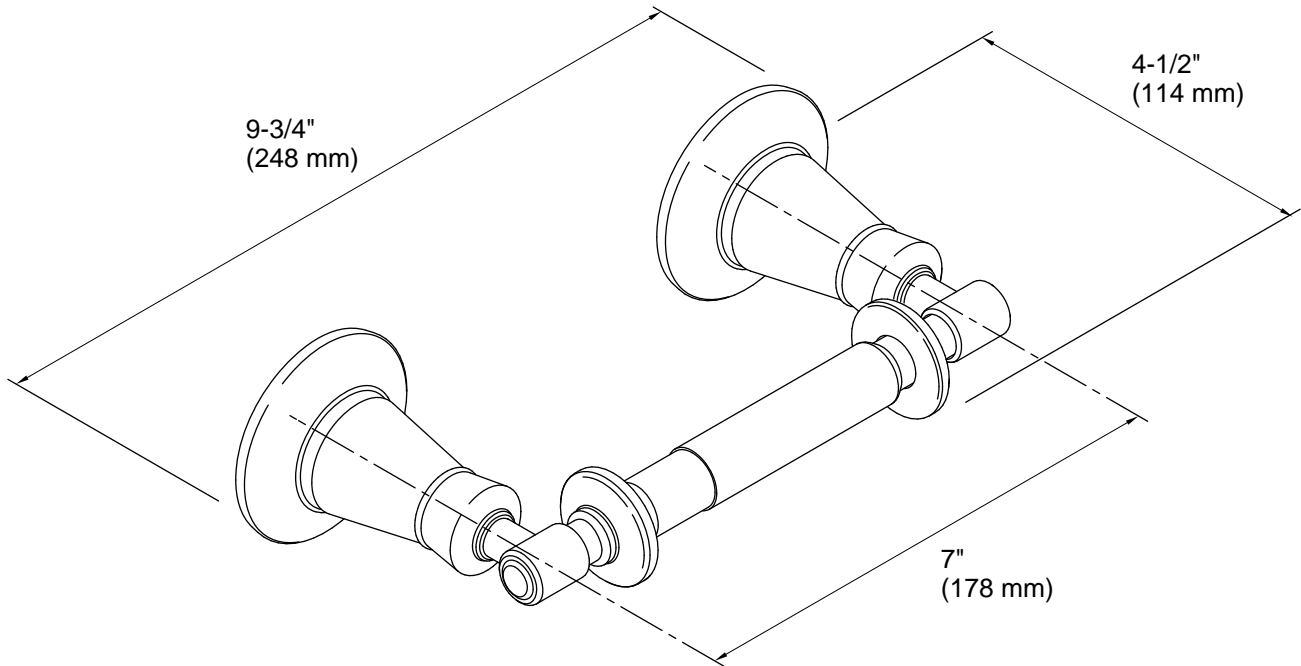

Archer®
Horizontal toilet paper holder
K-11054

Features

- Coordinates with other products in the Archer collection

Material

- Premium metal construction for durability and reliability
- KOHLER finishes resist corrosion and tarnishing

Technical Information

All product dimensions are nominal.

Material: Metal

Notes

Install this product according to the installation guide.

CAUTION: Risk of personal injury. Do not install these products in any area where they are likely to be used inadvertently as a grab bar or support bar. These products are not designed or intended for use as a grab bar or support bar.