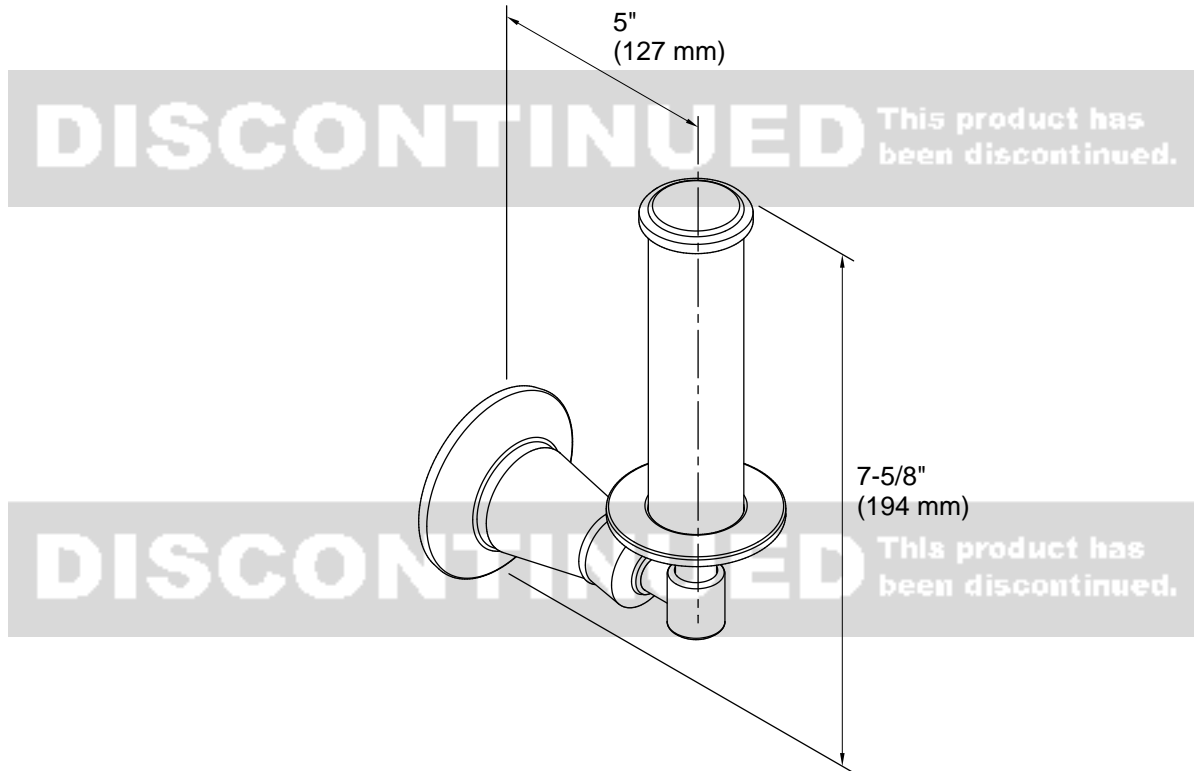

Archer®
Vertical toilet paper holder
K-11056

Features

- Vertical holder makes changing toilet paper quick and simple
- Coordinates with other products in the Archer collection

Material

- Premium metal construction for durability and reliability
- KOHLER finishes resist corrosion and tarnishing

For the most current Specification Sheet, go to www.kohler.com USA or www.kohler.ca Canada

12-16-2024 23:14 - US/CA

THE BOLD LOOK
OF **KOHLER®**

Technical Information

All product dimensions are nominal.

Material: Metal