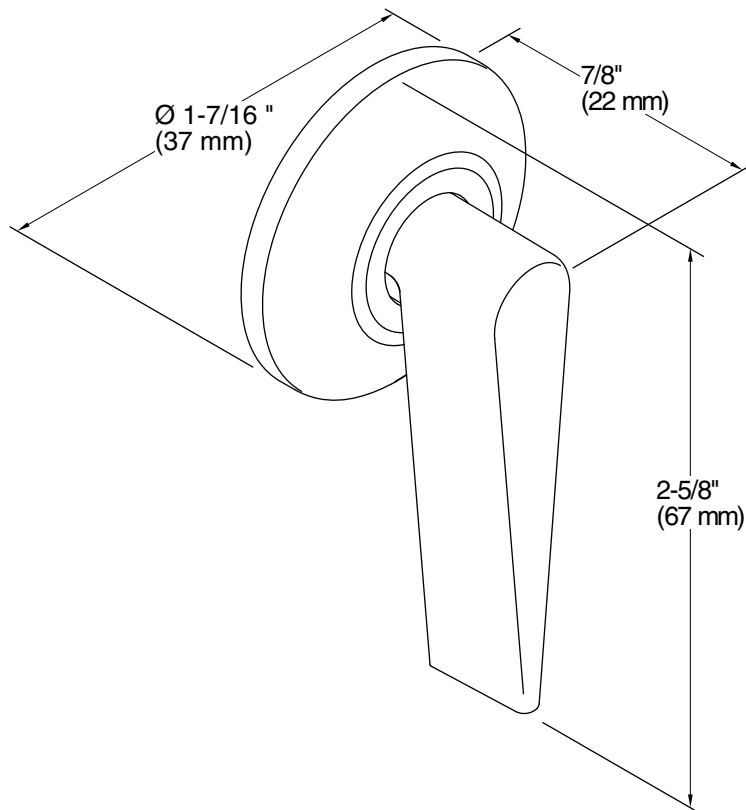

Technical Information

All product dimensions are nominal.

Material: Metal

Notes

ADA, OBC, CSA B651 compliant when installed to the specific requirements of these regulations.