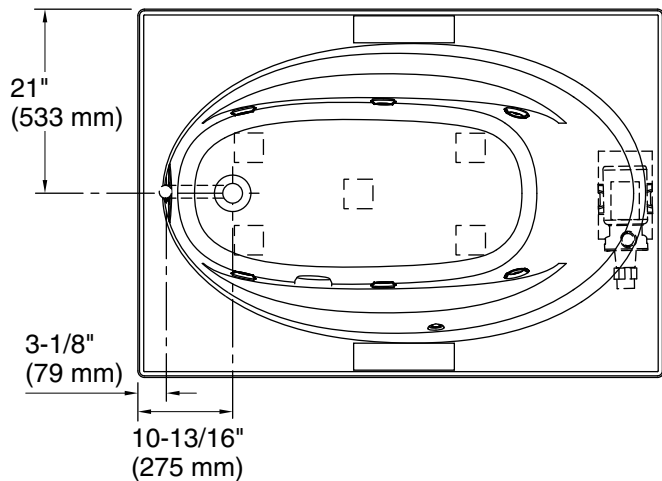

No change in measurements if connected with drain illustrated. (K-11677)

Recommended Faucet Location

Pump/Control Access
20" (508 mm) W x
15" (381 mm) H Min