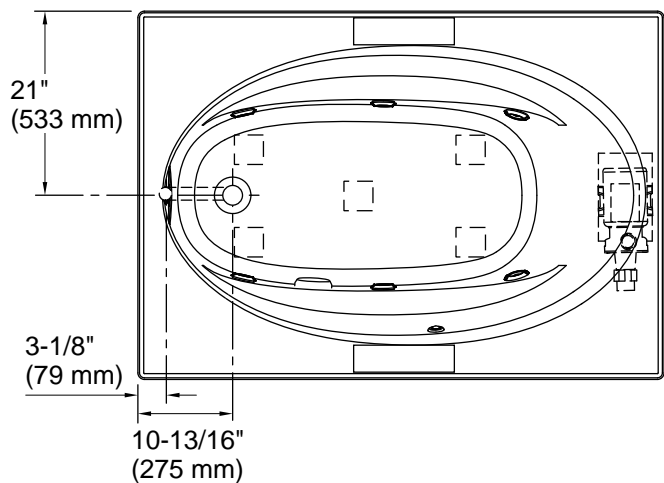

See website for detailed warranty information.

No change in measurements if connected with drain illustrated. (K-11677)

Recommended Faucet Location

Pump/Control Access
20" (508 mm) W x
15" (381 mm) H Min

Pump: 120 V, 15 A, 60 Hz

Technical Information

All product dimensions are nominal.

Drain location: Reversible
 Basin area, bottom: 43" x 20-1/2" (1092 mm x 521 mm)
 Basin area, top: 53-1/2" x 32-1/8" (1359 mm x 816 mm)
 Weight: 110 lbs (49.9 kg)
 Minimum floor load: 35 lbs/ft² (170.9 kg/m²)
 Water depth: 15" (381 mm)
 Water capacity: 57 gal (215.8 L)
 Cutout: Drop-in, 58-1/2" x 40-1/2" (1486 mm x 1029 mm)
 Electrical component Pump: 120 V, 7.5 A, 60 Hz
 rating:

Pump speed: Single

Minimum flat for 3-1/4" (83 mm)

1-800-4KOHLER (1-800-456-4537)

Kohler Co. reserves the right to make revisions without notice to product specifications.

For the most current Specification Sheet, go to www.kohler.com USA or www.kohler.ca Canada