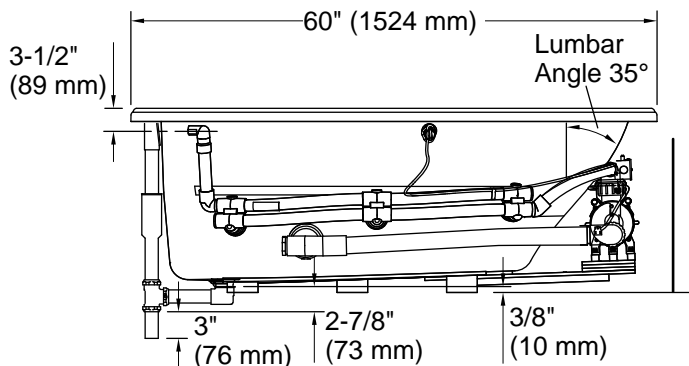

See website for detailed warranty information.

No change in measurements if connected with drain illustrated. (K-11677)

Recommended Faucet Location

Pump/Control Access
20" (508 mm) W x
15" (381 mm) H Min

Pump: 120 V, 15 A, 60 Hz

Technical Information

All product dimensions are nominal.

Drain location: Reversible
 Basin area, bottom: 43" x 20-1/2" (1092 mm x 521 mm)
 Basin area, top: 53-1/2" x 32-1/8" (1359 mm x 816 mm)
 Weight: 110 lbs (49.9 kg)
 Minimum floor load: 35 lbs/ft² (170.9 kg/m²)
 Water depth: 15" (381 mm)
 Water capacity: 57 gal (215.8 L)
 Cutout: Drop-in, 58-1/2" x 40-1/2" (1486 mm x 1029 mm)
 Electrical component Pump: 120 V, 7.5 A, 60 Hz
 rating: