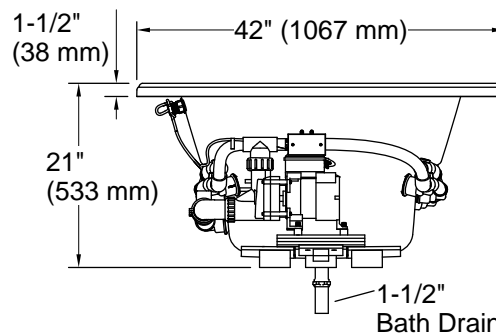

See website for detailed warranty information.

No change in measurements if connected with drain illustrated. (K-11677)

Recommended Faucet Location

Pump/Control Access
20" (508 mm) W x
15" (381 mm) H Min

Pump: 120 V, 15 A, 60 Hz

Technical Information

All product dimensions are nominal.

Drain location: Reversible
 Basin area, bottom: 43" x 20-1/2" (1092 mm x 521 mm)
 Basin area, top: 53-1/2" x 32-1/8" (1359 mm x 816 mm)
 Weight: 110 lbs (49.9 kg)
 Minimum floor load: 35 lbs/ft² (170.9 kg/m²)
 Water depth: 15" (381 mm)
 Water capacity: 57 gal (215.8 L)
 Cutout: Drop-in, 58-1/2" x 40-1/2" (1486 mm x 1029 mm)
 Electrical component Pump: 120 V, 7.5 A, 60 Hz
 rating: