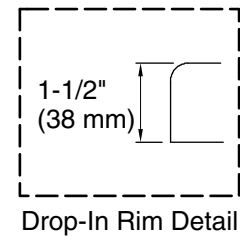

 Recommended Faucet Location

Pump/Control Access  
20" (508 mm) W x  
15" (381 mm) H Min

### Technical Information

All product dimensions are nominal.

Drain location: Reversible  
 Basin area, bottom: 43" x 20-1/2" (1092 mm x 521 mm)  
 Basin area, top: 53-1/2" x 32-1/8" (1359 mm x 816 mm)  
 Weight: 110 lbs (49.9 kg)  
 Minimum floor load: 35 lbs/ft<sup>2</sup> (170.9 kg/m<sup>2</sup>)  
 Water depth: 15" (381 mm)  
 Water capacity: 57 gal (215.8 L)  
 Cutout: Drop-in, 58-1/2" x 40-1/2" (1486 mm x 1029 mm)  
 Electrical component rating: Pump: 120 V, 7.5 A, 60 Hz