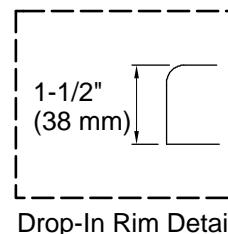

See website for detailed warranty information.

No change in measurements if connected with drain illustrated. (K-11677)

Recommended Faucet Location

Pump/Control Access
20" (508 mm) W x
15" (381 mm) H Min

Pump: 120 V, 15 A, 60 Hz

Technical Information

All product dimensions are nominal.

Drain location: Reversible
 Basin area, bottom: 43" x 20-1/2" (1092 mm x 521 mm)
 Basin area, top: 53-1/2" x 32-1/8" (1359 mm x 816 mm)
 Weight: 110 lbs (49.9 kg)
 Minimum floor load: 35 lbs/ft² (170.9 kg/m²)
 Water depth: 15" (381 mm)
 Water capacity: 57 gal (215.8 L)
 Cutout: Drop-in, 58-1/2" x 40-1/2" (1486 mm x 1029 mm)
 Electrical component Pump: 120 V, 7.5 A, 60 Hz
 rating: