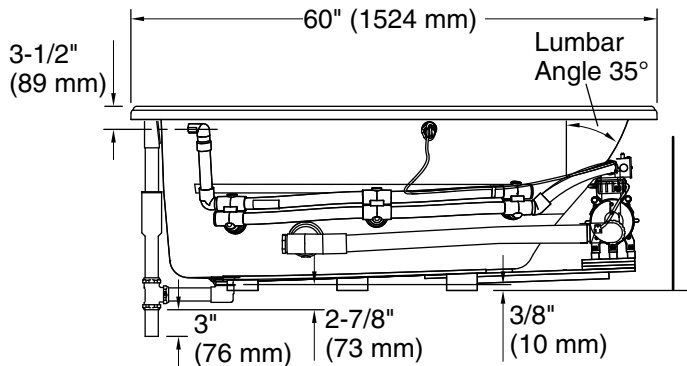

 Recommended Faucet Location

Pump/Control Access  
20" (508 mm) W x  
15" (381 mm) H Min

### Technical Information

All product dimensions are nominal.

Drain location: Reversible  
 Basin area, bottom: 43" x 20-1/2" (1092 mm x 521 mm)  
 Basin area, top: 53-1/2" x 32-1/8" (1359 mm x 816 mm)  
 Weight: 110 lbs (49.9 kg)  
 Minimum floor load: 35 lbs/ft<sup>2</sup> (170.9 kg/m<sup>2</sup>)  
 Water depth: 15" (381 mm)  
 Water capacity: 57 gal (215.8 L)  
 Cutout: Drop-in, 58-1/2" x 40-1/2" (1486 mm x 1029 mm)  
 Electrical component rating: Pump: 120 V, 7.5 A, 60 Hz