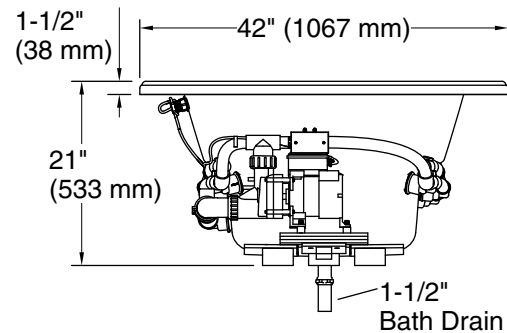

 Recommended Faucet Location

Pump/Control Access  
20" (508 mm) W x  
15" (381 mm) H Min

### Technical Information

All product dimensions are nominal.

Drain location: Reversible  
 Basin area, bottom: 43" x 20-1/2" (1092 mm x 521 mm)  
 Basin area, top: 53-1/2" x 32-1/8" (1359 mm x 816 mm)  
 Weight: 110 lbs (49.9 kg)  
 Minimum floor load: 35 lbs/ft<sup>2</sup> (170.9 kg/m<sup>2</sup>)  
 Water depth: 15" (381 mm)  
 Water capacity: 57 gal (215.8 L)  
 Cutout: Drop-in, 58-1/2" x 40-1/2" (1486 mm x 1029 mm)  
 Electrical component rating: Pump: 120 V, 7.5 A, 60 Hz