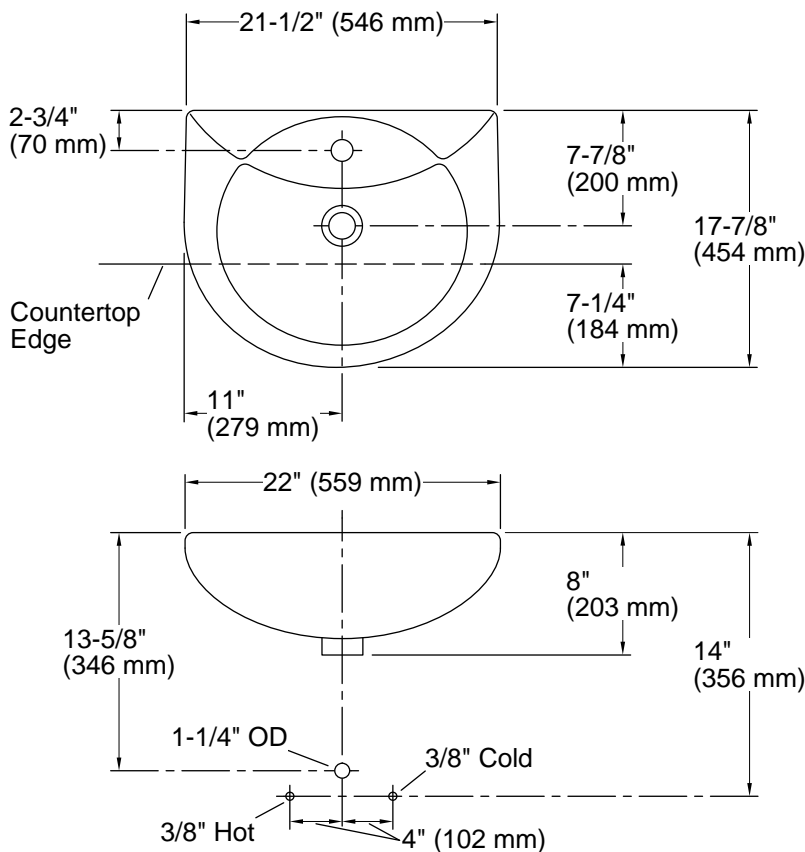

Odeon™
Drop-in/Semi-recessed Bathroom Sink
K-11160-1

Features

- Single faucet hole
- Uniquely arced basin
- Overflow drain

Material

- Vitreous china

Installation

- Drop-in

Recommended Products/Accessories

Technical Information

All product dimensions are nominal.

Basin configuration:	Single Bowl
Bowl area (Only):	Length: 18-1/2" (470 mm) Width: 10" (254 mm) Water depth: 4" (102 mm)
Number of deck holes:	1
Faucet hole(s):	1-1/8" (29 mm)
Drain hole:	1-3/4" (44 mm)
Template:	1054039-7, required, included