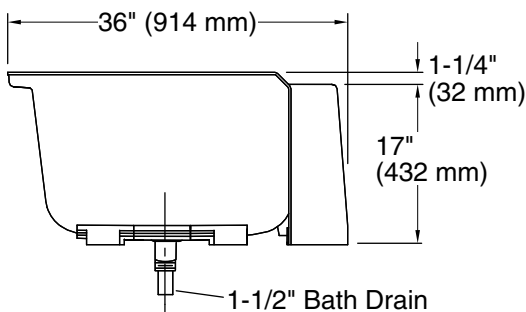

Color tiles intended for reference only.

Color Code Description

	0	White
---	---	-------

No change in measurements if connected with drain illustrated. (K-7213)

Technical Information

All product dimensions are nominal.

Drain location:	Right
Basin area, bottom:	45-5/16" x 25-9/16" (1151 mm x 649 mm)
Basin area, top:	52-9/16" x 28-1/16" (1335 mm x 713 mm)
Weight:	70 lbs (31.8 kg)
Minimum floor load:	45 lbs/ft ² (219.7 kg/m ²)
Water depth:	12-11/16" (322 mm)
Water capacity:	55.6 gal (210.5 L)

Notes

Measure your actual product for rough-in details.

Install this product according to the installation instructions.

The hot water supply should be 70% of the capacity of the bath or greater. Installations will vary.