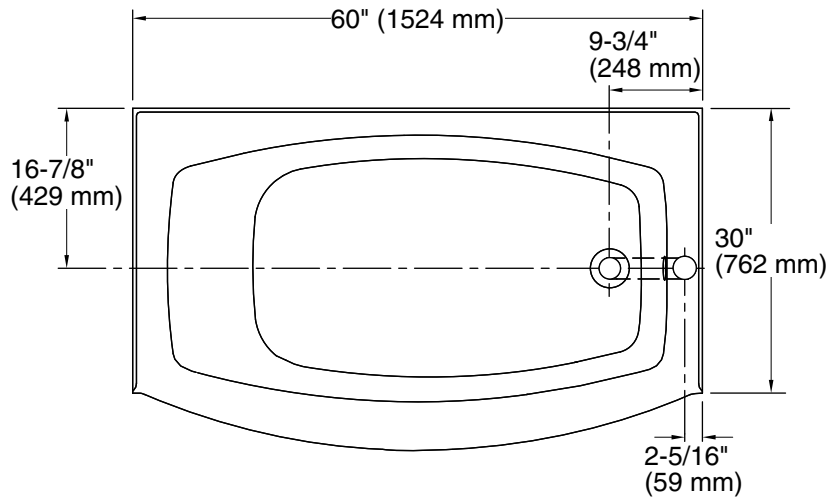

Color tiles intended for reference only.

Color Code Description

	0	White
---	---	-------

No change in measurements if connected with drain illustrated. (K-7213)

Technical Information

All product dimensions are nominal.

Drain location:	Right
Basin area, bottom:	45-5/16" x 25-9/16" (1151 mm x 649 mm)
Basin area, top:	52-9/16" x 28-1/16" (1335 mm x 713 mm)
Weight:	70 lbs (31.8 kg)
Minimum floor load:	45 lbs/ft ² (219.7 kg/m ²)
Water depth:	12-11/16" (322 mm)
Water capacity:	55.6 gal (210.5 L)