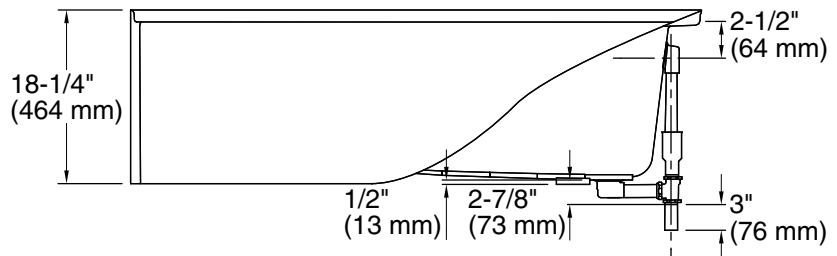

Color tiles intended for reference only.

Color Code Description

	0	White
---	---	-------

No change in measurements if connected with drain illustrated. (K-7213)

Technical Information

All product dimensions are nominal.

Drain location:	Right
Basin area, bottom:	45-5/16" x 25-9/16" (1151 mm x 649 mm)
Basin area, top:	52-9/16" x 28-1/16" (1335 mm x 713 mm)
Weight:	70 lbs (31.8 kg)
Minimum floor load:	45 lbs/ft ² (219.7 kg/m ²)
Water depth:	12-11/16" (322 mm)
Water capacity:	55.6 gal (210.5 L)