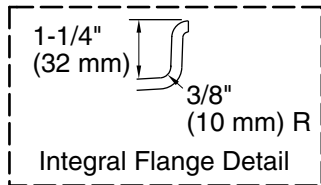

Color tiles intended for reference only.

Color Code Description

	0	White
---	---	-------

No change in measurements if connected with drain illustrated. (K-7213)

Technical Information

All product dimensions are nominal.

Drain location:	Right
Basin area, bottom:	45-5/16" x 25-9/16" (1151 mm x 649 mm)
Basin area, top:	52-9/16" x 28-1/16" (1335 mm x 713 mm)
Weight:	70 lbs (31.8 kg)
Minimum floor load:	45 lbs/ft ² (219.7 kg/m ²)
Water depth:	12-11/16" (322 mm)
Water capacity:	55.6 gal (210.5 L)