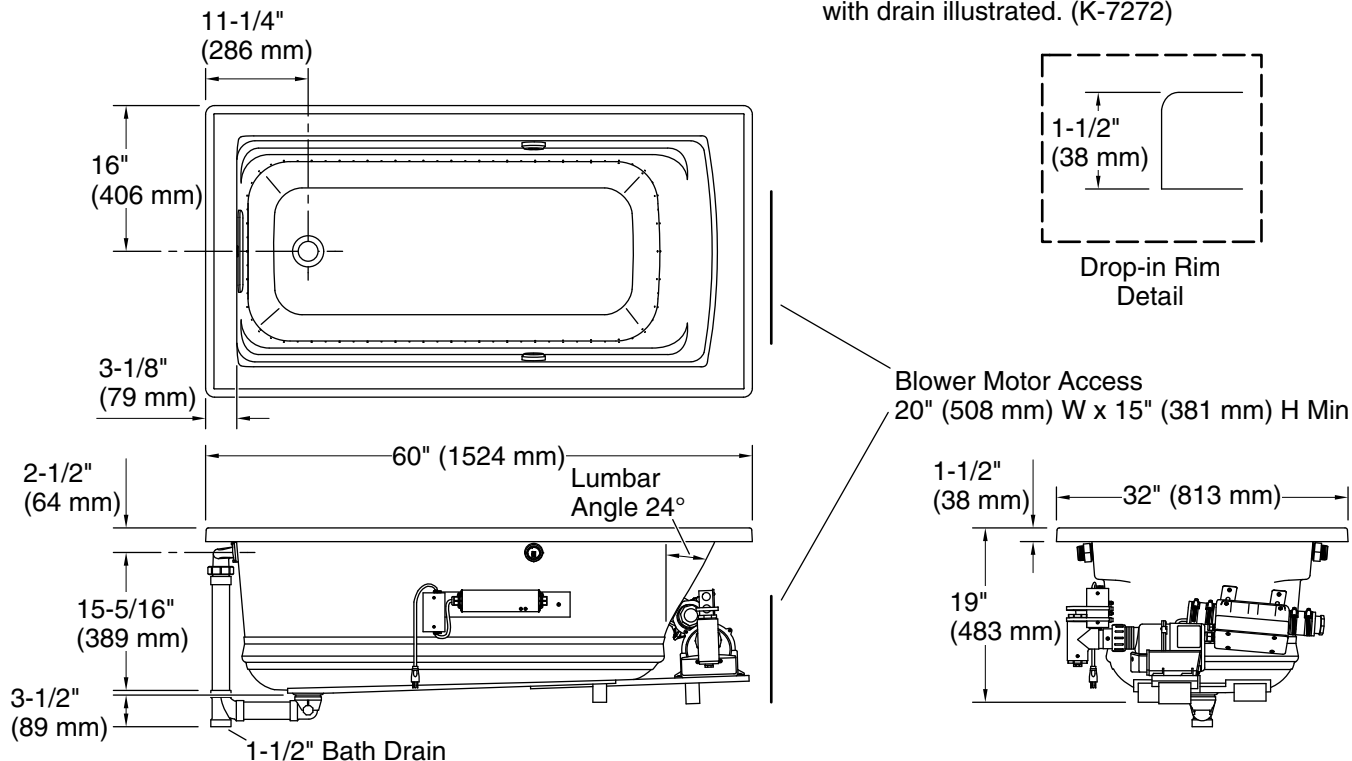

Required Electrical Service

Two dedicated circuits required, protected with Class A Ground-Fault Circuit-Interrupter (GFCI). Outside North America, this device may be known as a Residual Current Device (RCD).

Blower, Heated	120 V, 15 A, 60 Hz
Surface:	
Heater:	120 V, 15 A, 60 Hz

Technical Information

All product dimensions are nominal.

Drain location:	Reversible
Basin area, bottom:	45-1/8" x 19-11/16" (1146 mm x 500 mm)
Basin area, top:	52-3/4" x 30-1/2" (1340 mm x 775 mm)
Weight:	90 lbs (40.8 kg)
Minimum floor load:	45 lbs/ft² (219.7 kg/m²)
Water depth:	15" (381 mm)
Water capacity:	58 gal (219.6 L)
Electrical component rating:	Blower: 120 V, 10 A, 60 Hz Heated Surface: 120 V, 0.5 A, 60 Hz Heater: 120 V, 5 A, 60 Hz, 620 W

Notes

Measure your actual product for rough-in details.

Install this product according to the installation instructions.

The hot water supply should be 70% of the capacity of the bath or greater. Installations will vary.

This product is designed for drop-in installation only. It is not suited for use in a three-wall alcove with an overhead shower.

Remote blower installation kit is available for relocating the blower. Provide access for servicing the blower.

Do not relocate or alter the PVC tee or coiled flexible tubing connected to the blower. Follow the blower relocation instructions exactly.

ADA compliant when installed to the specific requirements of these regulations.