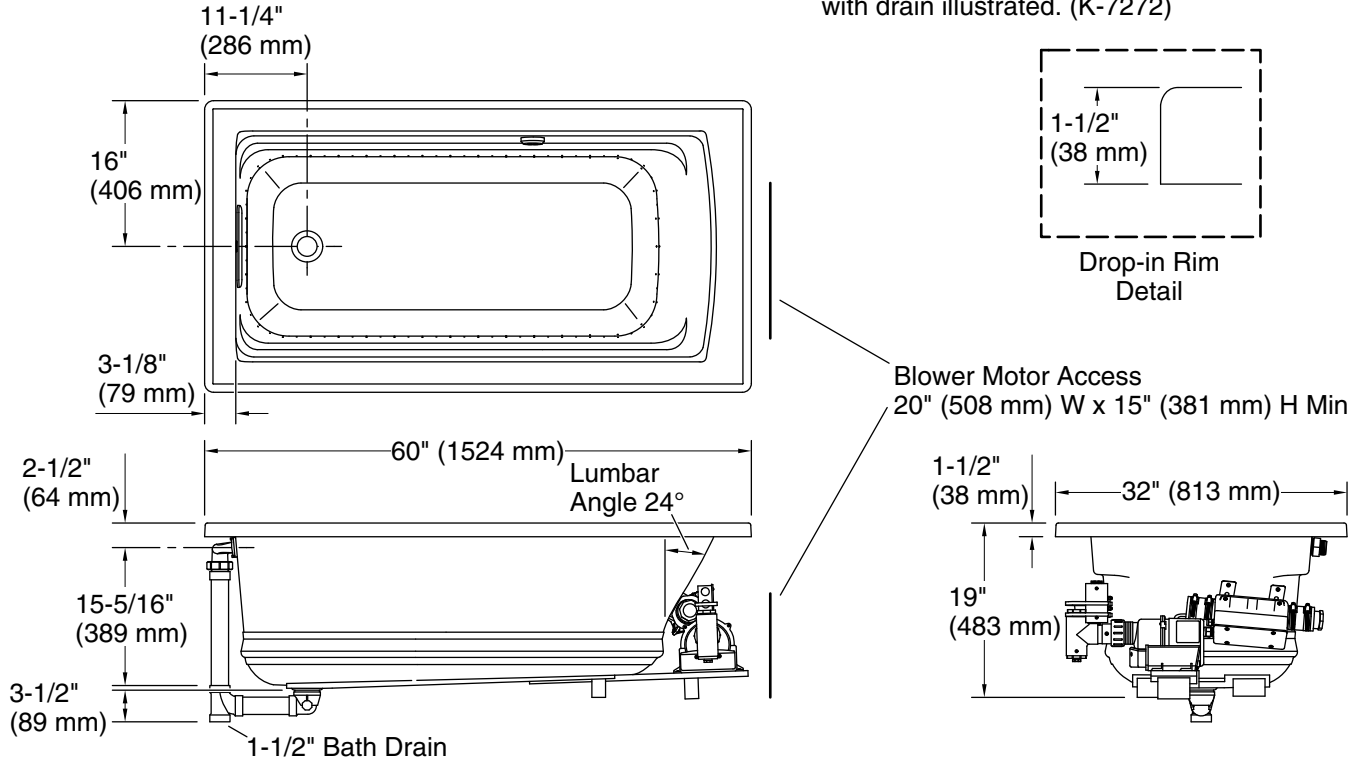

Required Electrical Service

Two dedicated circuits required, protected with Class A Ground-Fault Circuit-Interrupter (GFCI). Outside North America, this device may be known as a Residual Current Device (RCD).

Blower:	120 V, 15 A, 60 Hz
Heater:	120 V, 15 A, 60 Hz

Technical Information

All product dimensions are nominal.

Drain location:	Reversible
Basin area, bottom:	45-1/8" x 19-11/16" (1146 mm x 500 mm)
Basin area, top:	52-3/4" x 25-5/16" (1340 mm x 643 mm)
Weight:	84 lbs (38.1 kg)
Minimum floor load:	45 lbs/ft² (219.7 kg/m²)
Water depth:	15" (381 mm)
Water capacity:	58 gal (219.6 L)
Cutout:	Drop-in, 58-1/2" x 30-1/2" (1486 mm x 775 mm)
Electrical component rating:	Blower: 120 V, 10 A, 60 Hz Heater: 120 V, 5 A, 60 Hz, 620 W

Notes

Measure your actual product for rough-in details.

Install this product according to the installation instructions.

The hot water supply should be 70% of the capacity of the bath or greater. Installations will vary.

This product is designed for drop-in installation only. It is not suited for use in a three-wall alcove with an overhead shower.

Remote blower installation kit is available for relocating the blower. Provide access for servicing the blower.

Do not relocate or alter the PVC tee or coiled flexible tubing connected to the blower. Follow the blower relocation instructions exactly.

ADA compliant when installed to the specific requirements of these regulations.