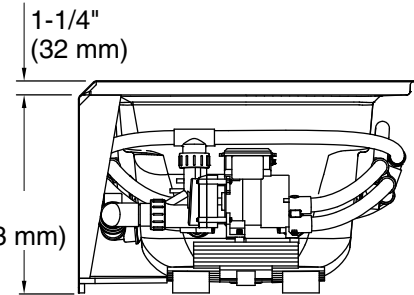

Color tiles intended for reference only.

Color	Code	Description
	0	White
	96	Biscuit
	95	Ice™ Grey
	7	Black Black™

No change in measurements if connected with drain illustrated. (K-7272)

Integral Flange Detail

Pump: 120 V, 15 A, 60 Hz
Heater: 120 V, 15 A, 60 Hz

Technical Information

All product dimensions are nominal.

Drain location: Left
Basin area, bottom: 45-1/8" x 19-11/16" (1146 mm x 500 mm)
Basin area, top: 52-3/4" x 25-5/16" (1340 mm x 643 mm)
Weight: 140 lbs (63.5 kg)
Minimum floor load: 49 lbs/ft² (239.2 kg/m²)
Water depth: 15" (381 mm)
Water capacity: 58 gal (219.6 L)
Electrical component rating: Pump: 120 V, 7 A, 60 Hz
Heater: 120 V, 12.5 A, 60 Hz, 1500 W
Pump speed: Single
Minimum flat for: 2-9/16" (65 mm)