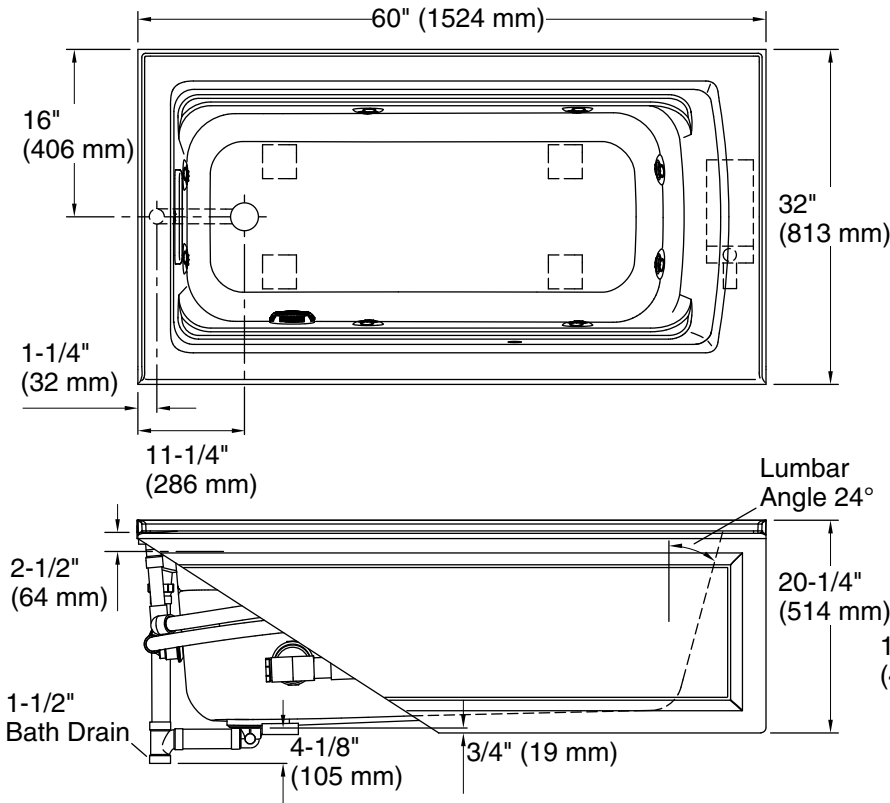

No change in measurements if connected with drain illustrated. (K-7272)

Required Electrical Service

Two dedicated circuits required, protected with Class A Ground-Fault Circuit-Interrupter (GFCI). Outside North America, this device may be known as a Residual Current Device (RCD).

Pump: 120 V, 15 A, 60 Hz
Heater: 120 V, 15 A, 60 Hz

Technical Information

All product dimensions are nominal.

Drain location: Left
Basin area, bottom: 45-1/8" x 19-11/16" (1146 mm x 500 mm)
Basin area, top: 52-3/4" x 25-5/16" (1340 mm x 643 mm)
Weight: 140 lbs (63.5 kg)
Minimum floor load: 49 lbs/ft² (239.2 kg/m²)
Water depth: 15" (381 mm)
Water capacity: 58 gal (219.6 L)
Electrical component rating: Pump: 120 V, 7 A, 60 Hz
Heater: 120 V, 12.5 A, 60 Hz, 1500 W
Pump speed: Single
Minimum flat for: 2-9/16" (65 mm)

Notes

Measure your actual product for rough-in details.

Install this product according to the installation instructions.

The hot water supply should be 70% of the capacity of the bath or greater. Installations will vary.

ADA compliant when installed to the specific requirements of these regulations.

1-800-4KOHLER (1-800-456-4537)

Kohler Co. reserves the right to make revisions without notice to product specifications.

For the most current Specification Sheet, go to www.kohler.com USA or www.kohler.ca Canada

10-8-2024 21:48 - US/CA