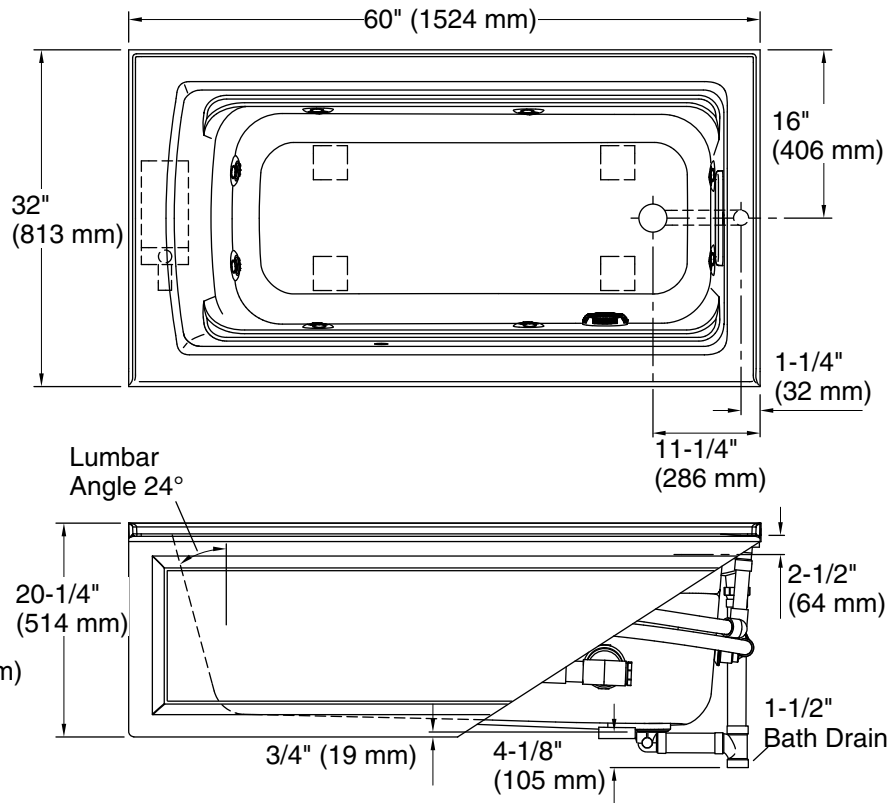

Required Electrical Service

Two dedicated circuits required, protected with Class A Ground-Fault Circuit-Interrupter (GFCI). Outside North America, this device may be known as a Residual Current Device (RCD).

Pump: 120 V, 15 A, 60 Hz
Heater: 120 V, 15 A, 60 Hz

Technical Information

All product dimensions are nominal.

Drain location: Right
Basin area, bottom: 45-1/8" x 19-11/16" (1146 mm x 500 mm)
Basin area, top: 52-3/4" x 25-5/16" (1340 mm x 643 mm)
Weight: 140 lbs (63.5 kg)
Minimum floor load: 49 lbs/ft² (239.2 kg/m²)
Water depth: 15" (381 mm)
Water capacity: 58 gal (219.6 L)
Electrical component rating: Pump: 120 V, 7 A, 60 Hz
Heater: 120 V, 12.5 A, 60 Hz, 1500 W
Pump speed: Single

Minimum flat for: 2-9/16" (65 mm)

1-800-4KOHLER (1-800-456-4537)

Kohler Co. reserves the right to make revisions without notice to product specifications.

For the most current Specification Sheet, go to www.kohler.com USA or www.kohler.ca Canada

9-30-2024 23:39 - US/CA

Notes

Measure your actual product for rough-in details.

Install this product according to the installation instructions.

The hot water supply should be 70% of the capacity of the bath or greater. Installations will vary.

ADA compliant when installed to the specific requirements of these regulations.