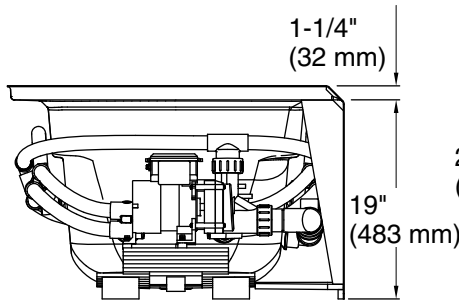

Required Electrical Service

Two dedicated circuits required, protected with Class A Ground-Fault Circuit-Interrupter (GFCI). Outside North America, this device may be known as a Residual Current Device (RCD).

Pump: 120 V, 15 A, 60 Hz
Heater: 120 V, 15 A, 60 Hz

Technical Information

All product dimensions are nominal.

Drain location: Right
Basin area, bottom: 45-1/8" x 19-11/16" (1146 mm x 500 mm)
Basin area, top: 52-3/4" x 25-5/16" (1340 mm x 643 mm)
Weight: 140 lbs (63.5 kg)
Minimum floor load: 49 lbs/ft² (239.2 kg/m²)
Water depth: 15" (381 mm)
Water capacity: 58 gal (219.6 L)
Electrical component rating: Pump: 120 V, 7 A, 60 Hz
Heater: 120 V, 12.5 A, 60 Hz, 1500 W
Pump speed: Single

Minimum flat for: 2-9/16" (65 mm)

1-800-4KOHLER (1-800-456-4537)

Kohler Co. reserves the right to make revisions without notice to product specifications.

For the most current Specification Sheet, go to www.kohler.com USA or www.kohler.ca Canada

9-30-2024 23:39 - US/CA

Notes

Measure your actual product for rough-in details.

Install this product according to the installation instructions.

The hot water supply should be 70% of the capacity of the bath or greater. Installations will vary.

ADA compliant when installed to the specific requirements of these regulations.