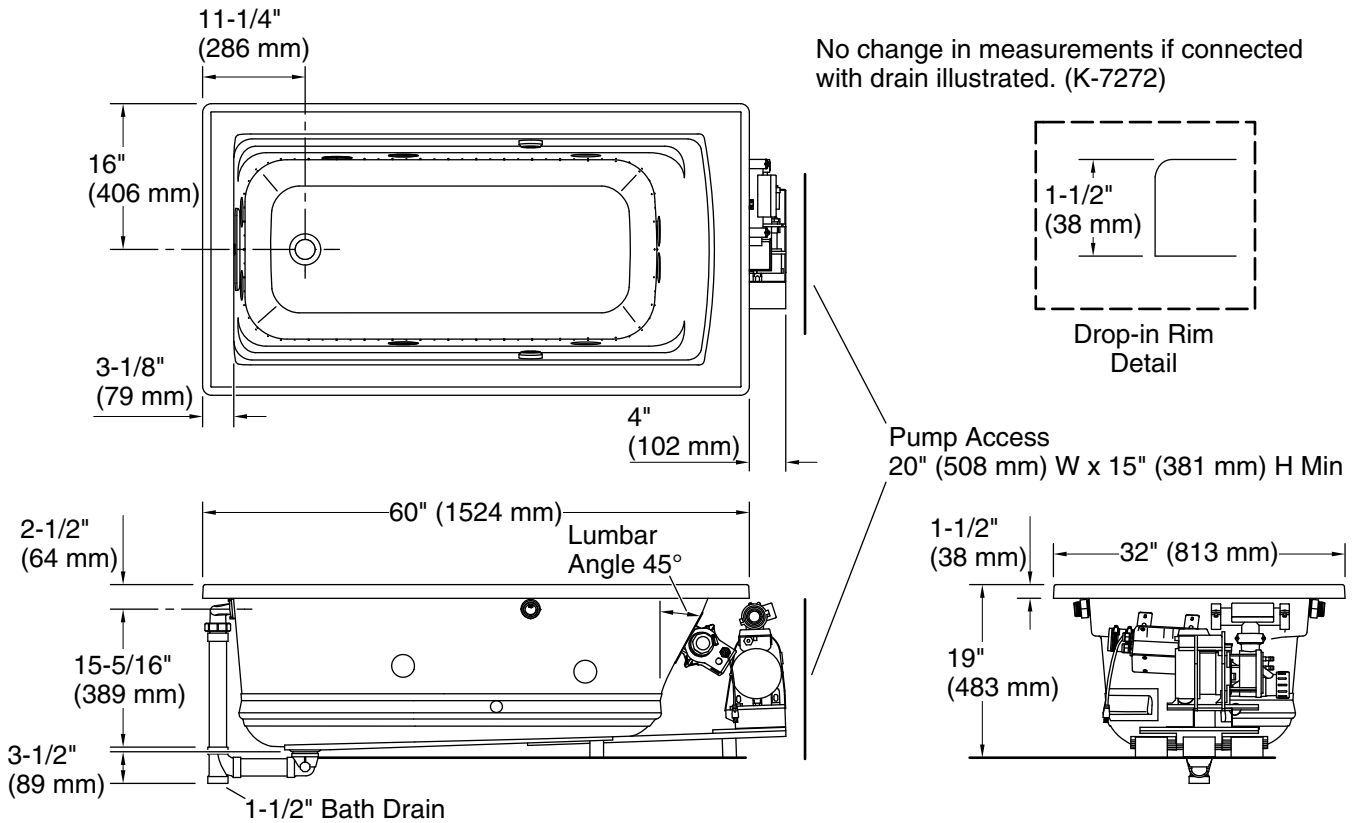

Required Electrical Service

Three dedicated circuits required, protected with Class A Ground-Fault Circuit-Interrupter (GFCI). Outside North America, this device may be known as a Residual Current Device (RCD).

Pump, Heater:	120 V, 15 A, 60 Hz
Heater:	120 V, 15 A, 60 Hz
Blower:	120 V, 15 A, 60 Hz

Technical Information

All product dimensions are nominal.

Drain location:	Reversible
Basin area, bottom:	45-1/8" x 19-11/16" (1146 mm x 500 mm)
Basin area, top:	52-3/4" x 25-5/16" (1340 mm x 643 mm)
Weight:	160 lbs (72.6 kg)
Minimum floor load:	47.5 lbs/ft² (231.9 kg/m²)
Water depth:	15" (381 mm)
Water capacity:	58 gal (219.6 L)
Cutout:	Drop-in, 58-1/2" x 30-1/2" (1486 mm x 775 mm)

Electrical component Pump: 120 V, 7 A, 60 Hz

1-800-4KOHLER (1-800-456-4537)

Kohler Co. reserves the right to make revisions without notice to product specifications.

For the most current Specification Sheet, go to www.kohler.com USA or www.kohler.ca Canada

7-3-2024 20:34 - US

Notes

Measure your actual product for rough-in details.

Install this product according to the installation instructions.

The hot water supply should be 70% of the capacity of the bath or greater. Installations will vary.

This product is designed for drop-in installation only. It is not suited for use in a three-wall alcove with an overhead shower.

Remote blower installation kit is available for relocating the blower. Provide access for servicing the blower.

Do not relocate or alter the PVC tee or coiled flexible tubing connected to the blower. Follow the blower relocation instructions exactly.

ADA compliant when installed to the specific requirements of these regulations.