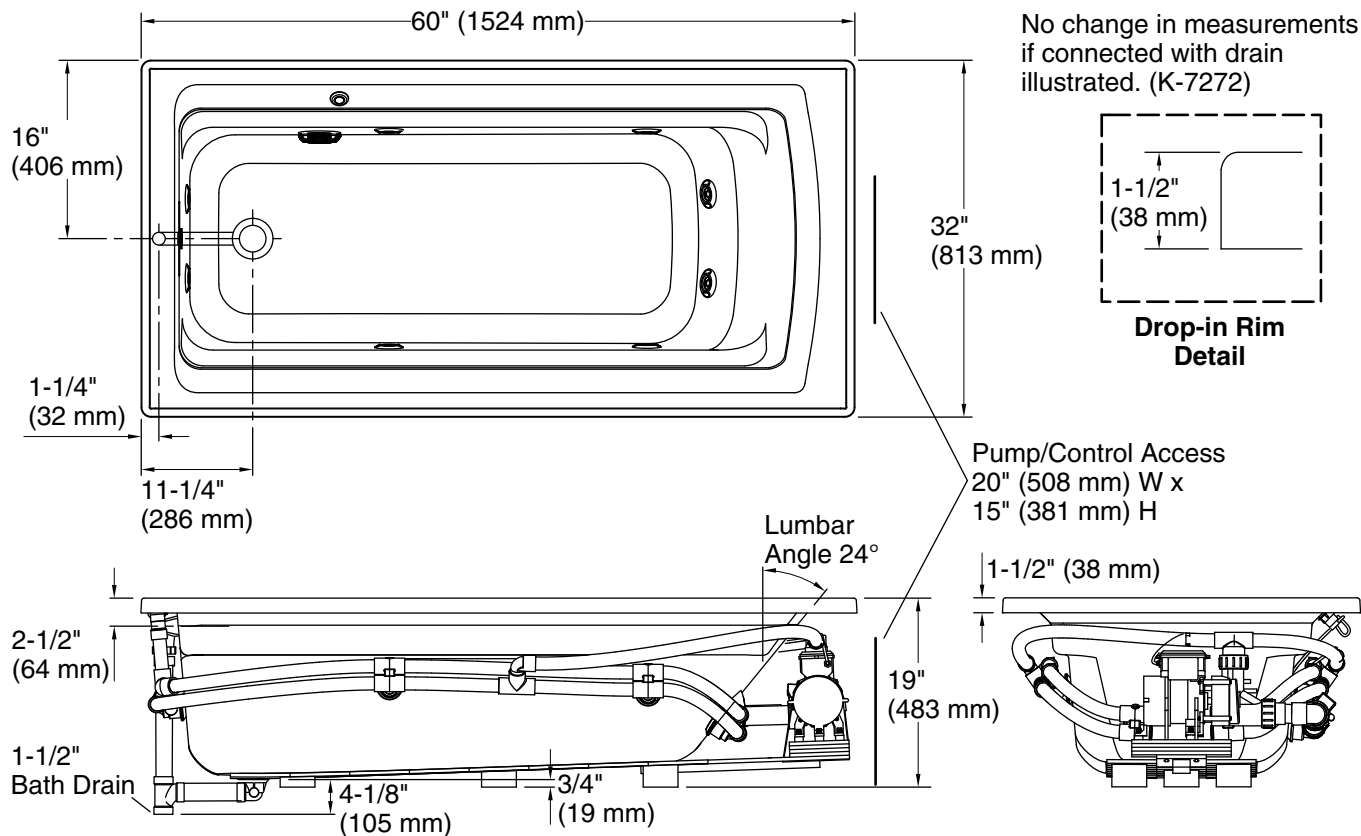

Required Electrical Service

One dedicated circuit required, protected with Class A Ground-Fault Circuit-Interrupter (GFCI). Outside North America, this device may be known as a Residual Current Device (RCD).

Pump: 120 V, 15 A, 60 Hz

Technical Information

All product dimensions are nominal.

Drain location: Reversible

Basin area, bottom: 45-1/8" x 19-11/16" (1146 mm x 500 mm)

Basin area, top: 52-3/4" x 25-5/16" (1340 mm x 643 mm)

Weight: 110 lbs (49.9 kg)

Minimum floor load: 46 lbs/ft² (224.6 kg/m²)

Water depth: 15" (381 mm)

Water capacity: 58 gal (219.6 L)

Cutout: Drop-in, 58-1/2" x 30-1/2" (1486 mm x 775 mm)

Electrical component rating: Pump: 120 V, 7 A, 60 Hz

Pump speed: Single

1-800-4KOHLER (1-800-456-4537)

Kohler Co. reserves the right to make revisions without notice to product specifications.

For the most current Specification Sheet, go to www.kohler.com USA or www.kohler.ca Canada

8-27-2024 22:17 - US/CA

Notes

Measure your actual product for rough-in details.

Install this product according to the installation instructions.

The hot water supply should be 70% of the capacity of the bath or greater. Installations will vary.

This product is designed for drop-in installation only. It is not suited for use in a three-wall alcove with an overhead shower.

ADA compliant when installed to the specific requirements of these regulations.