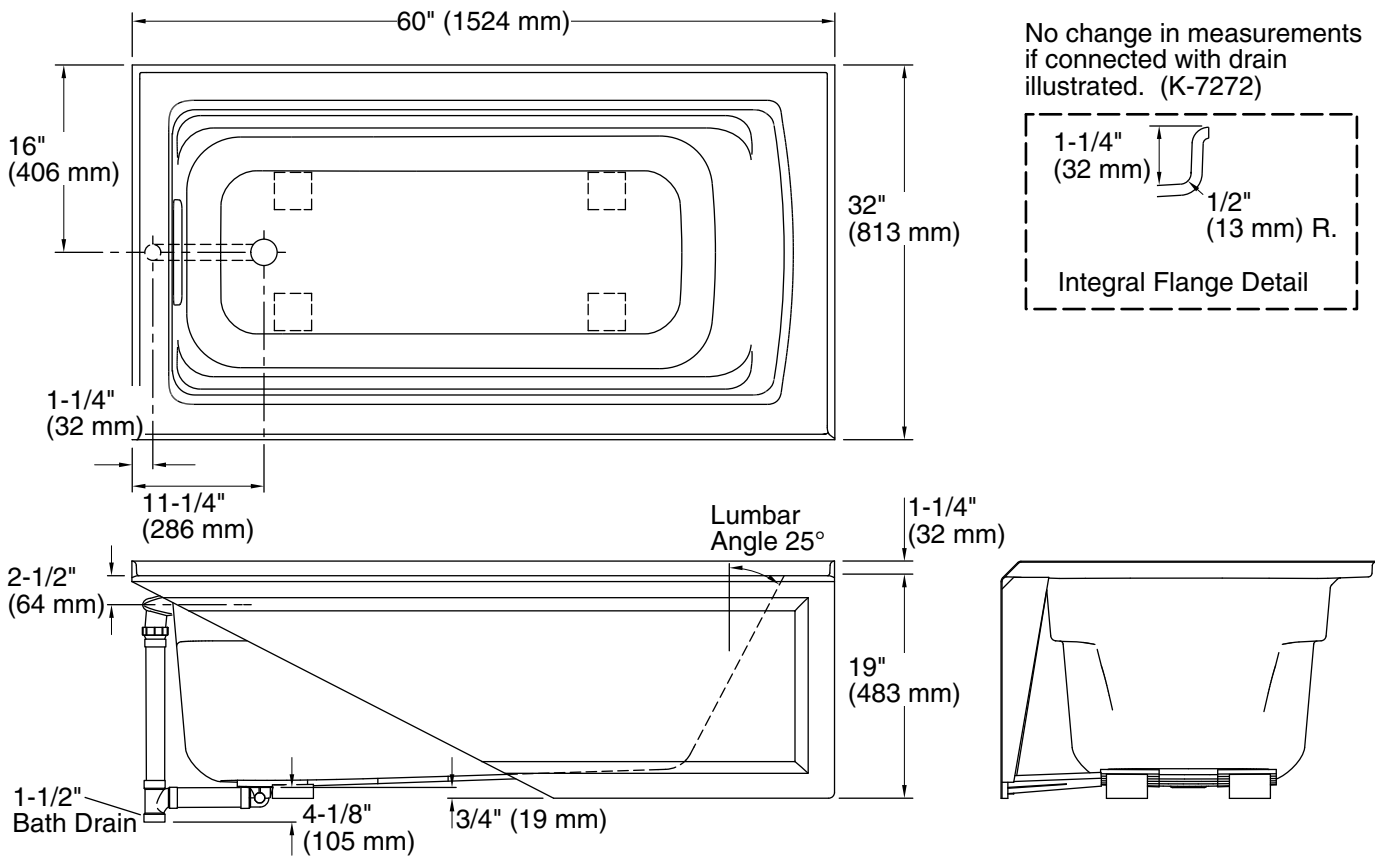

### Technical Information

All product dimensions are nominal.

Drain location:	Left
Basin area, bottom:	45-1/8" x 19-11/16" (1146 mm x 500 mm)
Basin area, top:	52-3/4" x 25-5/16" (1340 mm x 643 mm)
Weight:	80 lbs (36.3 kg)
Minimum floor load:	45 lbs/ft <sup>2</sup> (219.7 kg/m <sup>2</sup> )
Water depth:	15" (381 mm)
Water capacity:	58 gal (219.6 L)
Minimum flat for door:	2-9/16" (65 mm)