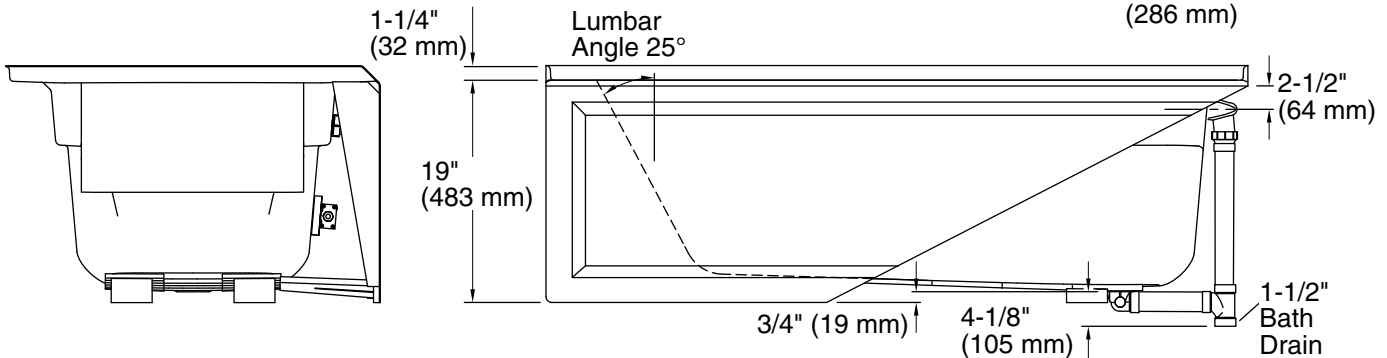

No change in measurements if connected with drain illustrated. (K-7272)

Required Electrical Service

One circuit required, protected with Class A Ground-Fault Circuit-Interrupter (GFCI). Outside North America, this device may be known as a Residual Current Device (RCD).

Heated Surface: 120 V, 15 A

Technical Information

All product dimensions are nominal.

- Drain location: Right
- Basin area, bottom: 45-1/8" x 19-11/16" (1146 mm x 500 mm)
- Basin area, top: 52-3/4" x 25-5/16" (1340 mm x 643 mm)
- Weight: 80 lbs (36.3 kg)
- Minimum floor load: 45 lbs/ft² (219.7 kg/m²)
- Water depth: 15" (381 mm)
- Water capacity: 58 gal (219.6 L)
- Electrical component rating: Heated Surface: 120 V, 0.5 A, 60 Hz, 65 W
- Minimum flat for door: 2-9/16" (65 mm)

Notes

- Measure your actual product for rough-in details.
- Install this product according to the installation instructions.
- The hot water supply should be 70% of the capacity of the bath or greater. Installations will vary.
- ADA compliant when installed to the specific requirements of these regulations.