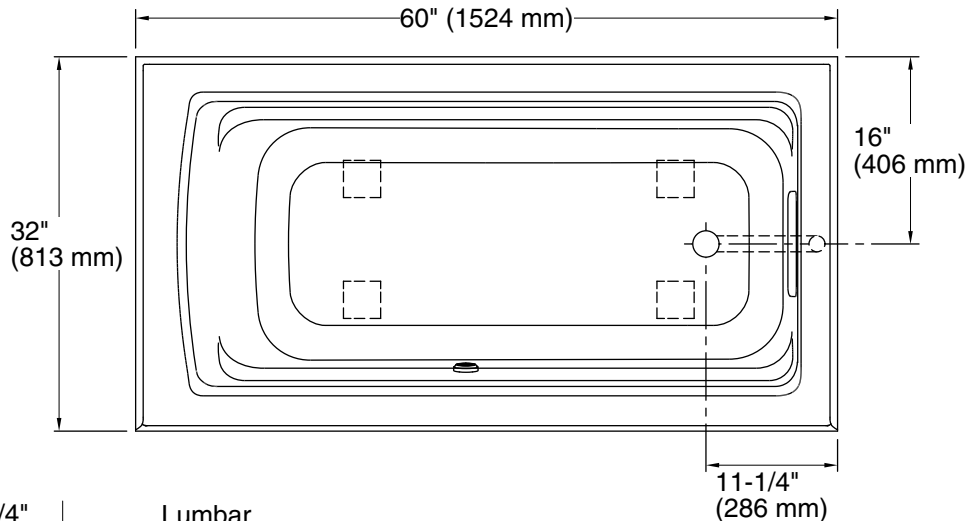

No change in measurements if connected with drain illustrated. (K-7272)

Required Electrical Service

One circuit required, protected with Class A Ground-Fault Circuit-Interrupter (GFCI). Outside North America, this device may be known as a Residual Current Device (RCD).

Heated Surface: 120 V, 15 A

Technical Information

All product dimensions are nominal.

- Drain location: Right
- Basin area, bottom: 45-1/8" x 19-11/16" (1146 mm x 500 mm)
- Basin area, top: 52-3/4" x 25-5/16" (1340 mm x 643 mm)
- Weight: 80 lbs (36.3 kg)
- Minimum floor load: 45 lbs/ft² (219.7 kg/m²)
- Water depth: 15" (381 mm)
- Water capacity: 58 gal (219.6 L)
- Electrical component rating: Heated Surface: 120 V, 0.5 A, 60 Hz, 65 W
- Minimum flat for door: 2-9/16" (65 mm)

Notes

- Measure your actual product for rough-in details.
- Install this product according to the installation instructions.
- The hot water supply should be 70% of the capacity of the bath or greater. Installations will vary.
- ADA compliant when installed to the specific requirements of these regulations.