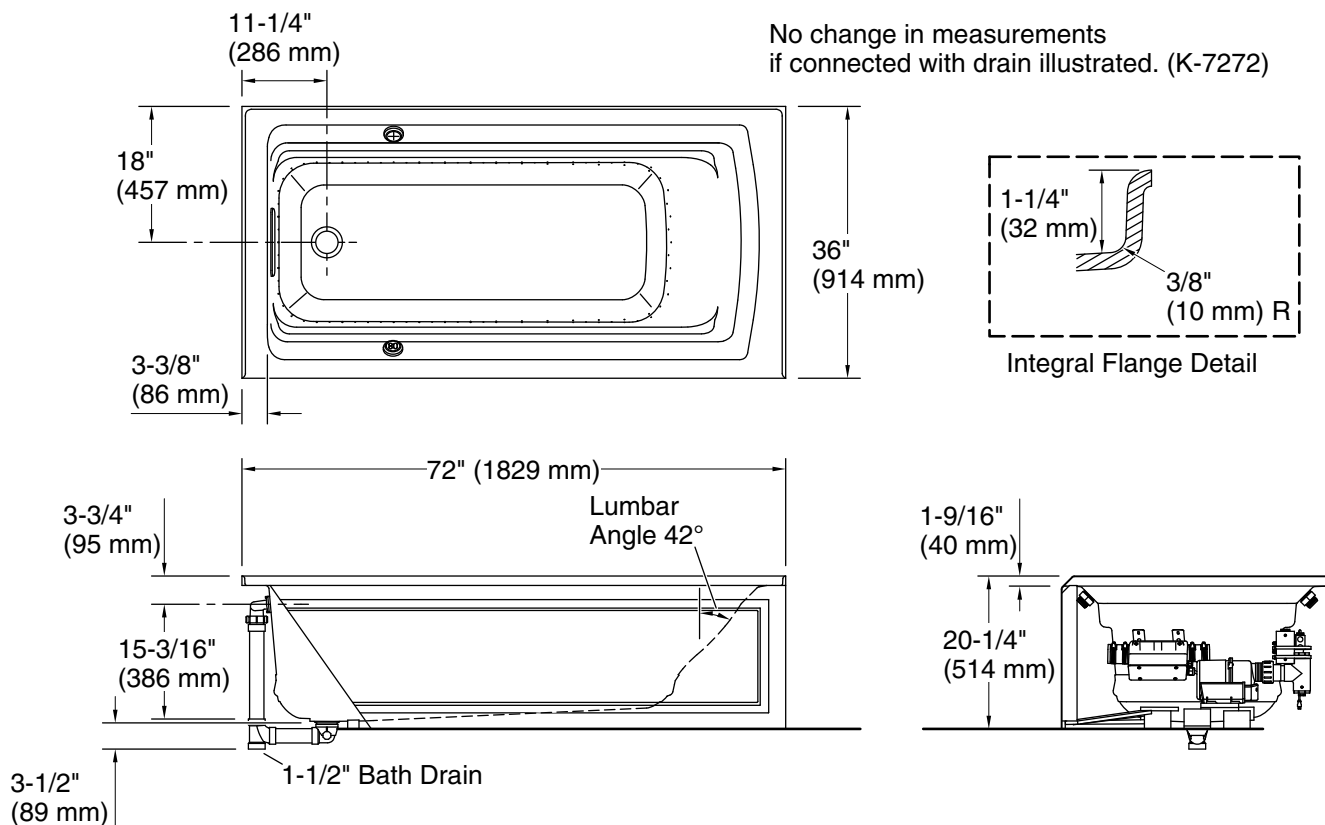

72" x 36" alcove Heated BubbleMassage™ air bath with Bask® heated surface, left drain K-1124-GHLAW

Required Electrical Service

Two dedicated circuits required, protected with Class A Ground-Fault Circuit-Interrupter (GFCI). Outside North America, this device may be known as a Residual Current Device (RCD).

Blower, Heated Surface:	120 V, 15 A, 60 Hz
Heater:	120 V, 15 A, 60 Hz

Technical Information

All product dimensions are nominal.

Drain location:	Left
Basin area, bottom:	51-3/8" x 21" (1305 mm x 533 mm)
Basin area, top:	64-1/2" x 30-1/2" (1638 mm x 775 mm)
Weight:	121 lbs (54.9 kg)
Minimum floor load:	42 lbs/ft² (205.1 kg/m²)
Water depth:	15" (381 mm)
Water capacity:	72 gal (272.5 L)
Electrical component rating:	Blower: 120 V, 10 A, 60 Hz Heated Surface: 120 V, 0.5 A, 60 Hz Heater: 120 V, 5 A, 60 Hz

Minimum flat for 2" (51 mm)

1-800-4KOHLER (1-800-456-4537)

Kohler Co. reserves the right to make revisions without notice to product specifications.

For the most current Specification Sheet, go to www.kohler.com USA or www.kohler.ca Canada

7-13-2024 00:28 - US

Notes

Measure your actual product for rough-in details.

Install this product according to the installation instructions.

The hot water supply should be 70% of the capacity of the bath or greater. Installations will vary.

Remote blower installation kit is available for relocating the blower. Provide access for servicing the blower.

Do not relocate or alter the PVC tee or coiled flexible tubing connected to the blower. Follow the blower relocation instructions exactly.