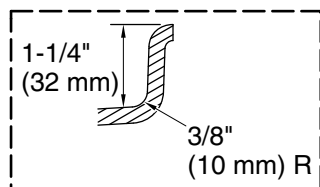

72" x 36" alcove Heated BubbleMassage™ air bath with Bask® heated surface, right drain K-1124-GHRAW

No change in measurements if connected with drain illustrated. (K-7272)

Integral Flange Detail