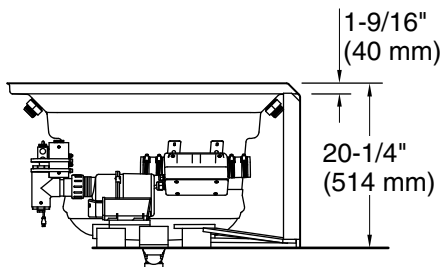

Required Electrical Service

Two dedicated circuits required, protected with Class A Ground-Fault Circuit-Interrupter (GFCI). Outside North America, this device may be known as a Residual Current Device (RCD).

Blower, Heated	120 V, 15 A, 60 Hz
Surface:	
Heater:	120 V, 15 A, 60 Hz

Technical Information

All product dimensions are nominal.

Drain location:	Right
Basin area, top:	64-1/2" x 30-1/2" (1638 mm x 775 mm)
Weight:	121 lbs (54.9 kg)
Minimum floor load:	42 lbs/ft² (205.1 kg/m²)
Water depth:	15" (381 mm)
Water capacity:	72 gal (272.5 L)
Electrical component rating:	Blower: 120 V, 10 A, 60 Hz Heated Surface: 120 V, 0.5 A, 60 Hz Heater: 120 V, 5 A, 60 Hz
Minimum flat for door:	2" (51 mm)

Notes

- Measure your actual product for rough-in details.
- Install this product according to the installation instructions.
- The hot water supply should be 70% of the capacity of the bath or greater. Installations will vary.
- Remote blower installation kit is available for relocating the blower. Provide access for servicing the blower.
- Do not relocate or alter the PVC tee or coiled flexible tubing connected to the blower. Follow the blower relocation instructions exactly.