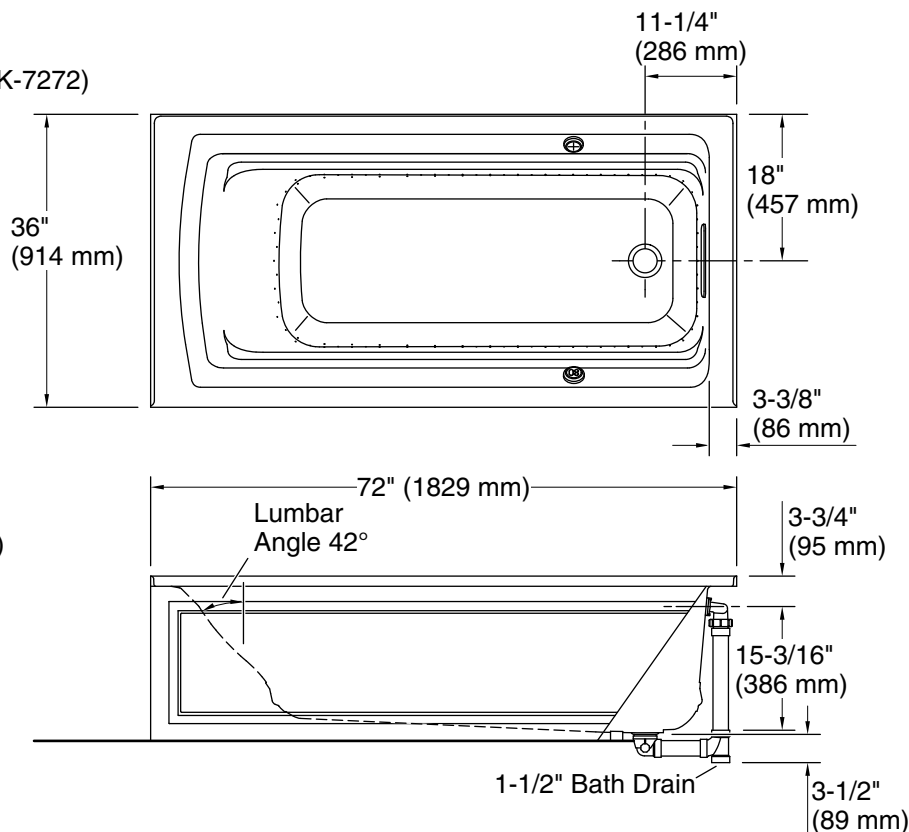

Required Electrical Service

Two dedicated circuits required, protected with Class A Ground-Fault Circuit-Interrupter (GFCI). Outside North America, this device may be known as a Residual Current Device (RCD).

Blower, Heated	120 V, 15 A, 60 Hz
Surface:	
Heater:	120 V, 15 A, 60 Hz

Technical Information

All product dimensions are nominal.

Drain location:	Right
Basin area, top:	64-1/2" x 30-1/2" (1638 mm x 775 mm)
Weight:	121 lbs (54.9 kg)
Minimum floor load:	42 lbs/ft² (205.1 kg/m²)
Water depth:	15" (381 mm)
Water capacity:	72 gal (272.5 L)
Electrical component rating:	Blower: 120 V, 10 A, 60 Hz Heated Surface: 120 V, 0.5 A, 60 Hz Heater: 120 V, 5 A, 60 Hz
Minimum flat for door:	2" (51 mm)

Notes

- Measure your actual product for rough-in details.
- Install this product according to the installation instructions.
- The hot water supply should be 70% of the capacity of the bath or greater. Installations will vary.
- Remote blower installation kit is available for relocating the blower. Provide access for servicing the blower.
- Do not relocate or alter the PVC tee or coiled flexible tubing connected to the blower. Follow the blower relocation instructions exactly.