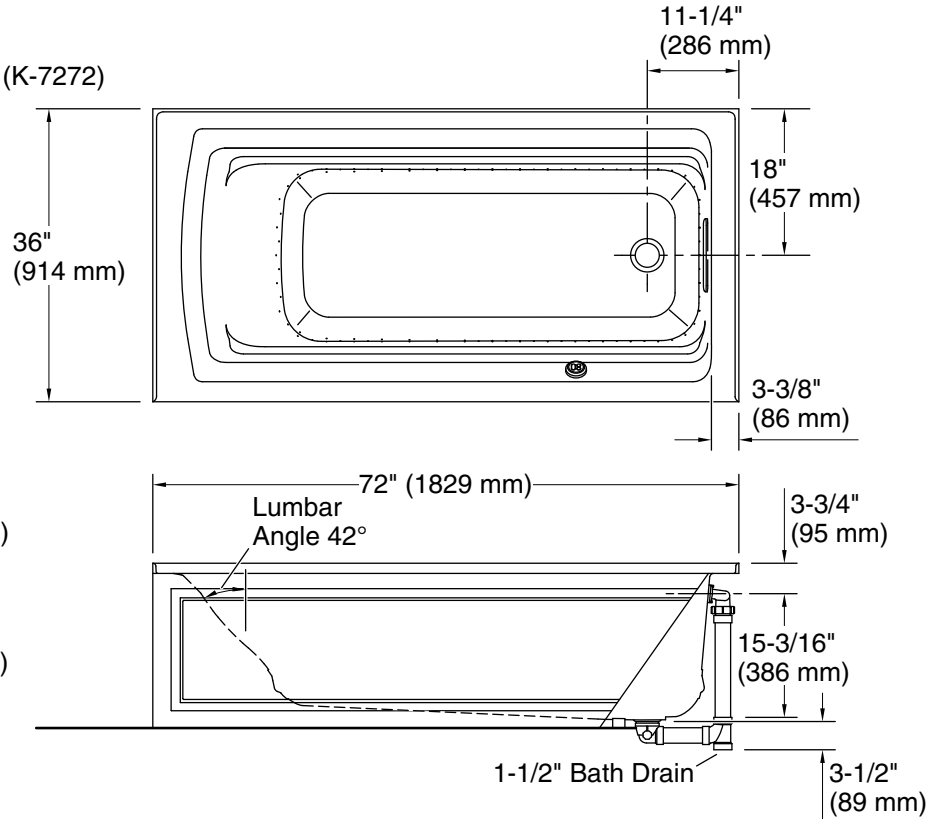

72" x 36" alcove Heated BubbleMassage™ air bath, right drain K-1124-GHRA

No change in measurements if connected with drain illustrated. (K-7272)

Required Electrical Service

Two dedicated circuits required, protected with Class A Ground-Fault Circuit-Interrupter (GFCI). Outside North America, this device may be known as a Residual Current Device (RCD).

Blower: 120 V, 15 A, 60 Hz
Heater: 120 V, 15 A, 60 Hz

Technical Information

All product dimensions are nominal.

Drain location: Right
Basin area, bottom: 51-3/8" x 21" (1305 mm x 533 mm)
Basin area, top: 64-1/2" x 30-1/2" (1638 mm x 775 mm)
Weight: 120 lbs (54.4 kg)
Minimum floor load: 42 lbs/ft² (205.1 kg/m²)
Water depth: 15" (381 mm)
Water capacity: 72 gal (272.5 L)
Electrical component rating: Blower: 120 V, 10 A, 60 Hz
Heater: 120 V, 5 A, 60 Hz
Minimum flat for door: 2" (51 mm)

Notes

Measure your actual product for rough-in details.

Install this product according to the installation instructions.

The hot water supply should be 70% of the capacity of the bath or greater. Installations will vary.

Remote blower installation kit is available for relocating the blower. Provide access for servicing the blower.

Do not relocate or alter the PVC tee or coiled flexible tubing connected to the blower. Follow the blower relocation instructions exactly.

ADA compliant when installed to the specific requirements of these regulations.