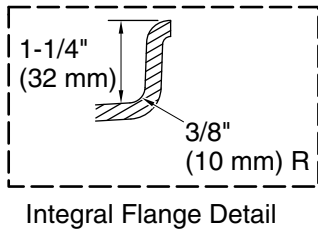

72" x 36" alcove Heated BubbleMassage™ air bath, right drain K-1124-GHRA

No change in measurements if connected with drain illustrated. (K-7272)

Required Electrical Service

Two dedicated circuits required, protected with Class A Ground-Fault Circuit-Interrupter (GFCI). Outside North America, this device may be known as a Residual Current Device (RCD).

Blower: 120 V, 15 A, 60 Hz
Heater: 120 V, 15 A, 60 Hz

Technical Information

All product dimensions are nominal.

Drain location: Right
Basin area, bottom: 51-3/8" x 21" (1305 mm x 533 mm)
Basin area, top: 64-1/2" x 30-1/2" (1638 mm x 775 mm)
Weight: 120 lbs (54.4 kg)
Minimum floor load: 42 lbs/ft² (205.1 kg/m²)
Water depth: 15" (381 mm)
Water capacity: 72 gal (272.5 L)
Electrical component rating: Blower: 120 V, 10 A, 60 Hz
Heater: 120 V, 5 A, 60 Hz
Minimum flat for door: 2" (51 mm)

Notes

Measure your actual product for rough-in details.

Install this product according to the installation instructions.

The hot water supply should be 70% of the capacity of the bath or greater. Installations will vary.

Remote blower installation kit is available for relocating the blower. Provide access for servicing the blower.

Do not relocate or alter the PVC tee or coiled flexible tubing connected to the blower. Follow the blower relocation instructions exactly.

ADA compliant when installed to the specific requirements of these regulations.