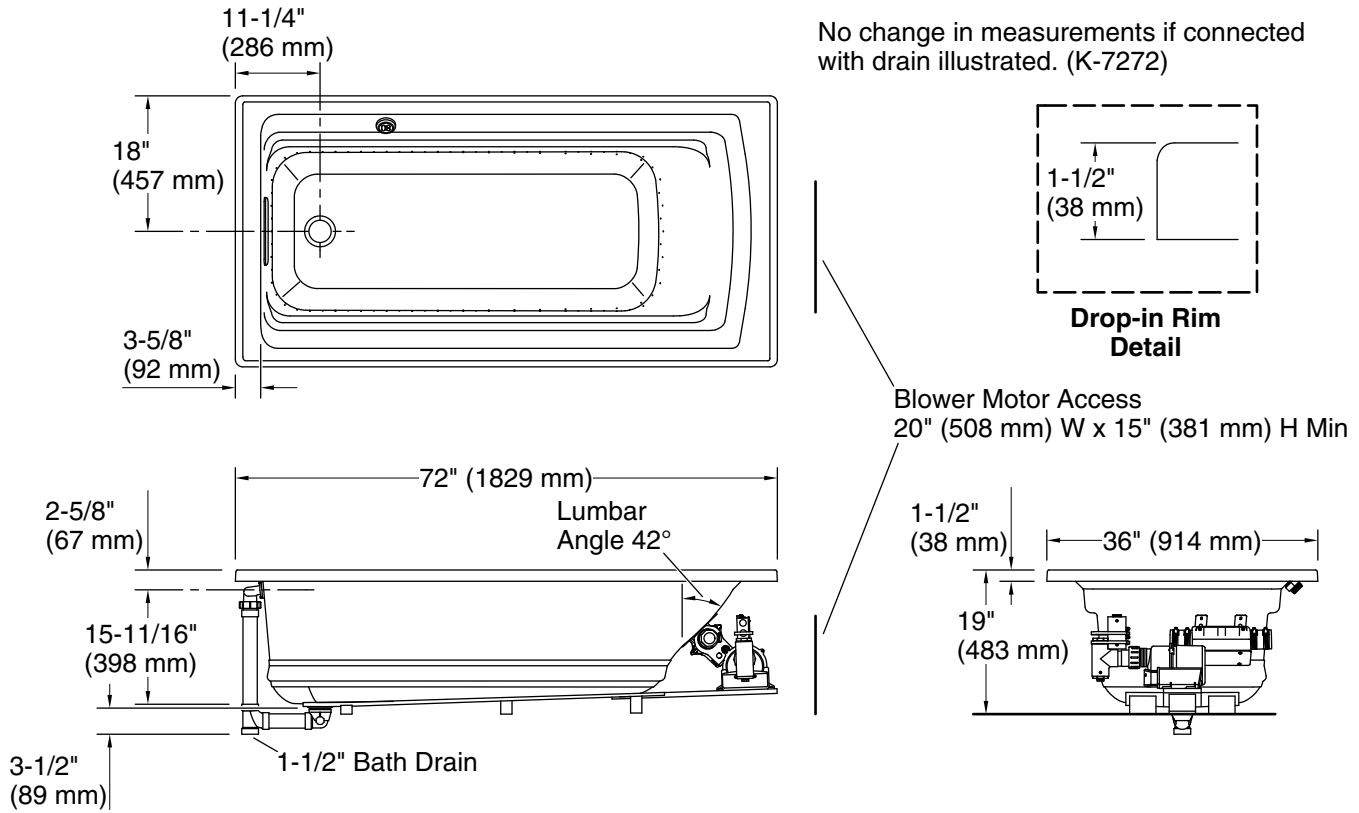

Required Electrical Service

Two dedicated circuits required, protected with Class A Ground-Fault Circuit-Interrupter (GFCI). Outside North America, this device may be known as a Residual Current Device (RCD).

Blower: 120 V, 15 A, 60 Hz
Heater: 120 V, 15 A, 60 Hz

Technical Information

All product dimensions are nominal.

Drain location: Reversible
Basin area, bottom: 51-3/8" x 21" (1305 mm x 533 mm)
Basin area, top: 64-1/2" x 30-1/2" (1638 mm x 775 mm)
Weight: 120 lbs (54.4 kg)
Minimum floor load: 41 lbs/ft² (200.2 kg/m²)
Water depth: 15" (381 mm)
Water capacity: 72 gal (272.5 L)
Electrical component rating: Blower: 120 V, 10 A, 60 Hz
Heater: 120 V, 5 A, 60 Hz
Minimum flat for door: 1-9/16" (40 mm)

Notes

Measure your actual product for rough-in details.

Install this product according to the installation instructions.

The hot water supply should be 70% of the capacity of the bath or greater. Installations will vary.

This product is designed for drop-in installation only. It is not suited for use in a three-wall alcove with an overhead shower.

Remote blower installation kit is available for relocating the blower. Provide access for servicing the blower.

Do not relocate or alter the PVC tee or coiled flexible tubing connected to the blower. Follow the blower relocation instructions exactly.

ADA compliant when installed to the specific requirements of these regulations.