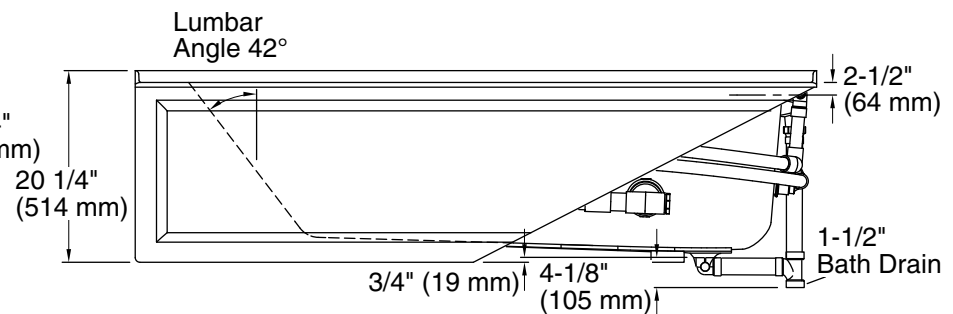

No change in measurements if connected with drain illustrated. (K-7272)

Required Electrical Service

Two dedicated circuits required, protected with Class A Ground-Fault Circuit-Interrupter (GFCI). Outside North America, this device may be known as a Residual Current Device (RCD).

Pump: 120 V, 15 A, 60 Hz
Heater: 120 V, 15 A, 60 Hz

Technical Information

All product dimensions are nominal.

Drain location: Right
Basin area, bottom: 51-3/8" x 21" (1305 mm x 533 mm)
Basin area, top: 64-1/2" x 30-1/2" (1638 mm x 775 mm)
Weight: 140 lbs (63.5 kg)
Minimum floor load: 43 lbs/ft² (209.9 kg/m²)
Water depth: 15" (381 mm)
Water capacity: 72 gal (272.5 L)
Electrical component rating: Pump: 120 V, 7 A, 60 Hz
Heater: 120 V, 12.5 A, 60 Hz, 1500 W
Pump speed: Single
Minimum flat for door: 2" (51 mm)

Notes

Measure your actual product for rough-in details.

Install this product according to the installation instructions.

The hot water supply should be 70% of the capacity of the bath or greater. Installations will vary.

ADA compliant when installed to the specific requirements of these regulations.