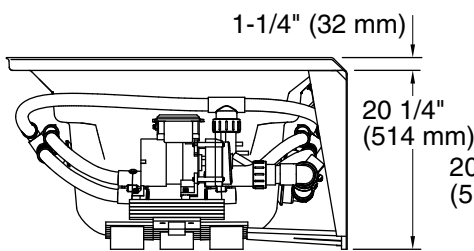

No change in measurements if connected with drain illustrated. (K-7272)

Required Electrical Service

Two dedicated circuits required, protected with Class A Ground-Fault Circuit-Interrupter (GFCI). Outside North America, this device may be known as a Residual Current Device (RCD).

Pump: 120 V, 15 A, 60 Hz
Heater: 120 V, 15 A, 60 Hz

Technical Information

All product dimensions are nominal.

Drain location: Right
Basin area, bottom: 51-3/8" x 21" (1305 mm x 533 mm)
Basin area, top: 64-1/2" x 30-1/2" (1638 mm x 775 mm)
Weight: 140 lbs (63.5 kg)
Minimum floor load: 43 lbs/ft² (209.9 kg/m²)
Water depth: 15" (381 mm)
Water capacity: 72 gal (272.5 L)
Electrical component rating: Pump: 120 V, 7 A, 60 Hz
Heater: 120 V, 12.5 A, 60 Hz, 1500 W
Pump speed: Single
Minimum flat for door: 2" (51 mm)

Notes

Measure your actual product for rough-in details.

Install this product according to the installation instructions.

The hot water supply should be 70% of the capacity of the bath or greater. Installations will vary.

ADA compliant when installed to the specific requirements of these regulations.