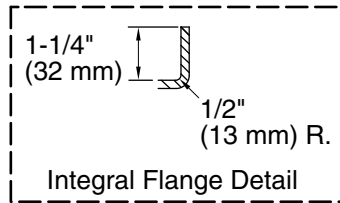

No change in measurements if connected with drain illustrated. (K-7272)

Required Electrical Service

Two dedicated circuits required, protected with Class A Ground-Fault Circuit-Interrupter (GFCI). Outside North America, this device may be known as a Residual Current Device (RCD).

Pump: 120 V, 15 A, 60 Hz
Heater: 120 V, 15 A, 60 Hz

Technical Information

All product dimensions are nominal.

Drain location: Right
Basin area, bottom: 51-3/8" x 21" (1305 mm x 533 mm)
Basin area, top: 64-1/2" x 30-1/2" (1638 mm x 775 mm)
Weight: 140 lbs (63.5 kg)
Minimum floor load: 43 lbs/ft² (209.9 kg/m²)
Water depth: 15" (381 mm)
Water capacity: 72 gal (272.5 L)
Electrical component rating: Pump: 120 V, 7 A, 60 Hz
Heater: 120 V, 12.5 A, 60 Hz, 1500 W
Pump speed: Single
Minimum flat for door: 2" (51 mm)

Notes

Measure your actual product for rough-in details.

Install this product according to the installation instructions.

The hot water supply should be 70% of the capacity of the bath or greater. Installations will vary.

ADA compliant when installed to the specific requirements of these regulations.