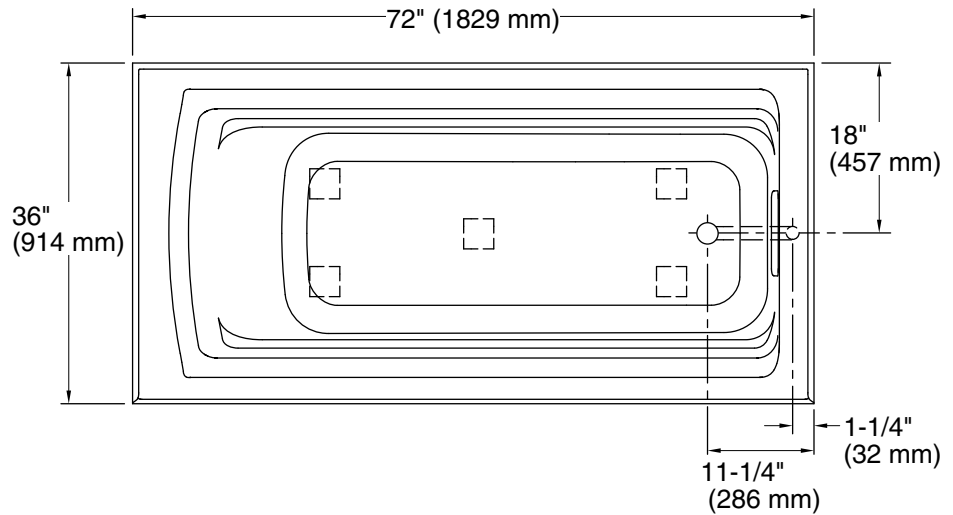

No change in measurements if connected with drain illustrated. (K-7272)

Required Electrical Service

Two dedicated circuits required, protected with Class A Ground-Fault Circuit-Interrupter (GFCI). Outside North America, this device may be known as a Residual Current Device (RCD).

Pump: 120 V, 15 A, 60 Hz
Heater: 120 V, 15 A, 60 Hz

Technical Information

All product dimensions are nominal.

Drain location: Right
Basin area, bottom: 51-3/8" x 21" (1305 mm x 533 mm)
Basin area, top: 64-1/2" x 30-1/2" (1638 mm x 775 mm)
Weight: 140 lbs (63.5 kg)
Minimum floor load: 43 lbs/ft² (209.9 kg/m²)
Water depth: 15" (381 mm)
Water capacity: 72 gal (272.5 L)
Electrical component rating: Pump: 120 V, 7 A, 60 Hz
Heater: 120 V, 12.5 A, 60 Hz, 1500 W
Pump speed: Single
Minimum flat for door: 2" (51 mm)

Notes

Measure your actual product for rough-in details.

Install this product according to the installation instructions.

The hot water supply should be 70% of the capacity of the bath or greater. Installations will vary.

ADA compliant when installed to the specific requirements of these regulations.