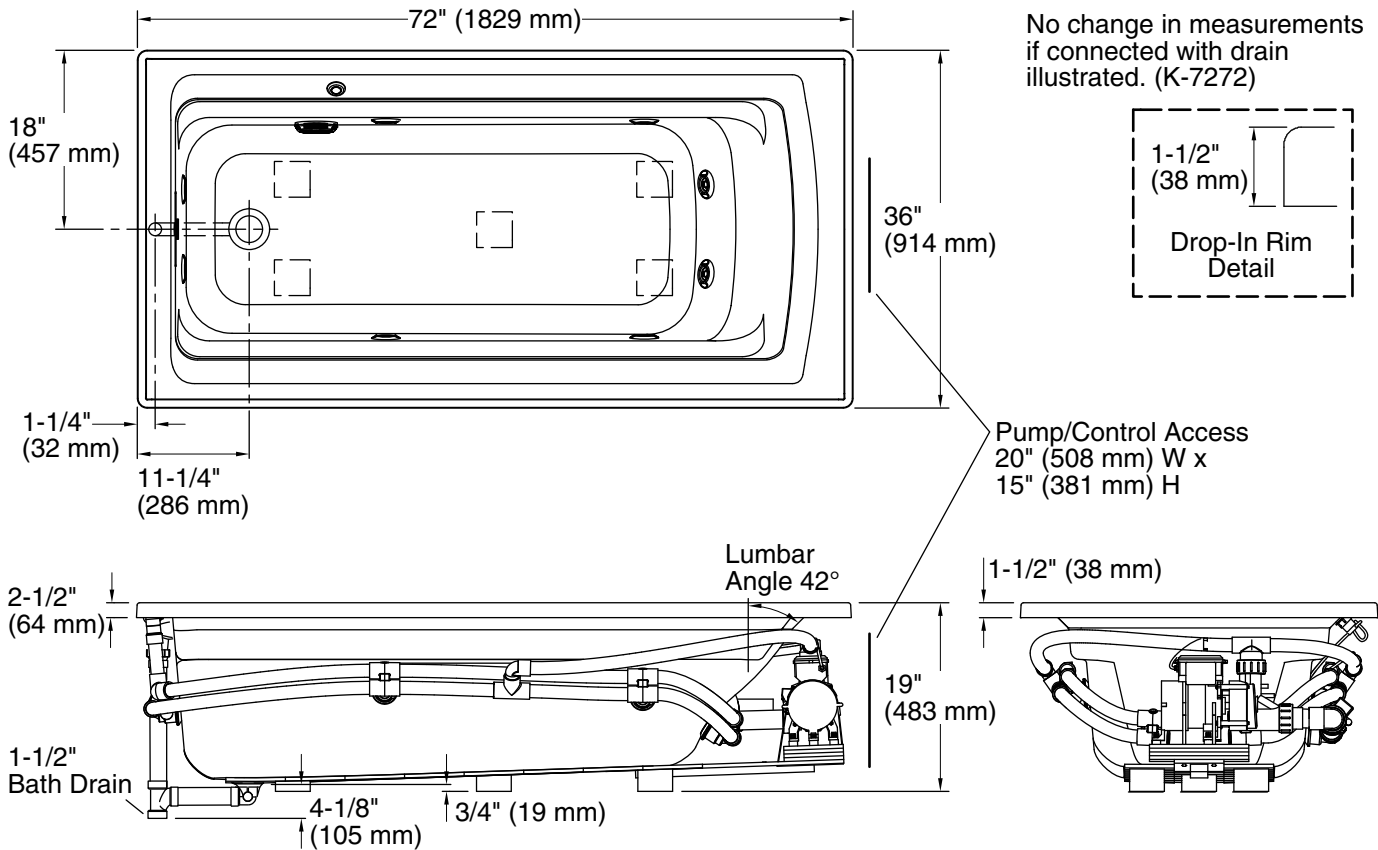

Required Electrical Service

Two dedicated circuits required, protected with Class A Ground-Fault Circuit-Interrupter (GFCI). Outside North America, this device may be known as a Residual Current Device (RCD).

Pump: 120 V, 15 A, 60 Hz
Heater: 120 V, 15 A, 60 Hz

Technical Information

All product dimensions are nominal.

Drain location: Reversible
Basin area, bottom: 51-3/8" x 21" (1305 mm x 533 mm)
Basin area, top: 64-1/2" x 30-1/2" (1638 mm x 775 mm)
Weight: 110 lbs (49.9 kg)
Minimum floor load: 41 lbs/ft² (200.2 kg/m²)
Water depth: 15" (381 mm)
Water capacity: 72 gal (272.5 L)
Cutout: Drop-in, 70-1/2" x 34-1/2" (1791 mm x 876 mm)
Electrical component rating: Pump: 120 V, 7 A, 60 Hz
Heater: 120 V, 12.5 A, 60 Hz, 1500 W

Pump speed: Single

1-800-4KOHLER (1-800-456-4537)

Kohler Co. reserves the right to make revisions without notice to product specifications.

For the most current Specification Sheet, go to www.kohler.com USA or www.kohler.ca Canada

8-27-2024 22:28 - US/CA

Notes

Measure your actual product for rough-in details.

Install this product according to the installation instructions.

The hot water supply should be 70% of the capacity of the bath or greater. Installations will vary.

This product is designed for drop-in installation only. It is not suited for use in a three-wall alcove with an overhead shower.

ADA compliant when installed to the specific requirements of these regulations.