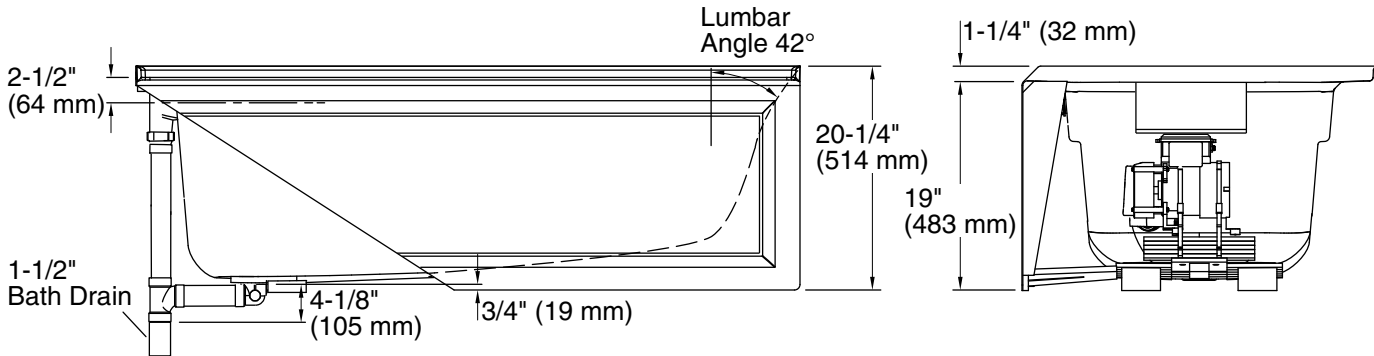

No change in measurements if connected with drain illustrated. (K-7272)