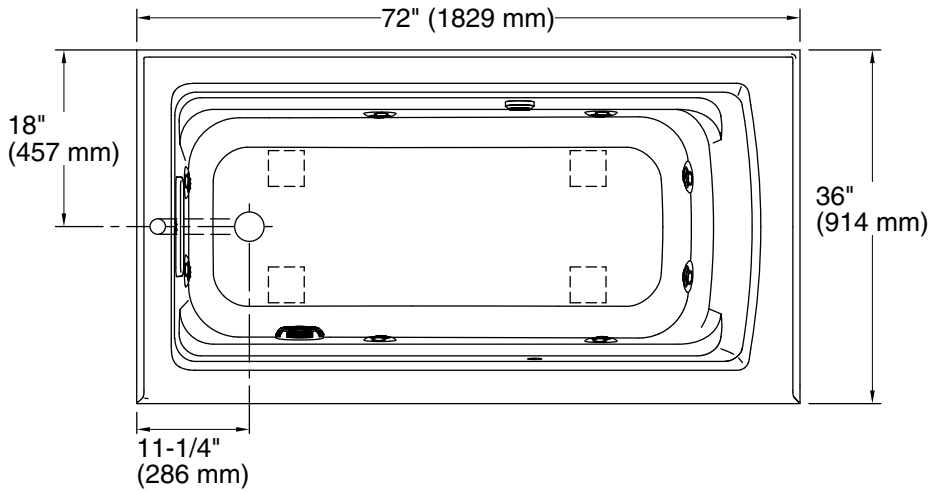

No change in measurements if connected with drain illustrated. (K-7272)

Required Electrical Service

One dedicated circuit required, protected with Class A Ground-Fault Circuit-Interrupter (GFCI). Outside North America, this device may be known as a Residual Current Device (RCD).

Pump, Heated   120 V, 15 A, 60 Hz
Surface:

Technical Information

All product dimensions are nominal.

Drain location:	Left
Basin area, bottom:	51-3/8" x 21" (1305 mm x 533 mm)
Basin area, top:	64-1/2" x 30-1/2" (1638 mm x 775 mm)
Weight:	141 lbs (64 kg)
Minimum floor load:	43 lbs/ft² (209.9 kg/m²)
Water depth:	15" (381 mm)
Water capacity:	72 gal (272.5 L)
Electrical component rating:	Pump: 120 V, 7 A, 60 Hz Heated Surface: 120 V, 0.5 A, 60 Hz
Pump speed:	Single
Minimum flat for door:	2" (51 mm)

Notes

Measure your actual product for rough-in details.

Install this product according to the installation instructions.

The hot water supply should be 70% of the capacity of the bath or greater. Installations will vary.

ADA compliant when installed to the specific requirements of these regulations.