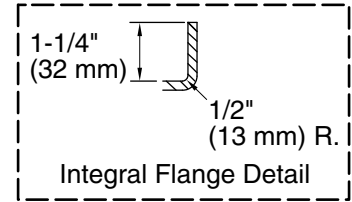

No change in measurements if connected with drain illustrated. (K-7272)