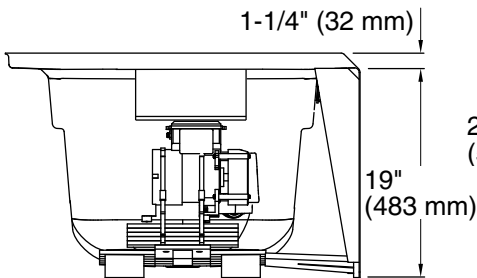

No change in measurements if connected with drain illustrated. (K-7272)

Required Electrical Service

One dedicated circuit required, protected with Class A Ground-Fault Circuit-Interrupter (GFCI). Outside North America, this device may be known as a Residual Current Device (RCD).

Pump, Heated Surface: 120 V, 15 A, 60 Hz

Technical Information

All product dimensions are nominal.

Drain location: Right
Basin area, bottom: 51-3/8" x 21" (1305 mm x 533 mm)
Basin area, top: 64-1/2" x 30-1/2" (1638 mm x 775 mm)
Weight: 141 lbs (64 kg)
Minimum floor load: 43 lbs/ft² (209.9 kg/m²)
Water depth: 15" (381 mm)
Water capacity: 72 gal (272.5 L)
Electrical component rating: Pump: 120 V, 7 A, 60 Hz
Heated Surface: 120 V, 0.5 A, 60 Hz
Minimum flat for door: 2" (51 mm)

Notes

Measure your actual product for rough-in details.

Install this product according to the installation instructions.

The hot water supply should be 70% of the capacity of the bath or greater. Installations will vary.

ADA compliant when installed to the specific requirements of these regulations.