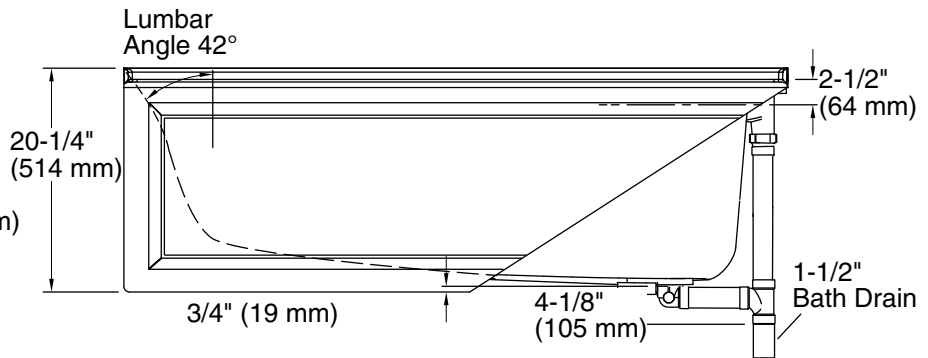

No change in measurements if connected with drain illustrated. (K-7272)

Required Electrical Service

One dedicated circuit required, protected with Class A Ground-Fault Circuit-Interrupter (GFCI). Outside North America, this device may be known as a Residual Current Device (RCD).

Pump, Heated Surface: 120 V, 15 A, 60 Hz

Technical Information

All product dimensions are nominal.

Drain location: Right
Basin area, bottom: 51-3/8" x 21" (1305 mm x 533 mm)
Basin area, top: 64-1/2" x 30-1/2" (1638 mm x 775 mm)
Weight: 141 lbs (64 kg)
Minimum floor load: 43 lbs/ft² (209.9 kg/m²)
Water depth: 15" (381 mm)
Water capacity: 72 gal (272.5 L)
Electrical component rating: Pump: 120 V, 7 A, 60 Hz
Heated Surface: 120 V, 0.5 A, 60 Hz
Minimum flat for door: 2" (51 mm)

Notes

Measure your actual product for rough-in details.

Install this product according to the installation instructions.

The hot water supply should be 70% of the capacity of the bath or greater. Installations will vary.

ADA compliant when installed to the specific requirements of these regulations.