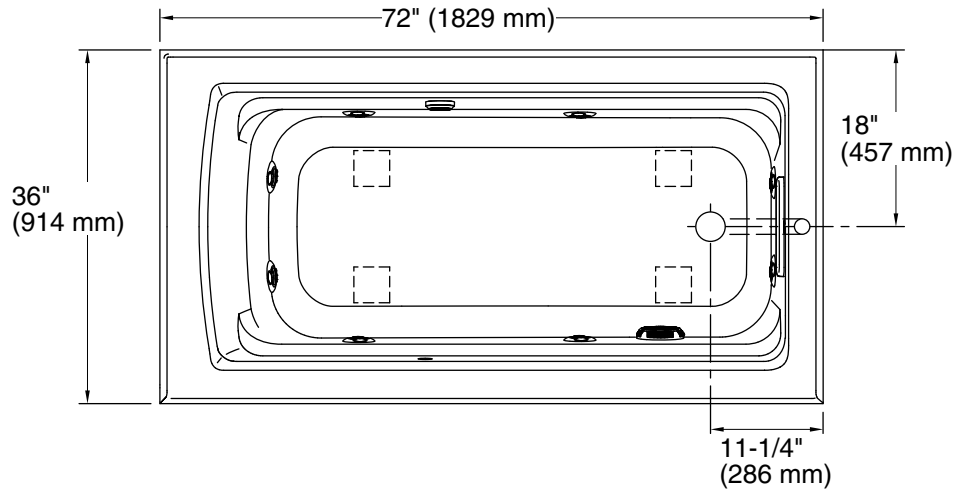

No change in measurements if connected with drain illustrated. (K-7272)

Required Electrical Service

One dedicated circuit required, protected with Class A Ground-Fault Circuit-Interrupter (GFCI). Outside North America, this device may be known as a Residual Current Device (RCD).

Pump, Heated Surface: 120 V, 15 A, 60 Hz

Technical Information

All product dimensions are nominal.

Drain location: Right
Basin area, bottom: 51-3/8" x 21" (1305 mm x 533 mm)
Basin area, top: 64-1/2" x 30-1/2" (1638 mm x 775 mm)
Weight: 141 lbs (64 kg)
Minimum floor load: 43 lbs/ft² (209.9 kg/m²)
Water depth: 15" (381 mm)
Water capacity: 72 gal (272.5 L)
Electrical component rating: Pump: 120 V, 7 A, 60 Hz
Heated Surface: 120 V, 0.5 A, 60 Hz
Minimum flat for door: 2" (51 mm)

Notes

Measure your actual product for rough-in details.

Install this product according to the installation instructions.

The hot water supply should be 70% of the capacity of the bath or greater. Installations will vary.

ADA compliant when installed to the specific requirements of these regulations.