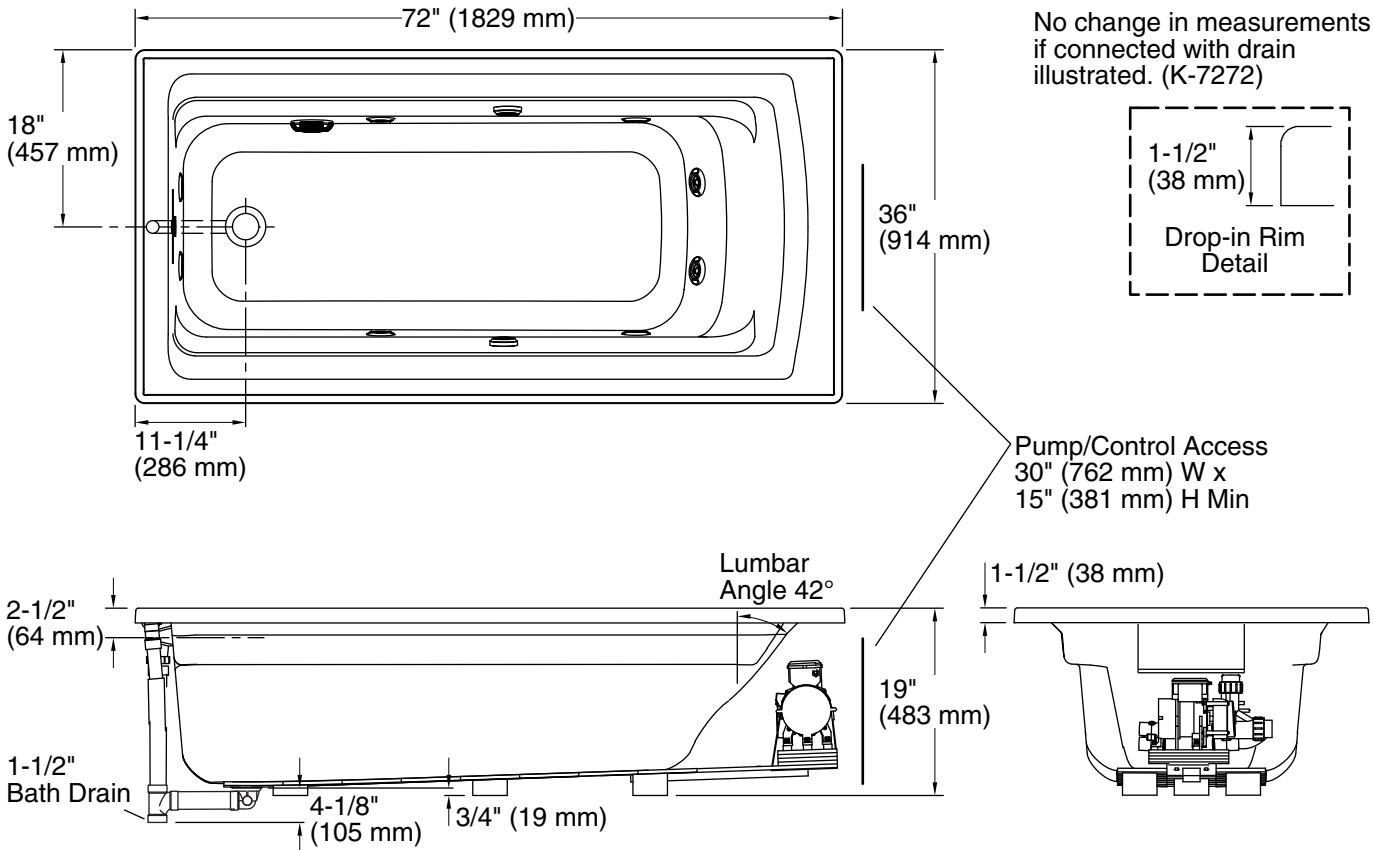

Required Electrical Service

One dedicated circuit required, protected with Class A Ground-Fault Circuit-Interrupter (GFCI). Outside North America, this device may be known as a Residual Current Device (RCD).

Pump, Heated Surface: 120 V, 15 A

Technical Information

All product dimensions are nominal.

Drain location: Reversible
Basin area, bottom: 51-3/8" x 21" (1305 mm x 533 mm)
Basin area, top: 64-1/2" x 30-1/2" (1638 mm x 775 mm)
Weight: 116 lbs (52.6 kg)
Minimum floor load: 41 lbs/ft² (200.2 kg/m²)
Water depth: 15" (381 mm)
Water capacity: 72 gal (272.5 L)
Cutout: Drop-in, 70-1/2" x 34-1/2" (1791 mm x 876 mm)
Electrical component rating: Pump: 120 V, 7 A, 60 Hz
Heated Surface: 120 V, 0.5 A, 60 Hz
Pump speed: Single

Notes

Measure your actual product for rough-in details.
Install this product according to the installation instructions.
The hot water supply should be 70% of the capacity of the bath or greater. Installations will vary.
This bath is designed for drop-in installation only. It is not suited for use in a three wall alcove with an overhead shower.
ADA compliant when installed to the specific requirements of these regulations.