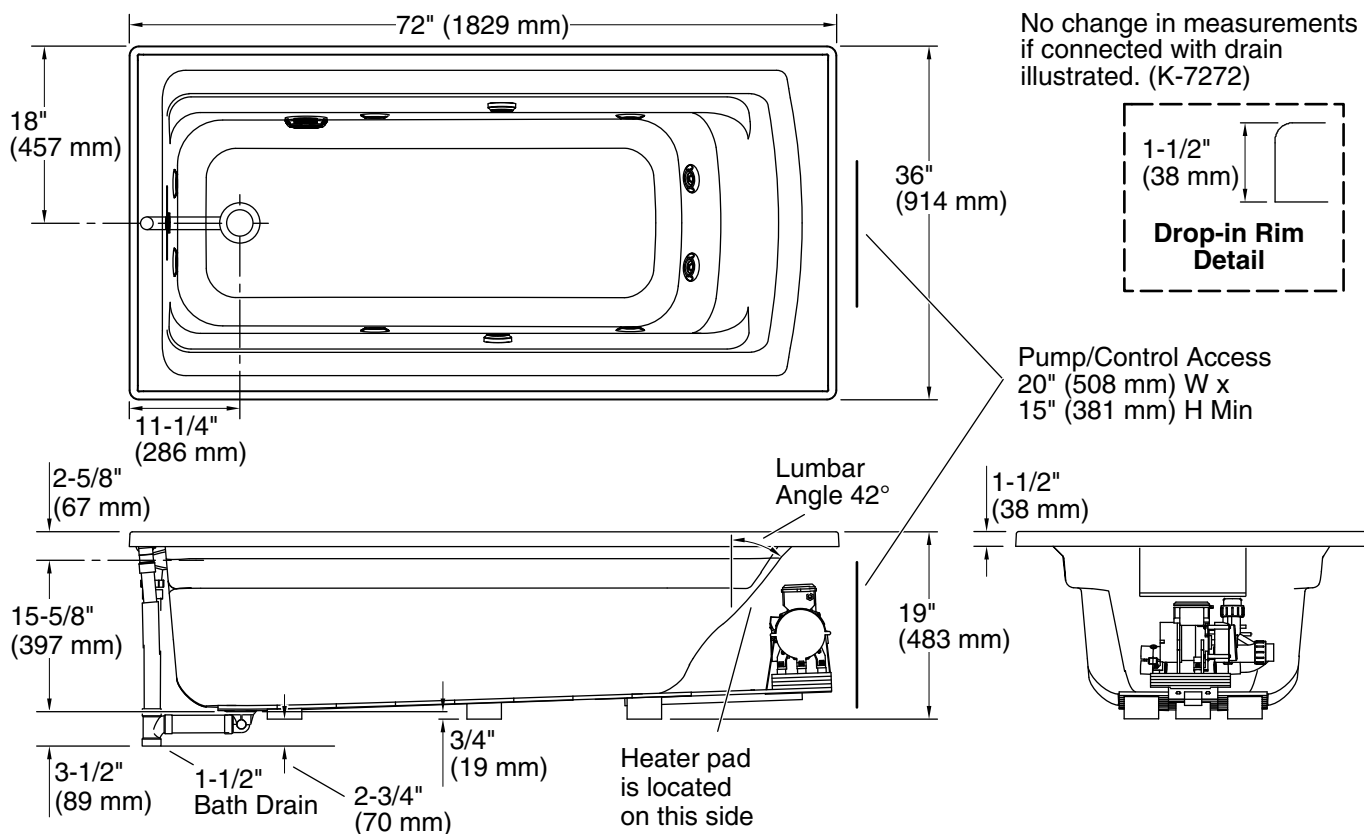

Required Electrical Service

One dedicated circuit required, protected with Class A Ground-Fault Circuit-Interrupter (GFCI). Outside North America, this device may be known as a Residual Current Device (RCD).

Pump, Heated 120 V, 15 A
Surface:

Technical Information

All product dimensions are nominal.

Drain location: Reversible
Basin area, bottom: 51-3/8" x 21" (1305 mm x 533 mm)
Basin area, top: 64-1/2" x 30-1/2" (1638 mm x 775 mm)
Weight: 116 lbs (52.6 kg)
Minimum floor load: 41 lbs/ft² (200.2 kg/m²)
Water depth: 15" (381 mm)
Water capacity: 72 gal (272.5 L)
Cutout: Drop-in, 70-1/2" x 34-1/2" (1791 mm x 876 mm)
Electrical component rating: Pump: 120 V, 7 A, 60 Hz
Heated Surface: 120 V, 0.5 A, 60 Hz
Pump speed: Single

Notes

Measure your actual product for rough-in details.

Install this product according to the installation instructions.

The hot water supply should be 70% of the capacity of the bath or greater. Installations will vary.

This bath is designed for drop-in installation only. It is not suited for use in a three wall alcove with an overhead shower.

ADA compliant when installed to the specific requirements of these regulations.