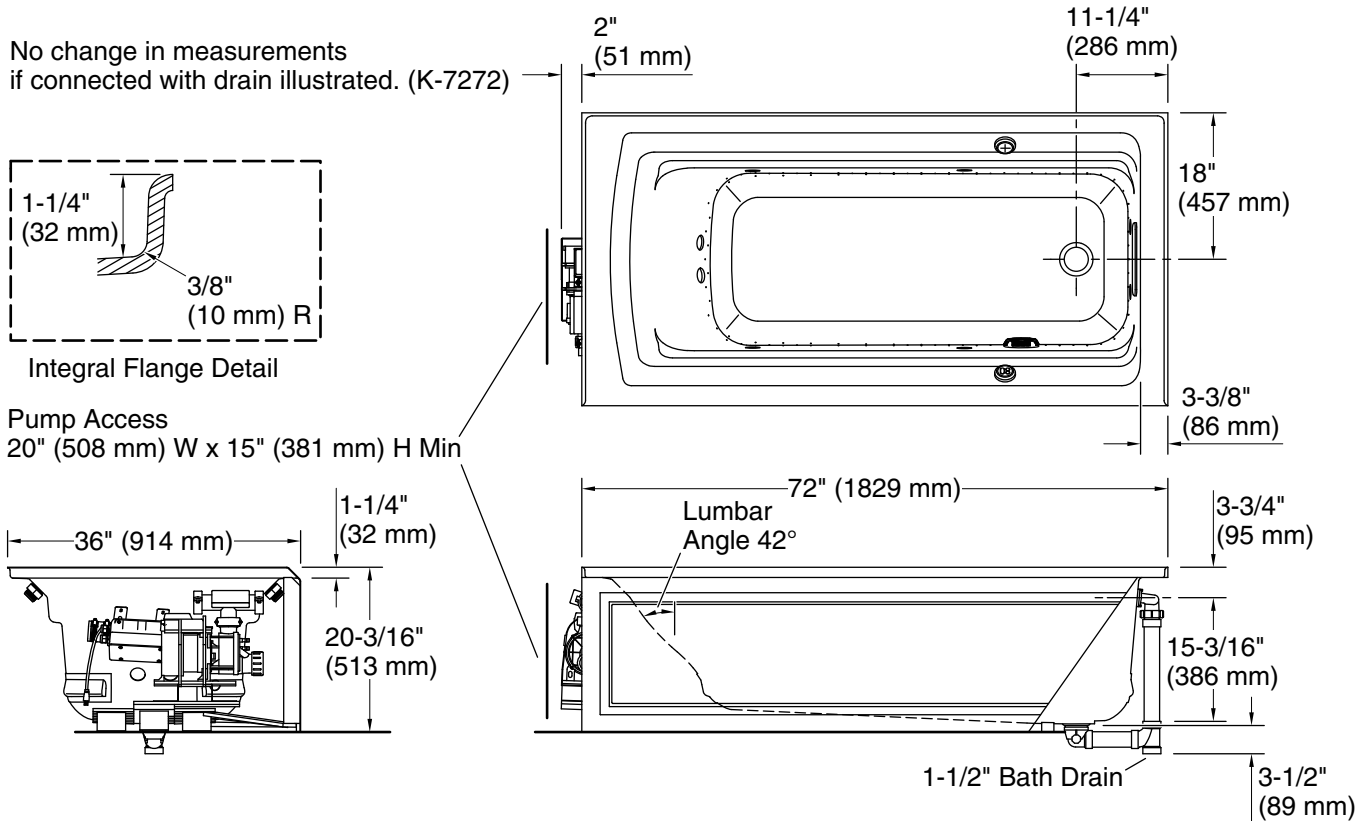

72" x 36" alcove Heated BubbleMassage™ air bath and whirlpool, right drain K-1124-XGHRA

Required Electrical Service

Three dedicated circuits required, protected with Class A Ground-Fault Circuit-Interrupter (GFCI). Outside North America, this device may be known as a Residual Current Device (RCD).

Pump, Heater:	120 V, 15 A, 60 Hz
Heater:	120 V, 15 A, 60 Hz
Blower:	120 V, 15 A, 60 Hz

Technical Information

All product dimensions are nominal.

Drain location:	Right
Basin area, bottom:	51-3/8" x 21" (1305 mm x 533 mm)
Basin area, top:	64-1/2" x 30-1/2" (1638 mm x 775 mm)
Weight:	165 lbs (74.8 kg)
Minimum floor load:	44.2 lbs/ft² (215.8 kg/m²)
Water depth:	15" (381 mm)
Water capacity:	72 gal (272.5 L)
Electrical component rating:	Pump: 120 V, 7 A, 60 Hz Heater: 120 V, 5 A, 60 Hz Heater: 120 V, 12 A, 60 Hz Blower: 120 V, 10 A, 60 Hz

Notes

Measure your actual product for rough-in details.

Install this product according to the installation instructions.

The hot water supply should be 70% of the capacity of the bath or greater. Installations will vary.

Remote blower installation kit is available for relocating the blower. Provide access for servicing the blower.

Do not relocate or alter the PVC tee or coiled flexible tubing connected to the blower. Follow the blower relocation instructions exactly.

ADA compliant when installed to the specific requirements of these regulations.