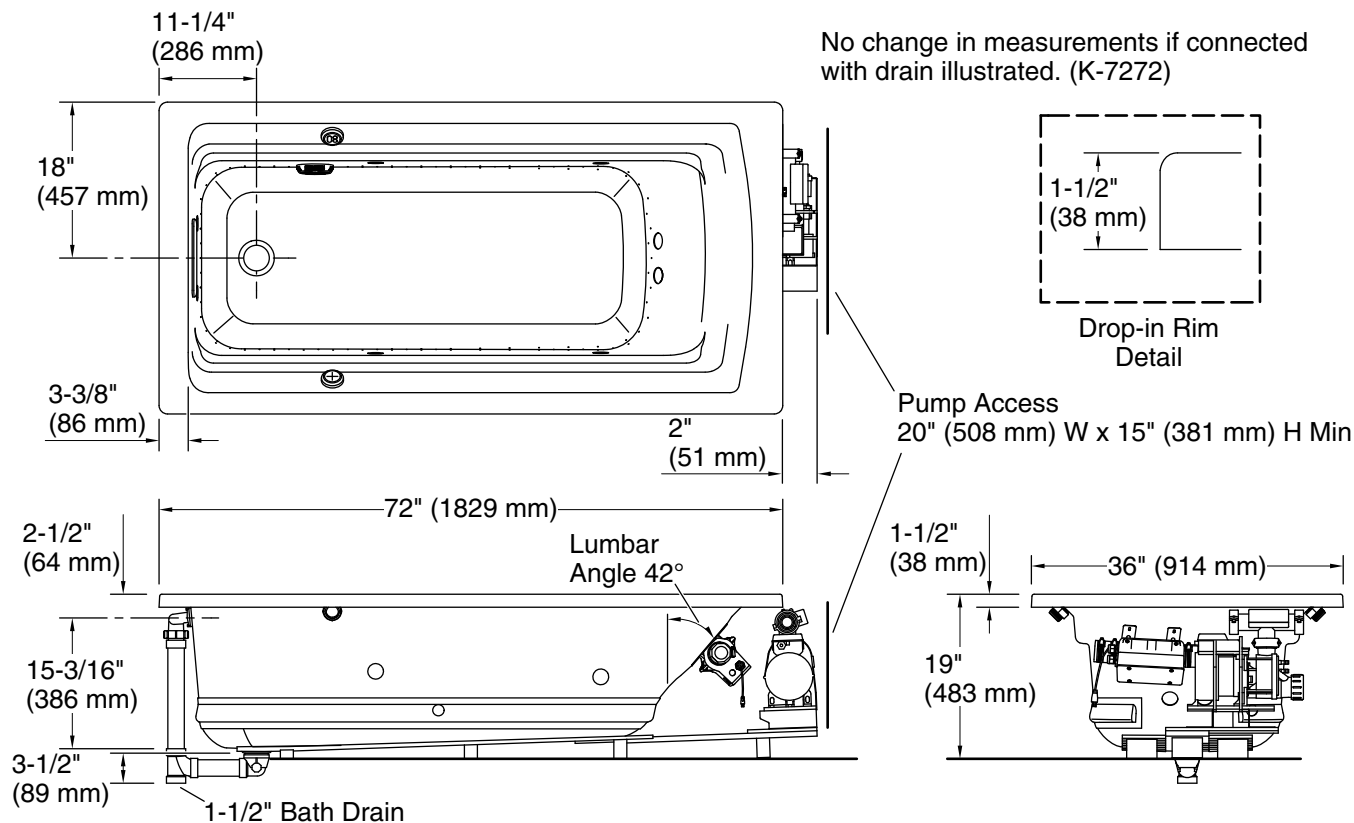

Required Electrical Service

Three dedicated circuits required, protected with Class A Ground-Fault Circuit-Interrupter (GFCI). Outside North America, this device may be known as a Residual Current Device (RCD).

Pump, Heater:	120 V, 15 A, 60 Hz
Heater:	120 V, 15 A, 60 Hz
Blower:	120 V, 15 A, 60 Hz

Technical Information

All product dimensions are nominal.

Drain location:	Reversible
Basin area, bottom:	51-3/8" x 21" (1305 mm x 533 mm)
Basin area, top:	64-1/2" x 30-1/2" (1638 mm x 775 mm)
Weight:	140 lbs (63.5 kg)
Minimum floor load:	43 lbs/ft² (209.9 kg/m²)
Water depth:	15" (381 mm)
Water capacity:	72 gal (272.5 L)
Cutout:	Drop-in, 70-1/2" x 34-1/2" (1791 mm x 876 mm)

Electrical component rating:	Pump: 120 V, 7 A, 60 Hz
	Heater: 120 V, 5 A, 60 Hz

1-800-4KOHLER (1-800-456-4537)

Kohler Co. reserves the right to make revisions without notice to product specifications.

For the most current Specification Sheet, go to www.kohler.com USA or www.kohler.ca Canada

7-11-2024 23:12 - US

Notes

Measure your actual product for rough-in details.

Install this product according to the installation instructions.

The hot water supply should be 70% of the capacity of the bath or greater. Installations will vary.

This product is designed for drop-in installation only. It is not suited for use in a three-wall alcove with an overhead shower.

Remote blower installation kit is available for relocating the blower. Provide access for servicing the blower.

Do not relocate or alter the PVC tee or coiled flexible tubing connected to the blower. Follow the blower relocation instructions exactly.

ADA compliant when installed to the specific requirements of these regulations.