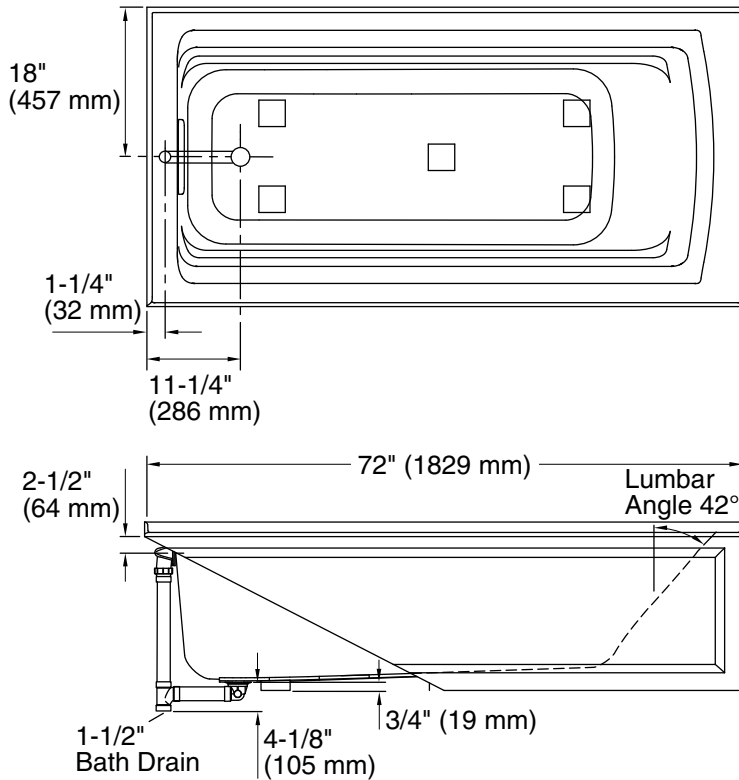

No change in measurements if connected with drain illustrated. (K-7272)