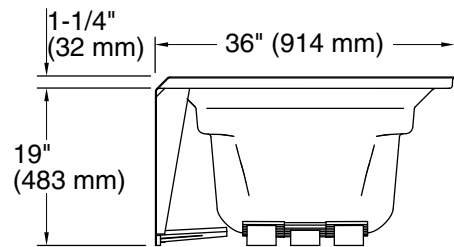

### Technical Information

All product dimensions are nominal.

Drain location:	Left
Basin area, bottom:	51-3/8" x 21" (1305 mm x 533 mm)
Basin area, top:	64-1/2" x 30-1/2" (1638 mm x 775 mm)
Weight:	80 lbs (36.3 kg)
Minimum floor load:	40 lbs/ft <sup>2</sup> (195.3 kg/m <sup>2</sup> )
Water depth:	15" (381 mm)
Water capacity:	72 gal (272.5 L)
Minimum flat for door:	2" (51 mm)