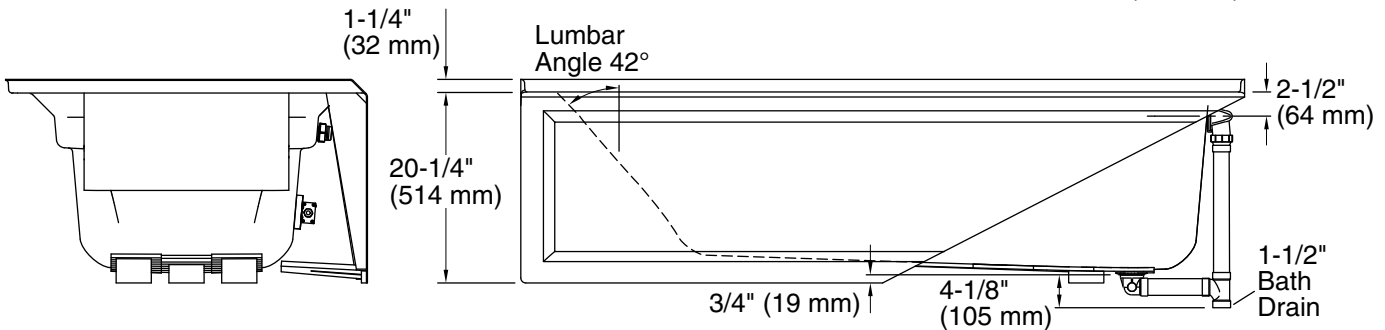

Archer®

72" x 36" alcove bath with Bask® heated surface,
alcove, right drain
K-1125-RAW

No change in measurements if connected with drain illustrated. (K-7272)

Required Electrical Service

One circuit required, protected with Class A Ground-Fault Circuit-Interrupter (GFCI). Outside North America, this device may be known as a Residual Current Device (RCD).

Heated Surface: 120 V, 15 A

Technical Information

All product dimensions are nominal.

- Drain location: Right
- Basin area, bottom: 51-3/8" x 21" (1305 mm x 533 mm)
- Basin area, top: 64-1/2" x 30-1/2" (1638 mm x 775 mm)
- Weight: 80 lbs (36.3 kg)
- Minimum floor load: 40 lbs/ft² (195.3 kg/m²)
- Water depth: 15" (381 mm)
- Water capacity: 72 gal (272.5 L)
- Electrical component rating: Heated Surface: 120 V, 0.5 A, 60 Hz, 65 W
- Minimum flat for door: 2" (51 mm)

Notes

Measure your actual product for rough-in details.

Install this product according to the installation instructions.

The hot water supply should be 70% of the capacity of the bath or greater. Installations will vary.

ADA compliant when installed to the specific requirements of these regulations.