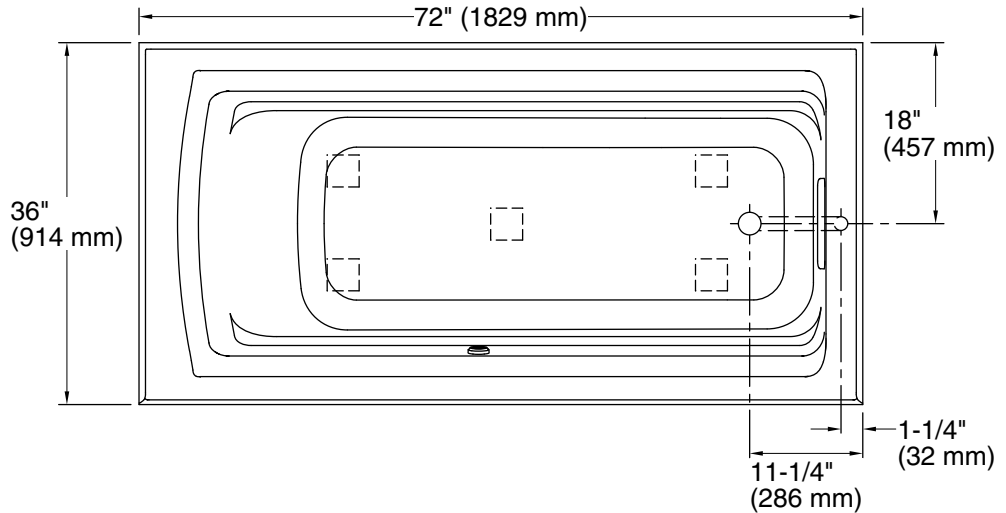

Archer®

72" x 36" alcove bath with Bask® heated surface,
alcove, right drain
K-1125-RAW

No change in measurements if connected with drain illustrated. (K-7272)

Required Electrical Service

One circuit required, protected with Class A Ground-Fault Circuit-Interrupter (GFCI). Outside North America, this device may be known as a Residual Current Device (RCD).

Heated Surface: 120 V, 15 A

Technical Information

All product dimensions are nominal.

- Drain location: Right
- Basin area, bottom: 51-3/8" x 21" (1305 mm x 533 mm)
- Basin area, top: 64-1/2" x 30-1/2" (1638 mm x 775 mm)
- Weight: 80 lbs (36.3 kg)
- Minimum floor load: 40 lbs/ft² (195.3 kg/m²)
- Water depth: 15" (381 mm)
- Water capacity: 72 gal (272.5 L)
- Electrical component rating: Heated Surface: 120 V, 0.5 A, 60 Hz, 65 W
- Minimum flat for door: 2" (51 mm)

Notes

Measure your actual product for rough-in details.

Install this product according to the installation instructions.

The hot water supply should be 70% of the capacity of the bath or greater. Installations will vary.

ADA compliant when installed to the specific requirements of these regulations.