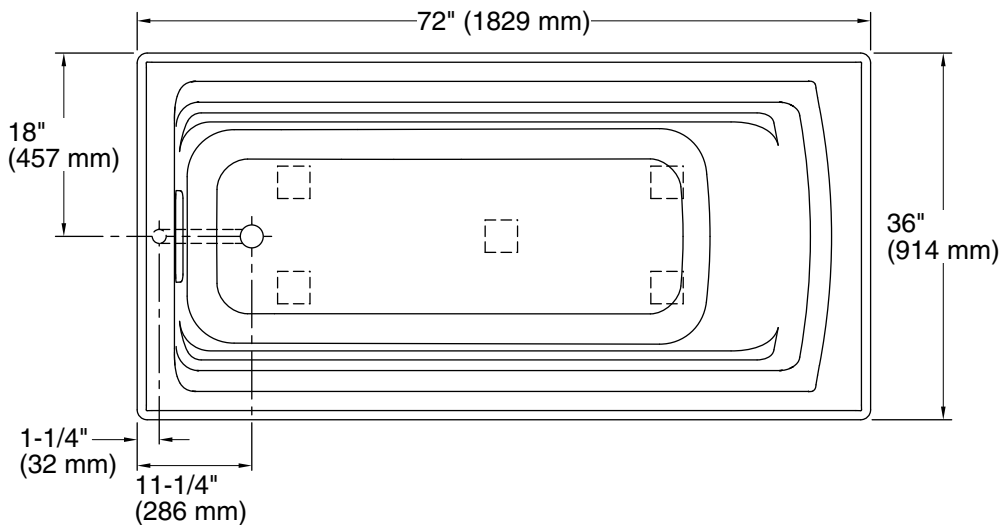

Features

- Comfort Depth® design offers a convenient 19" step-over height while retaining the same depth as a standard 21" bath
- Generous length provides a spacious bathing area
- Integral lumbar support
- Slotted overflow allows for deep soaking
- Textured bottom surface
- Coordinates with other products in the Archer collection
- 72" (1829 mm) x 36" (914 mm) x 19" (483 mm)

Color tiles intended for reference only.

Color	Code	Description
	0	White
	96	Biscuit
	95	Ice™ Grey
	7	Black Black™

No change in measurements if connected with drain illustrated. (K-7272)

Technical Information

All product dimensions are nominal.

Drain location:	Reversible
Basin area, bottom:	51-3/8" x 21" (1305 mm x 533 mm)
Basin area, top:	64-1/2" x 30-1/2" (1638 mm x 775 mm)
Weight:	70 lbs (31.8 kg)
Minimum floor load:	39 lbs/ft ² (190.4 kg/m ²)
Water depth:	15" (381 mm)
Water capacity:	72 gal (272.5 L)
Cutout:	Drop-in, 70-1/2" x 34-1/2" (1791 mm x 876 mm)
Minimum flat for door:	1-5/8" (41 mm)