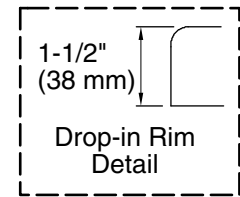

Technical Information

All product dimensions are nominal.

Drain location:	Reversible
Basin area, bottom:	51-3/8" x 21" (1305 mm x 533 mm)
Basin area, top:	64-1/2" x 30-1/2" (1638 mm x 775 mm)
Weight:	70 lbs (31.8 kg)
Minimum floor load:	39 lbs/ft² (190.4 kg/m²)
Water depth:	15" (381 mm)
Water capacity:	72 gal (272.5 L)
Cutout:	Drop-in, 70-1/2" x 34-1/2" (1791 mm x 876 mm)
Minimum flat for door:	1-5/8" (41 mm)

Notes

Measure your actual product for rough-in details.

Install this product according to the installation instructions.

The hot water supply should be 70% of the capacity of the bath or greater. Installations will vary.

This product is designed for drop-in installation only. It is not suited for use in a three-wall alcove with an overhead shower.

ADA compliant when installed to the specific requirements of these regulations.