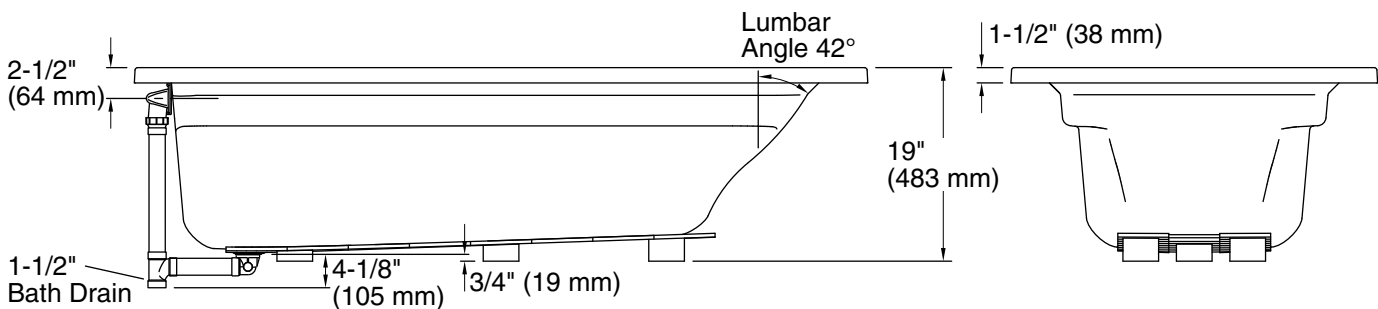

Technical Information

All product dimensions are nominal.

Drain location:	Reversible
Basin area, bottom:	51-3/8" x 21" (1305 mm x 533 mm)
Basin area, top:	64-1/2" x 30-1/2" (1638 mm x 775 mm)
Weight:	70 lbs (31.8 kg)
Minimum floor load:	39 lbs/ft² (190.4 kg/m²)
Water depth:	15" (381 mm)
Water capacity:	72 gal (272.5 L)
Cutout:	Drop-in, 70-1/2" x 34-1/2" (1791 mm x 876 mm)
Minimum flat for door:	1-5/8" (41 mm)

Notes

Measure your actual product for rough-in details.

Install this product according to the installation instructions.

The hot water supply should be 70% of the capacity of the bath or greater. Installations will vary.

This product is designed for drop-in installation only. It is not suited for use in a three-wall alcove with an overhead shower.

ADA compliant when installed to the specific requirements of these regulations.